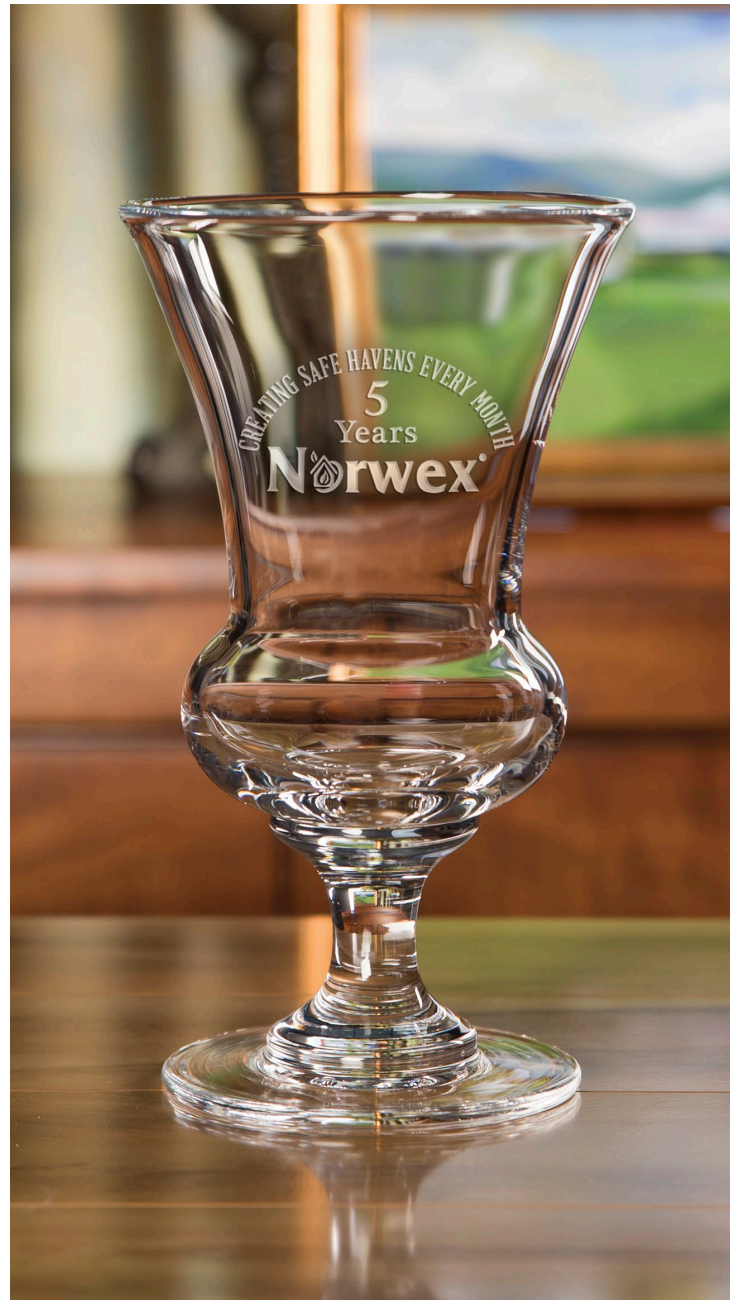

Lancaster Trophy

- handblown crystal glass
- traditional Scottish thistle shape

ITEM #:	#07-238M	#07-238L
DIMENSIONS:	9½"h x 5¼"w	11½"h x 6½"w
ETCH AREA:	2"h x 1¼"w	2½"h x 2"w
1-11	\$108.33	\$133.33
12-49	\$102.92	\$126.67
50+	\$97.50	\$120.00