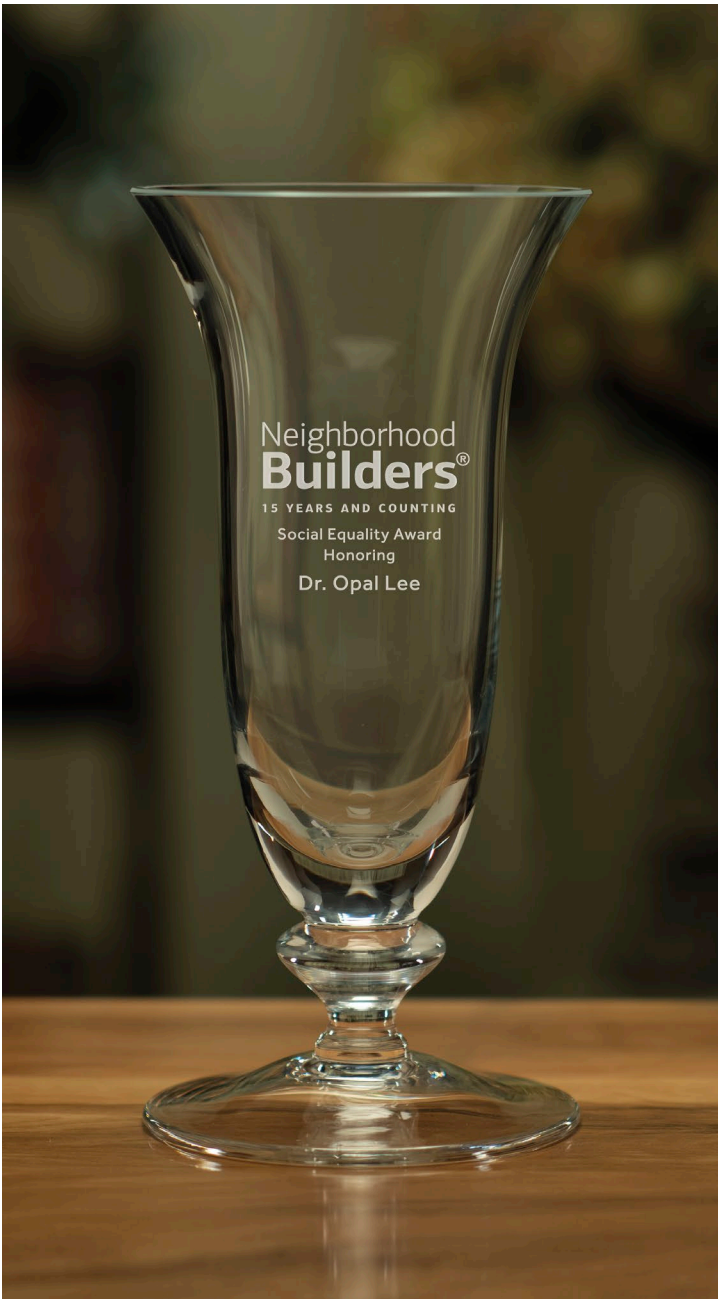

Phoenix Trophy Vase

- handblown crystal glass
- contemporary styling

ITEM #:	#07-005S	#07-005M	#07-005L
DIMENSIONS:	8"h x 3¾"w	10"h x 4¾"w	12"h x 5¾"w
ETCH AREA:	2"h x 1½"w	2¾"h x 1¾"w	3½"h x 2¼"w
1-11	$75.00	$91.67	$108.33
12-49	$71.25	$87.08	$102.92
50+	$67.50	$82.50	$97.50

3C

Exmoor Trophy Vase

- handblown crystal glass
- handcut detailing

ITEM #:	#07-458S	#07-458M	#07-458L
DIMENSIONS:	10½"h x 5"w	12"h x 6"w	13¾"h x 7"w
ETCH AREA:	2"h x 2"w	2½"h x 2½"w	2¾"h x 2¾"w
1-11	$125.00	$158.33	$200.00
12-49	$118.75	$150.42	$190.00
50+	$112.50	$142.50	$180.00

3C