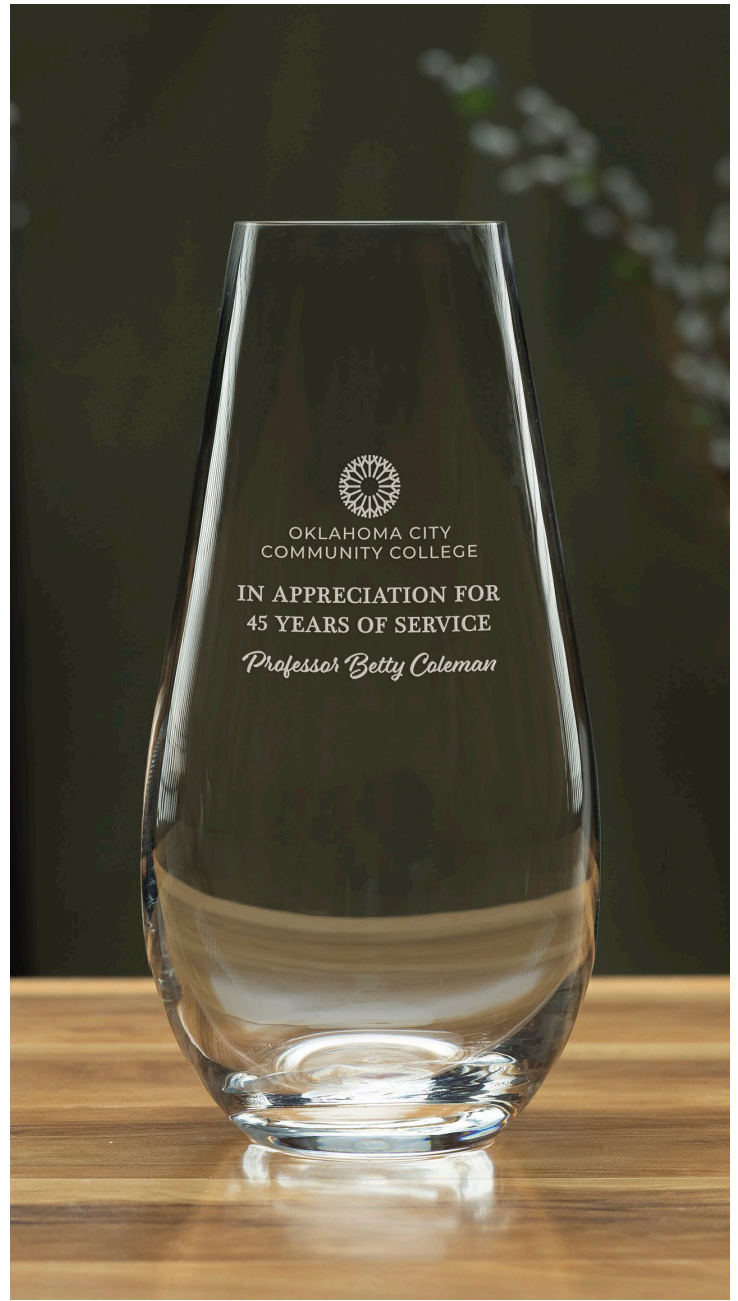

NEW

Angelou Vase

- machine made crystal glass
- traditional shape & style

ITEM #:	#26-047S	#26-047L
DIMENSIONS:	9¾"h x 4¾"w	12"h x 5½"w
ETCH AREA:	2¼"h x 2¼"w	3"h x 3"w
1-11	$50.00	$66.67
12-49	$47.50	$63.33
50+	$45.00	$60.00

3C