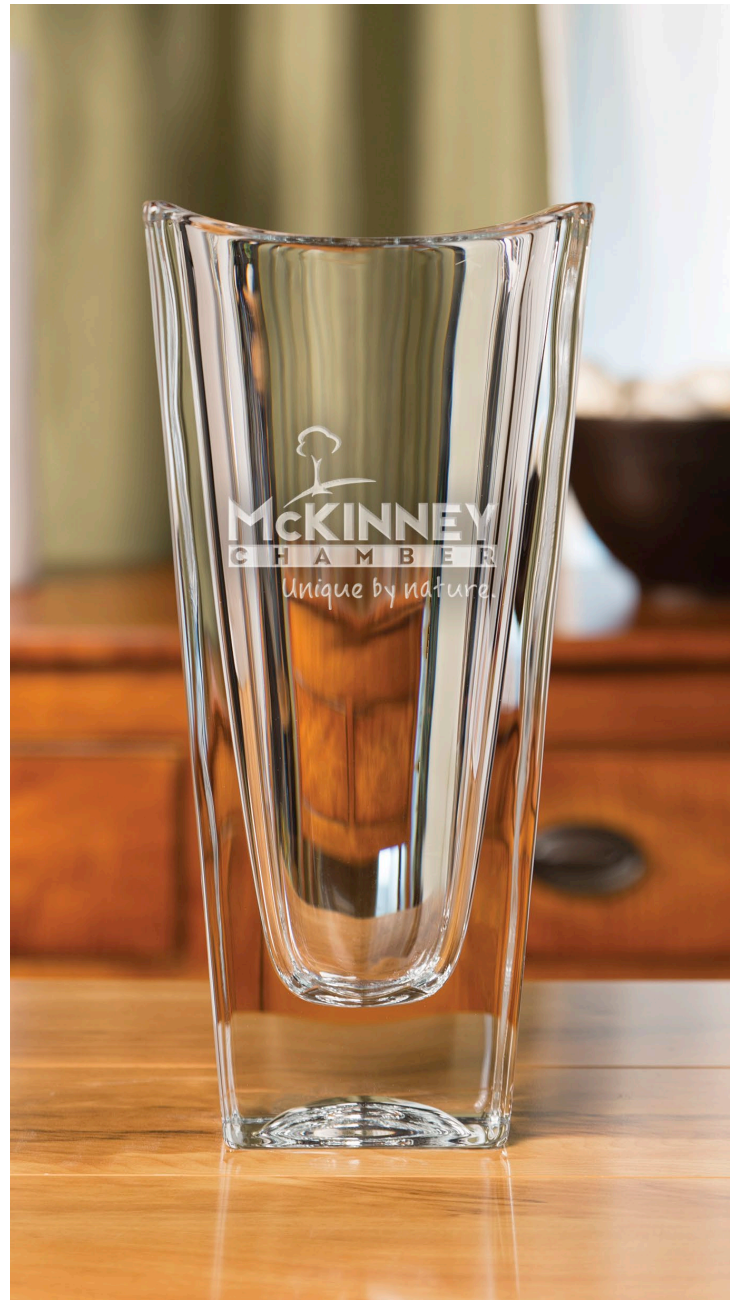

3C

Reflection Vase

- handblown crystal glass
- elegant flared rectangle shape

ITEM #:	#25-002S	#25-002L
DIMENSIONS:	10"h × 5"w × 3"d	12"h × 5½"w × 3½"d
ETCH AREA:	3¼"h × 2¾"w	3½"h × 3"w
1-9	\$108.33	\$125.00
10-24	\$102.92	\$118.75
25+	\$97.50	\$112.50