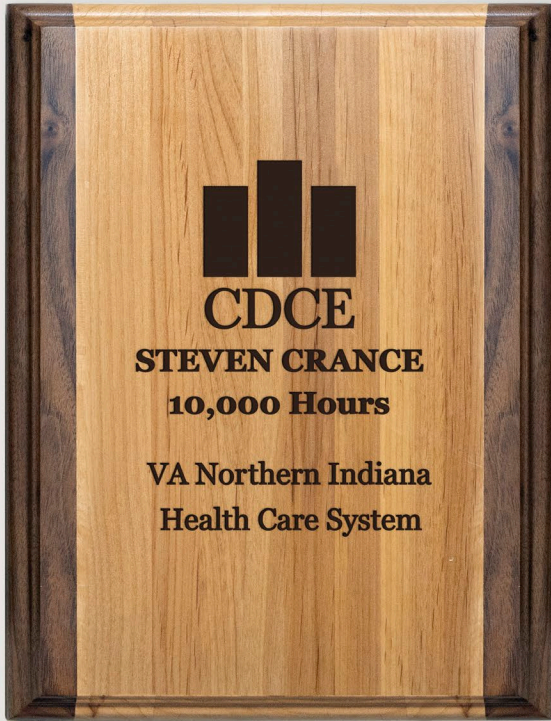

NEW

Alders Award Plaque

- walnut and red alder wood
- specify orientation
- shown with laser engraving; ColorMark available, see page 212 for details

ITEM #:	#68-063S	#68-063M	#68-063L
DIMENSIONS:	8"h x 10"w	9"h x 12"w	10½"h x 13"w
LASER ENGRAVE AREA:	6"h x 8"w	7"h x 11"w	8½"h x 11"w
1-11	$58.33	$75.00	$91.67
12-24	$55.42	$71.25	$87.08
25+	$52.50	$67.50	$82.50

3C

Clubhouse Plaque

- red alder wood
- specify orientation
- shown with laser engraving; ColorMark available, see page 212 for details

ITEM #:	#68-028S	#68-028L
DIMENSIONS:	9"h x 12"w	12"h x 15"w
LASER ENGRAVE AREA:	7"h x 10"w	10"h x 13"w
1-11	$75.00	$100.00
12-24	$71.25	$95.00
25+	$67.50	$90.00

3C