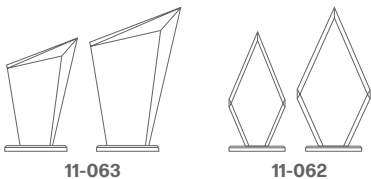

3C

Vision Awards

- starfire crystal
- shown in deep etch; ColorMark available, see page 212 for details

PEAK AWARD

ITEM #:	#11-063S	#11-063L
DIMENSIONS:	7½"h x 4¾"w	9½"h x 5½"w
ETCH AREA:	3"h x 2"w	3½"h x 3"w
1-11	\$91.67	\$108.33
12-24	\$87.08	\$102.92
25+	\$82.50	\$97.50

3C

DIAMOND AWARD

ITEM #:	#11-062S	#11-062L
DIMENSIONS:	8½"h x 4"w	10½"h x 5¼"w
ETCH AREA:	2½"h x 2"w	3"h x 2½"w
1-11	\$100.00	\$116.67
12-24	\$95.00	\$110.83
25+	\$90.00	\$105.00

3C

11-063

11-062

11-063

11-062