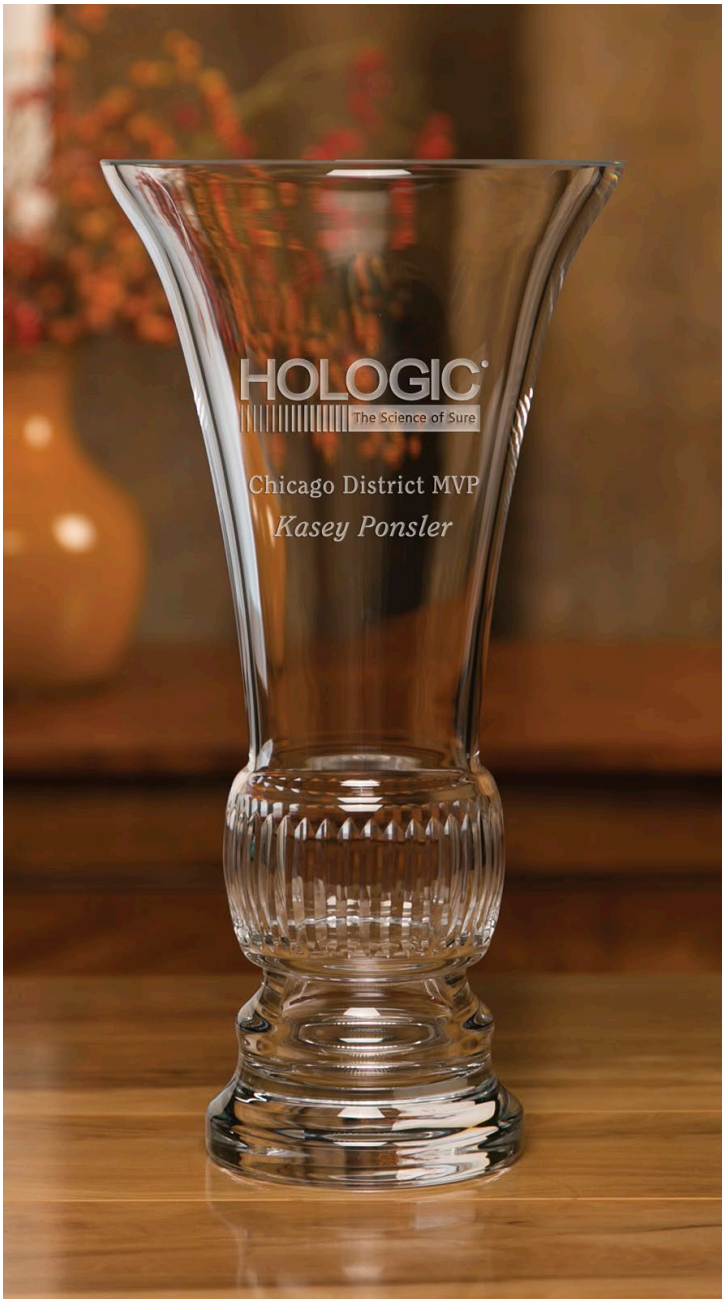

Phoenix Trophy Vase

- handblown crystal glass
- contemporary styling

ITEM #:	#07-005S	#07-005M	#07-005L
DIMENSIONS:	8"h x 3¾"w	10"h x 4¾"w	12"h x 5¾"w
ETCH AREA:	2"h x 1½"w	2¾"h x 1¾"w	3½"h x 2¼"w
1-11	$75.00	$91.67	$108.33
12-49	$71.25	$87.08	$102.92
50+	$67.50	$82.50	$97.50

3C

Exmoor Trophy Vase

- handblown crystal glass
- handcut detailing

ITEM #:	#07-458S	#07-458M	#07-458L
DIMENSIONS:	10½"h x 5"w	12"h x 6"w	13¾"h x 7"w
ETCH AREA:	2"h x 2"w	2½"h x 2½"w	2¾"h x 2¾"w
1-11	$125.00	$158.33	$200.00
12-49	$118.75	$150.42	$190.00
50+	$112.50	$142.50	$180.00

3C