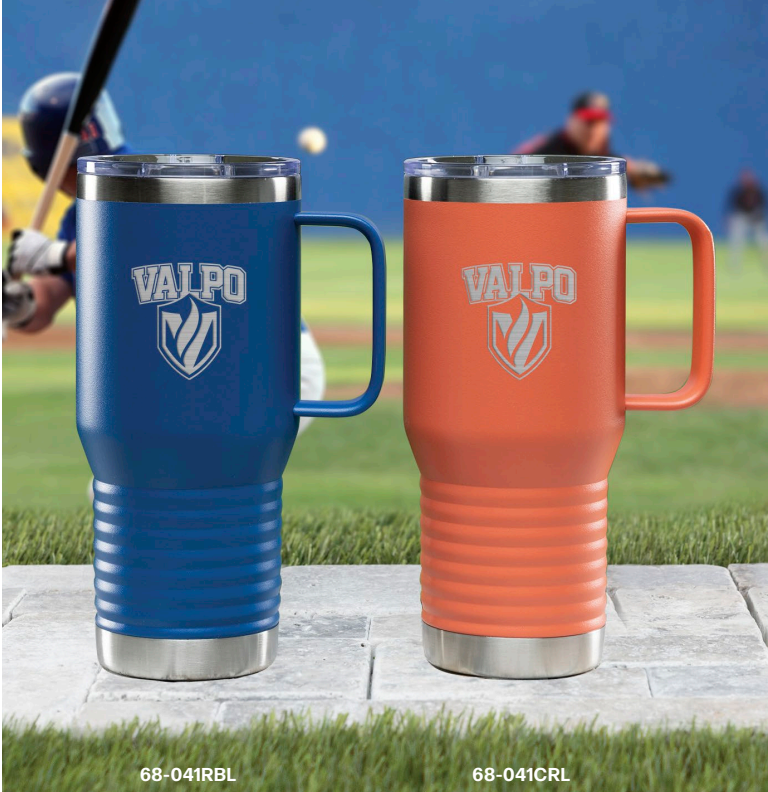

BLACK 68-041BLK   RED 68-041RED   ROYAL BLUE 68-041RBL   LIGHT BLUE 68-041LBL   NAVY 68-041NVY   GRAY 68-041GRY
WHITE 68-041WHT   OLIVE GREEN 68-041OLV   PINK 68-041PNK   AQUA 68-041AQU   PURPLE 68-041PUR   ORANGE 68-041ORG
MAROON 68-041MRN   GREEN 68-041GRN   YELLOW 68-041YEL   CORAL 68-041CRL

68-041RBL

68-041CRL