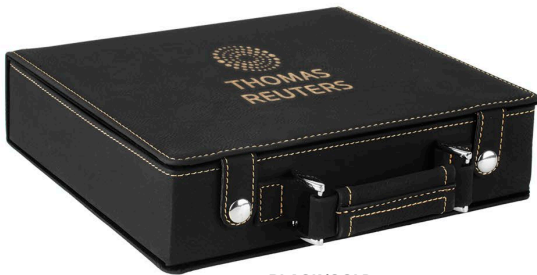

ADDITIONAL COLORS:

BLACK/GOLD
68-014BKG