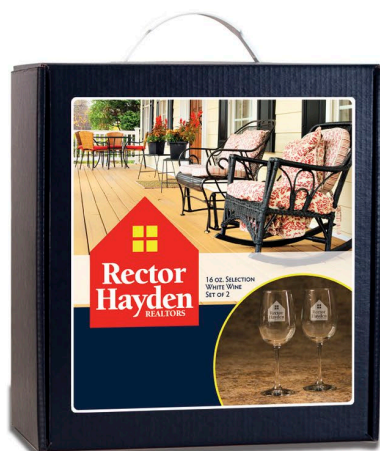

Custom Label Glassware Packaging

THE PERFECT GIFT FOR ALL OCCASIONS

Easy to Order:

Select your glass | Choose your style | Submit logo & copy

- Wide selection available in sets of 2
- Limited selection available in sets of 4*
- Some items not available for carryout
- Full color label in your choice of 4 styles, picturing your logo, text and event**
- Stackable navy box with white pop-up handle

select a barware or stemware style:

For 12-99 sets, add $4.25 (g)/set to set list price
For 100-249 sets, add $3.75 (g)/set to set list price
For 250+ sets, add $3.10 (g)/set to set list price

*certain items unavailable

**PMS/Spot Color matching unavailable on labels

To view our entire collection of products available with custom label glassware packaging, visit www.sterlingcutglassawards.com