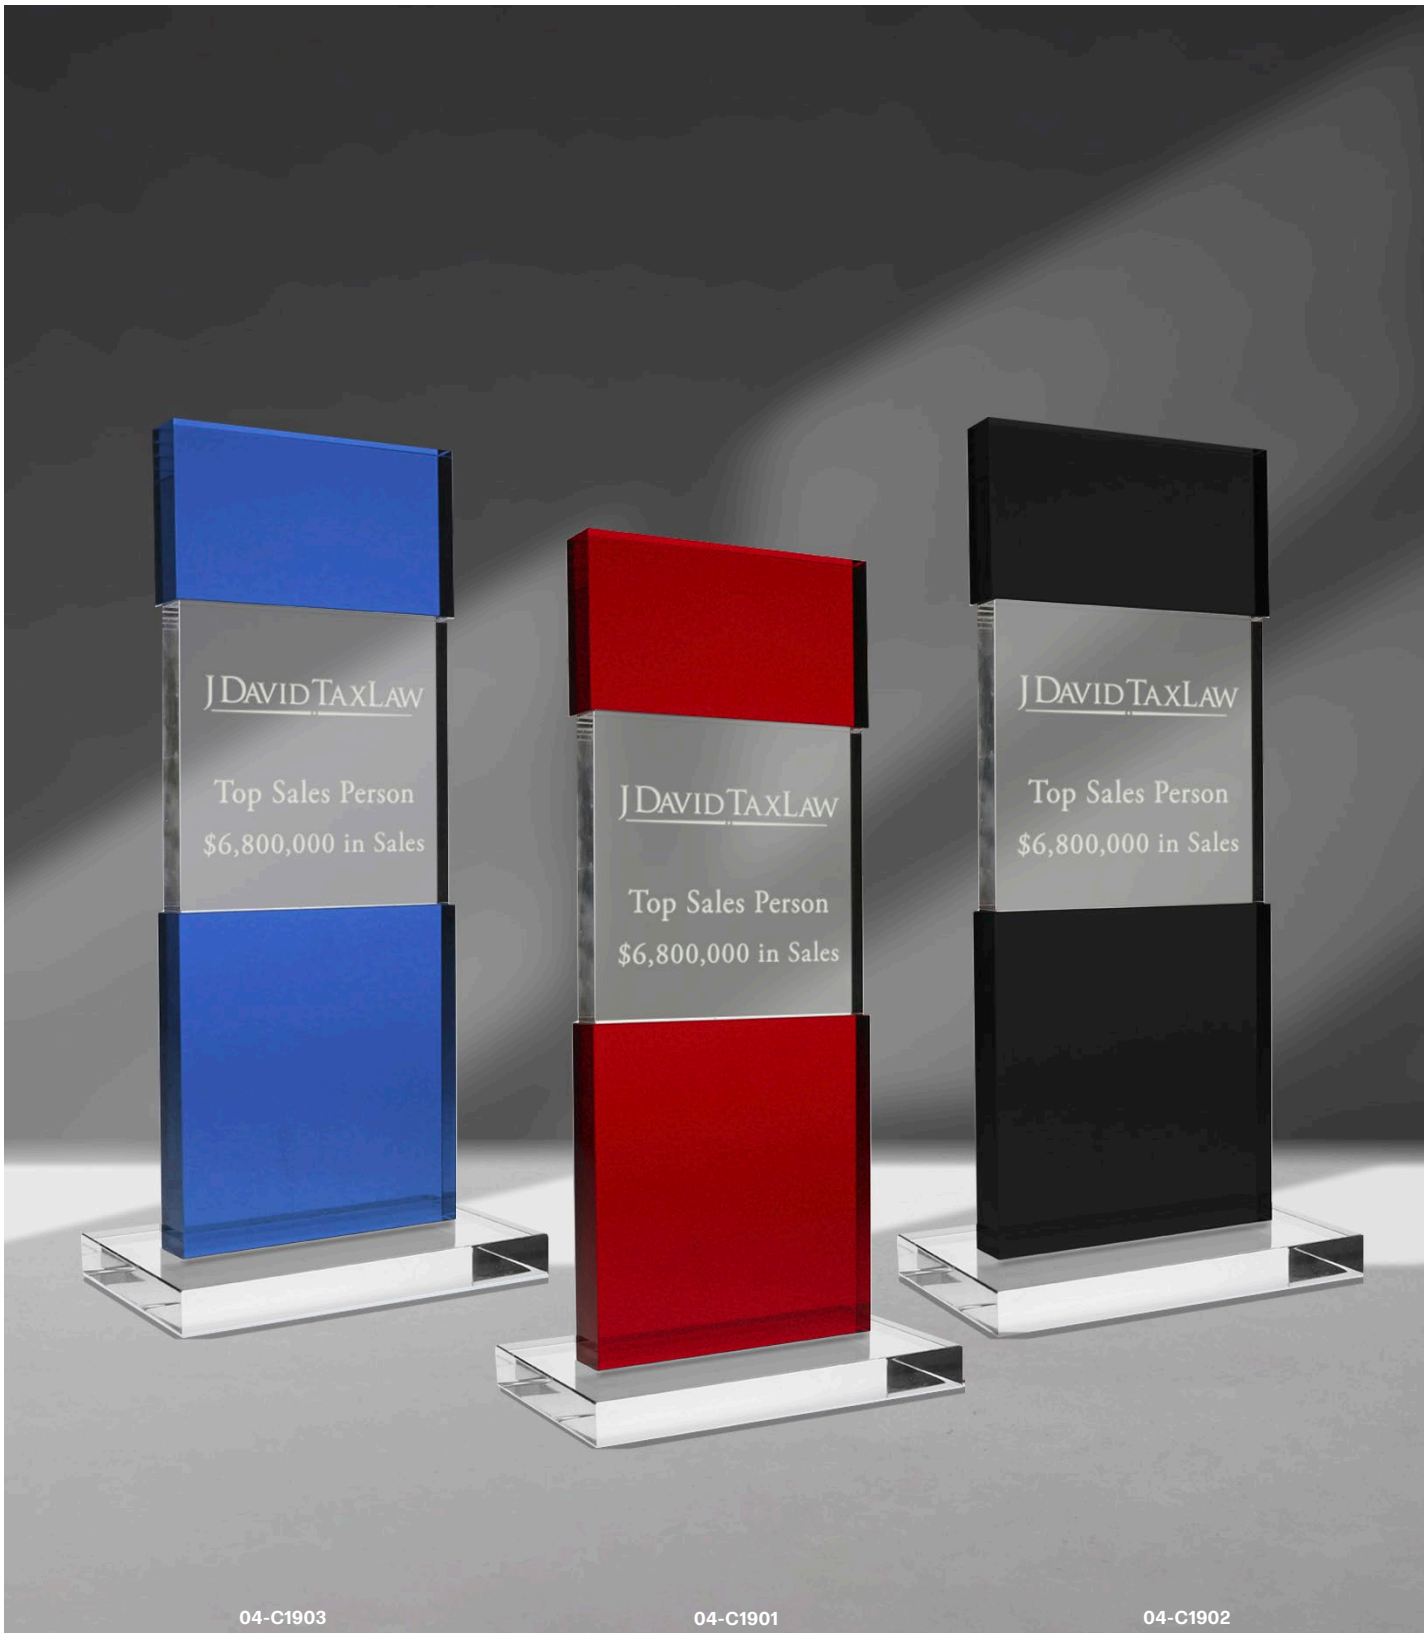

04-C1903

04-C1901

04-C1902

Tiered Post Award

- clear crystal award with layers of colored crystal
- attached clear optical crystal base
- packaged in an attractive presentation box

	BLUE		RED		BLACK	
ITEM #:	#04-C1903S	#04-C1903L	#04-C1901S	#04-C1901L	#04-C1902S	#04-C1902L
DIMENSIONS:	8½"h x 4"w	10½"h x 5"w	8½"h x 4"w	10½"h x 5"w	8½"h x 4"w	10½"h x 5"w
ETCH AREA:	2½"h x 2½"w	3¼"h x 3"w	2½"h x 2½"w	3¼"h x 3"w	2½"h x 2½"w	3¼"h x 3"w
1-11	$100.00	$130.00	$130.00	$150.00	$100.00	$120.00
12-24	$95.00	$123.00	$123.00	$142.00	$95.00	$114.00
25+	$90.00	$117.00	$117.00	$135.00	$90.00	$108.00

3C