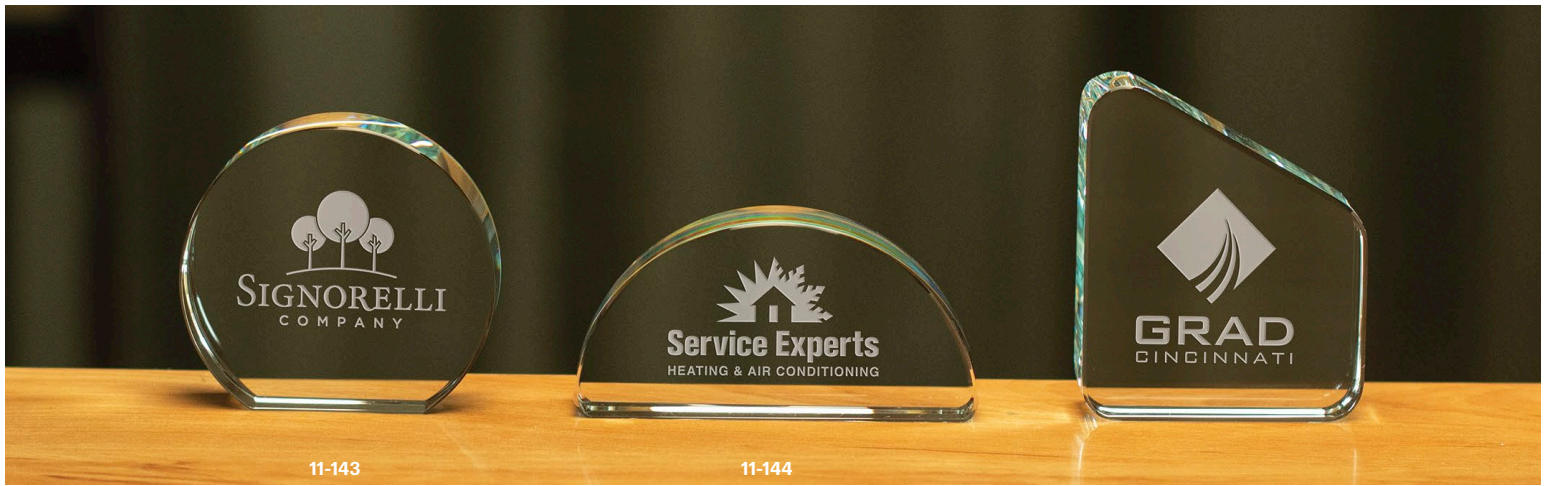

11-143

11-144

Paperweights

- crystal clear glass
- unique shapes and sizes

	CLASSIC PAPERWEIGHT	ECLIPSE PAPERWEIGHT	ARCH PAPERWEIGHT
ITEM #:	#11-143	#11-144	#11-142
DIMENSIONS:	2½"h x 2¾"w x ¾"d	3½"L x 1¾"w x ¾"d	3"h x 2½"w x ¾"d
ETCH AREA:	1½"h x 1½"w	2"h x 1"w	1½"h x 1½"w
1-11	$35.00	$35.00	$40.00
12-49	$33.25	$33.25	$38.00
50+	$31.50	$31.50	$36.00

3C