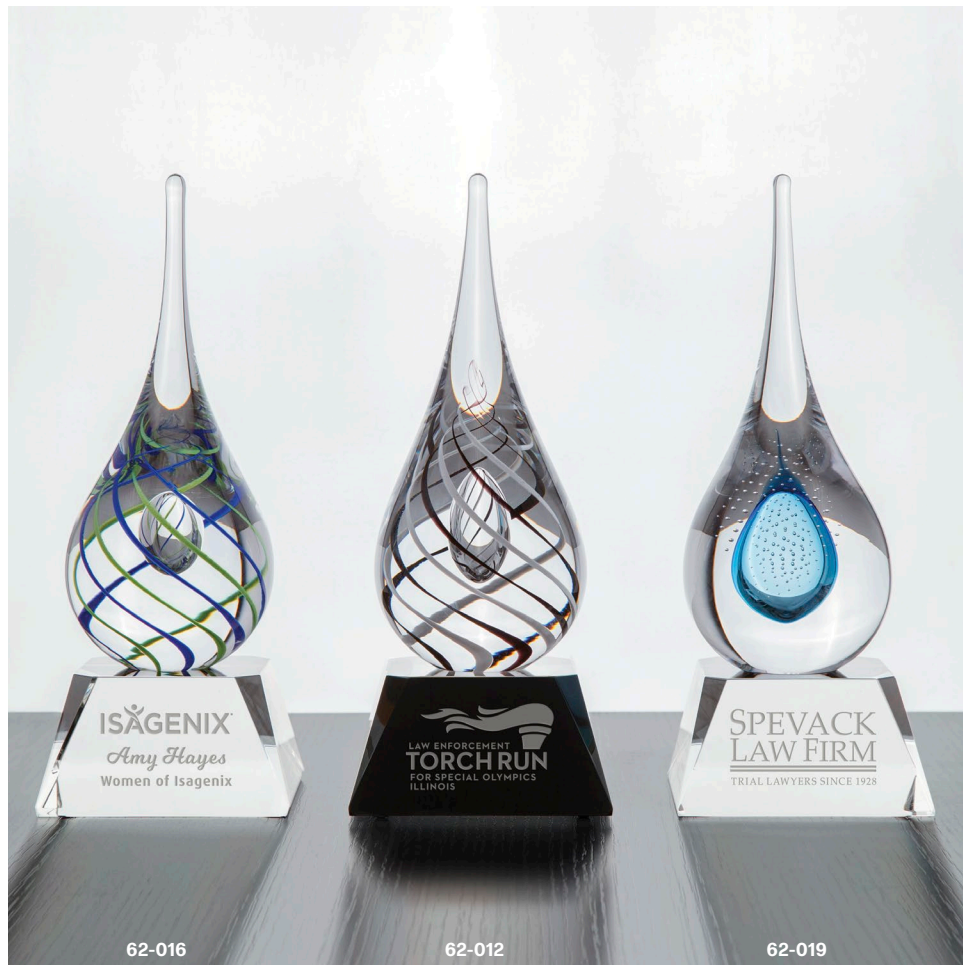

Teardrop Award

- handblown Bohemian art crystal
- attached crystal base, specify black or clear

#62-016 Blue & Green

#62-012 White & Black

#62-019 Blue

SIZE:	S	L
DIMENSIONS:	8"h x 3½"w	10½"h x 4"w
ETCH AREA:	1½"h x 2"w	1½"h x 2¼"w

1-11	$183.33	$233.33
12-24	$174.17	$221.67
25+	$165.00	$210.00

3C