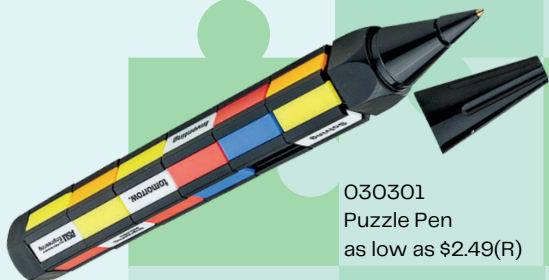

# IT'S A PUZZLE!

030301  
Puzzle Pen  
as low as \$2.49(R)

030201  
Maze Pen  
as low as \$0.55(R)

030205  
Maze Click Pen  
as low as \$0.55(R)

080807  
Puzzle Robot  
as low as \$2.49(R)

Find your Inner "Piece".