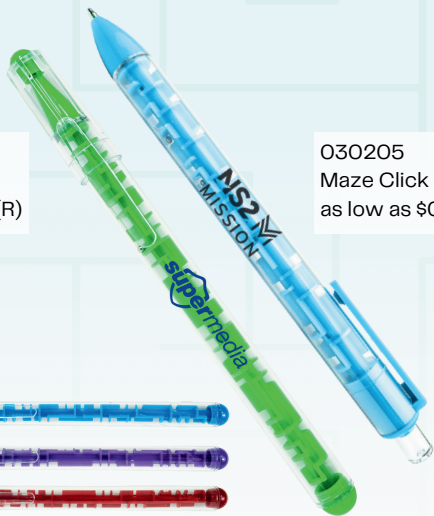

IT'S A PUZZLE!

030301
Puzzle Pen
as low as \$2.49(R)

030201
Maze Pen
as low as \$0.55(R)

030205
Maze Click Pen
as low as \$0.55(R)

080807
Puzzle Robot
as low as \$2.49(R)

Find your Inner "Piece".

[CLICK HERE](#)

The Proinnovative Line
You matter. We deliver.™

A-MAZE-ING PUZZLES!

030301
Puzzle Pen
as low as \$2.70(R)

080807
Puzzle Robot
as low as \$2.49(R)

030201
Maze Pen
as low as \$0.50(R)

030205
Maze Click Pen
as low as \$0.50(R)

Utterly a-maze-ing prices.
CLICK HERE

The Proinnovative Line
You matter. We deliver.™

A-MAZE-ING PUZZLES!

030301
Puzzle Pen
as low as \$2.70(R)

030201
Maze Pen
as low as \$0.50(R)

030205
Maze Click Pen
as low as \$0.50(R)