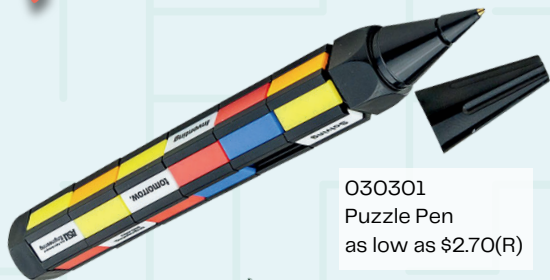

IT'S A PUZZLE!

030301
Puzzle Pen
as low as \$2.49(R)

030201
Maze Pen
as low as \$0.55(R)

030205
Maze Click Pen
as low as \$0.55(R)

080807
Puzzle Robot
as low as \$2.49(R)

Find your Inner "Piece".

[CLICK HERE](#)

The Proinnovative Line
You matter. We deliver.™

A-MAZE-ING PUZZLES!

030301
Puzzle Pen
as low as \$2.70(R)

080807
Puzzle Robot
as low as \$2.49(R)

030201
Maze Pen
as low as \$0.50(R)

030205
Maze Click Pen
as low as \$0.50(R)

Utterly a-maze-ing prices.
CLICK HERE

The Proinnovative Line
You matter. We deliver.™

A-MAZE-ING PUZZLES!

030301
Puzzle Pen
as low as \$2.70(R)

030201
Maze Pen
as low as \$0.50(R)

030205
Maze Click Pen
as low as \$0.50(R)