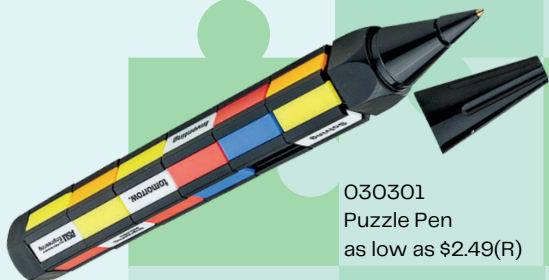

IT'S A PUZZLE!

030301
Puzzle Pen
as low as \$2.49(R)

030201
Maze Pen
as low as \$0.55(R)

030205
Maze Click Pen
as low as \$0.55(R)

080807
Puzzle Robot
as low as \$2.49(R)

Find your Inner "Piece".

[CLICK HERE](#)

The Proinnovative Line
You matter. We deliver.™

A-MAZE-ING PUZZLES!

030301
Puzzle Pen
as low as \$2.70(R)

080807
Puzzle Robot
as low as \$2.49(R)

030201
Maze Pen
as low as \$0.50(R)

030205
Maze Click Pen
as low as \$0.50(R)