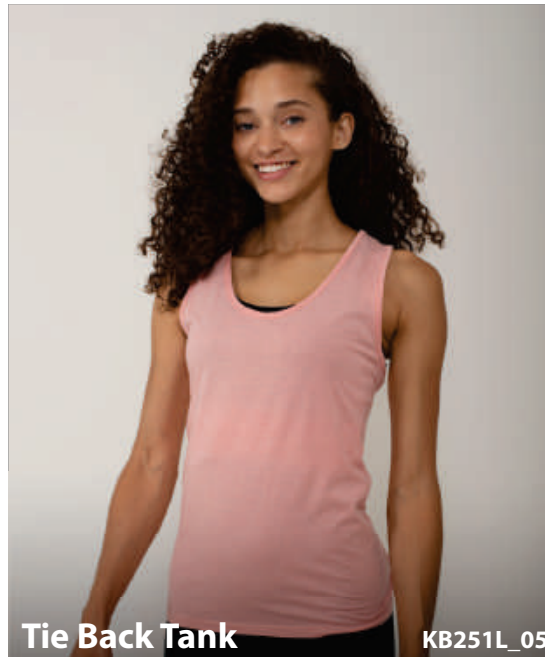

6 COLORS

Boyfriend Style Cropped  
60/40 Vintage Wash

S - XL  
4.1 oz. / 140 GSM

**Cropped Muscle Tank**

KB26CJ\_05

6 COLORS

Medium Crop  
60/40 Vintage Wash

S - XL  
4.1 oz. / 140 GSM