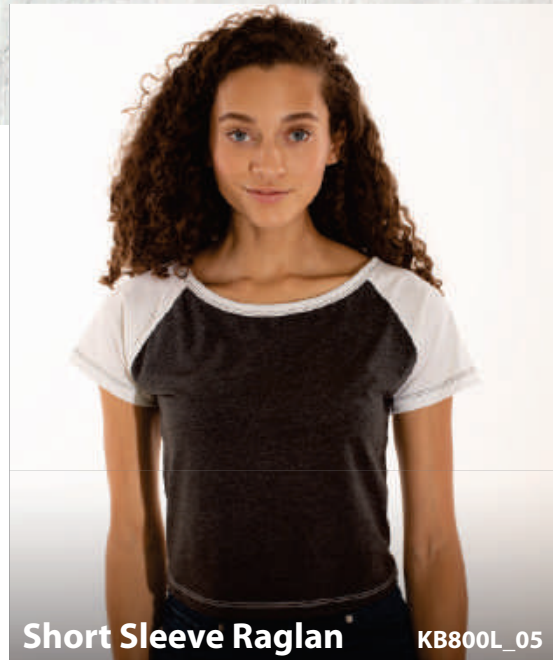

Short Sleeve Raglan

KB800L_05

5 COLORS

Junior Fit
60/40 Vintage Wash

S - XL

4.1 oz. / 140 GSM