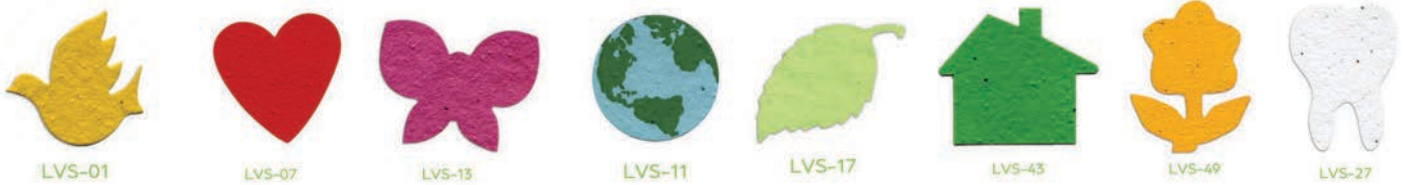

Large Shape options: