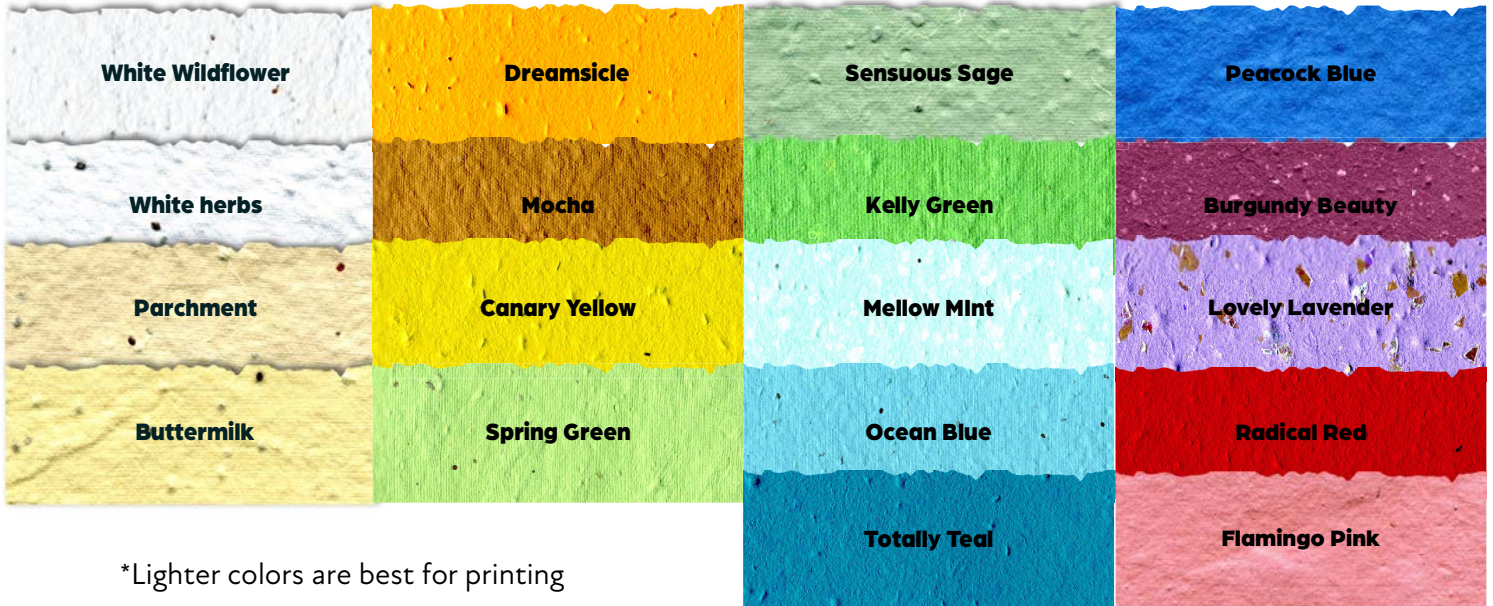

BRILLIANT LINE

Symphony's Brilliant line is crafted from recycled materials, infused with wildflower seeds, and available in a variety of striking colors. This makes it perfect for creating eye-catching marketing materials that leave a lasting impression. The Brilliant line is 100% biodegradable, and colored with natural dyes. It is customizable to suit the needs of the customer, whether it's for invitations, business cards, or promotional materials. It promotes environmental responsibility and sustainability by reducing waste and germinating into a beautiful wildflower garden after use.

*Lighter colors are best for printing

PETAL PAPER

Petal Paper is a unique and sustainable alternative to traditional paper products. It is handmade in the USA using only the finest quality ingredients. Made from post-consumer materials and embellished with a variety natural elements such as flower petals, lavender buds, Pine needles and shredded Calendula, giving it a distinct and beautiful appearance. Petal Paper is 100% biodegradable and colored with natural dyes, making it an eco-friendly option that appeals to environmentally conscious businesses and consumers.