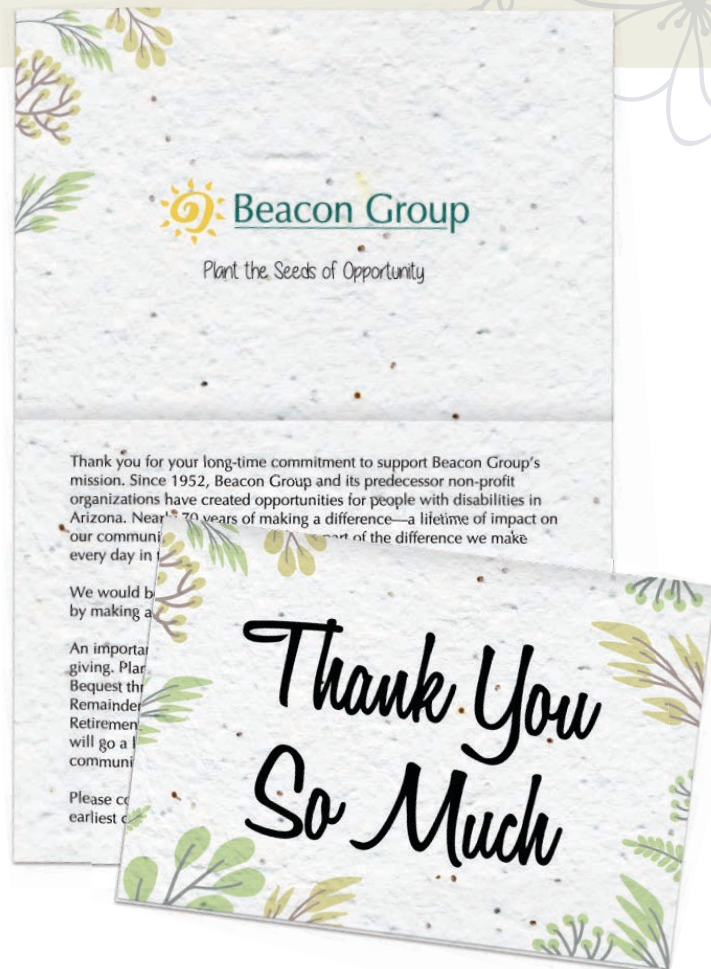

PLANTABLE CARDS

This entire card can be recycled, instead of thrown away. When planted, your card could become a glorious garden of colorful wildflowers, tomatoes, or herbs. Our seed paper is made from 100% biodegradable fibers and embedded with seeds. Each card includes a full-color imprint and 100% recycled envelope.

Quantity	100	250	500	1000	2500
PSC-S 4.5" x 6"	3.90	3.60	3.40	3.20	3.00
2nd side add	1.20	1.00	0.92	0.86	0.80
PSC-L 5" x 7"	4.40	4.24	4.10	4.02	3.94
2nd side add	1.20	1.10	1.00	0.92	0.84
Print on envelope	0.65	0.50	0.40	0.35	0.30

All pricing (A) • Set up for card $35(G)

Set up for envelope $20(G)

Dimensions: PSC-L 5" x 7" (folded) • Imprint area: 9.75" x 7"

PSC-S 4.5" x 6" (folded) • Imprint area: 8.75" x 6"

VELLUM GREETING CARDS

This is a beautiful way to send your holiday greeting this year. Our VGC is a 5" x 7" card that features a transparent printed vellum paper that overlays our handmade premium seed paper. The two are tied together with a festive raffia, or ribbon tie then placed in an A-7 premium envelope. Add a message, or return address for an additional price (see below).

Quantity	100	250	500	1000	2500
VGC	4.00	3.80	3.60	3.20	3.20
Print on envelope	0.65	0.50	0.40	0.35	0.30

All pricing (A) • Set up for card $35(G)

Set up for envelope $20(G)

Dimensions: 5" x 7" • Imprint area: 4.75" x 6.75"

Symphony Handmade Seed Papers is an excellent supplier. They went above and beyond on my recent order. Julie is awesome! Highly recommend to all distributors

Michael Grange
Atlas Marketing Products