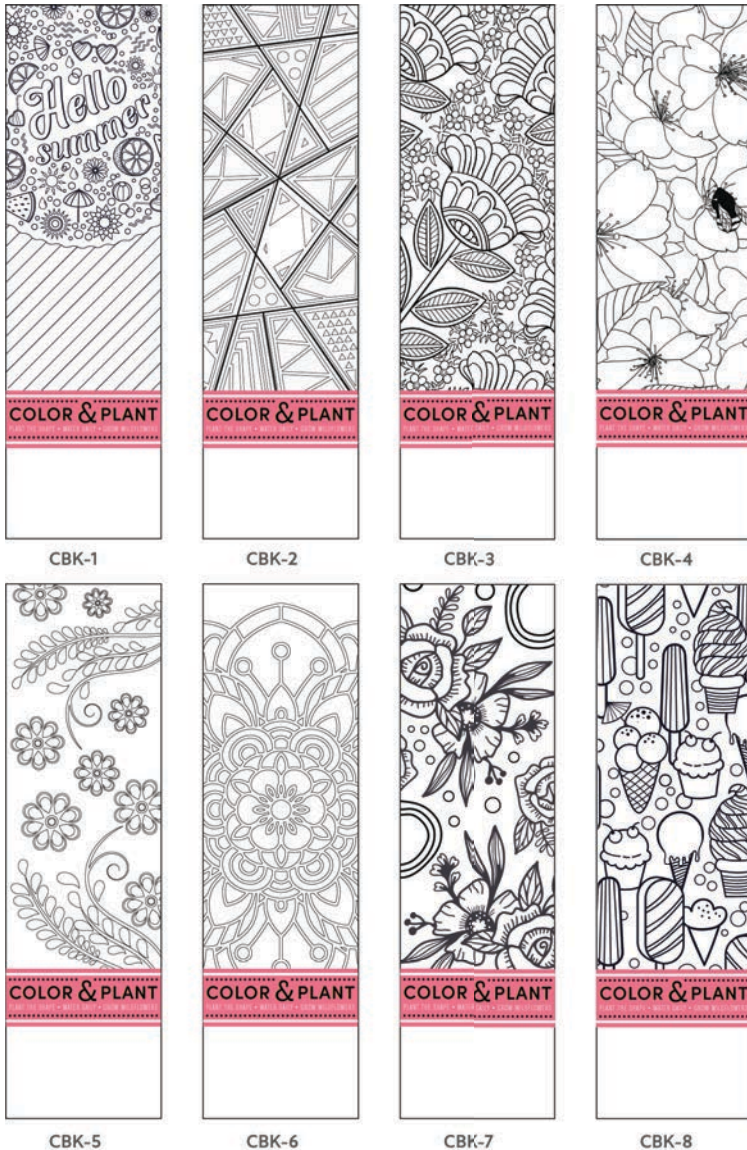

Quantity	100	250	500	1000	2500
CBK	1.66	1.52	1.38	1.24	1.10
2nd side add	0.48	0.42	0.38	0.34	0.28
Print on shape add	1.60	1.00	0.60	0.40	0.34

All pricing (A) • Set up $35(G) • Full bleed add $0.06(C)

Dimensions: 2.25" x 7.75" • Imprint area: 2.125" x 2"

Choose a design: