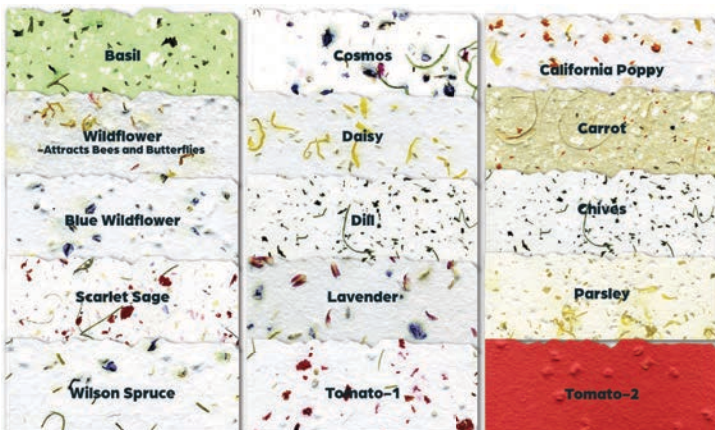

Seed paper options:

Quantity	100	250	500	1000	2500
SSC	4.50	4.40	4.30	4.20	4.00
Printing on envelope add	0.70	0.60	0.48	0.36	0.30
All pricing (C) • Set up $50(G) • Full bleed add $0.40(A)					
Dimensions:					
Card: 4.25" x 6" • Imprint area: 5.375" x 4.375"					
Instruction card: 3.5" x 5.25"