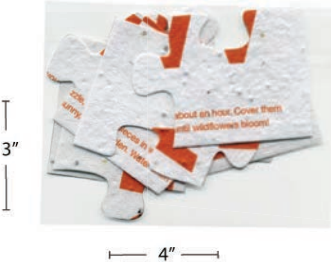

PLANTABLE FANS

Our unique and exclusive extra thick seed paper is die cut into the handle of this eco friendly hand fan. The top portion is printed on recycled paper stock - once the handle is removed it can be planted to grow into a garden of colorful wildflowers! Perfect for weddings, sports events, or any outdoor occasion.

100% Made in the USA

Quantity	100	250	500	1000	2500
MSF 4" x 4"	4.00	3.75	3.50	3.25	3.00
PSF 6" x 6"	4.40	4.00	3.80	3.60	3.40

All pricing(A) • Set up $50(G) • Full bleed add $0.06(C)

Dimensions:

MSF: 4" x 4" • Imprint 3.75" x 3.75"

PSF: 6" x 6" • Imprint 5.75" x 5.75"

PUZZLE GIFT SET

Our handmade wildflower paper is printed up to four colors on the front of this six piece puzzle. Each puzzle comes packed disassembled in a crystal clear sleeve . Perfect for direct mailing, as it is light weight and compact. The receiver must put the puzzle together to discover the message.

Quantity	100	250	500	1000	2500
SPZ	3.70	3.40	3.10	2.80	2.68

All pricing (C) • Set up $50(G) • Full bleed add $0.40(A)

Dimensions: 4" X 6" • Imprint area: 3.875" x 5.875"

Printed on 100% seed paper