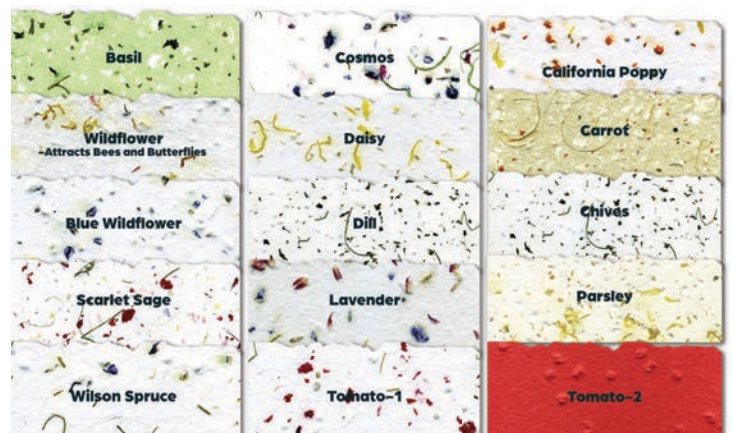

Seed paper options:

Create a custom diecut journal.
Contact us for a quote!