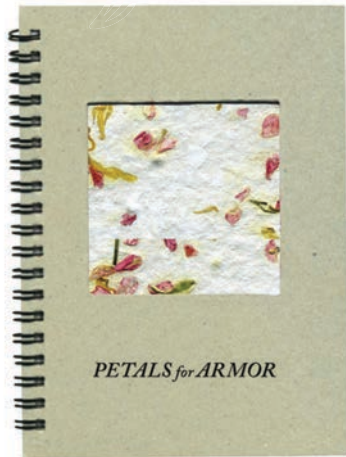

Quantity	100	250	500	1000	2500
PLM	5.20	5.08	4.90	4.79	4.60

All pricing(A) • Set up \$50(G)

Dimensions: 11.75" x 14.75"

Minimal ink coverage recommended
40% ink coverage included in price.

DIE-CUT JOURNALS