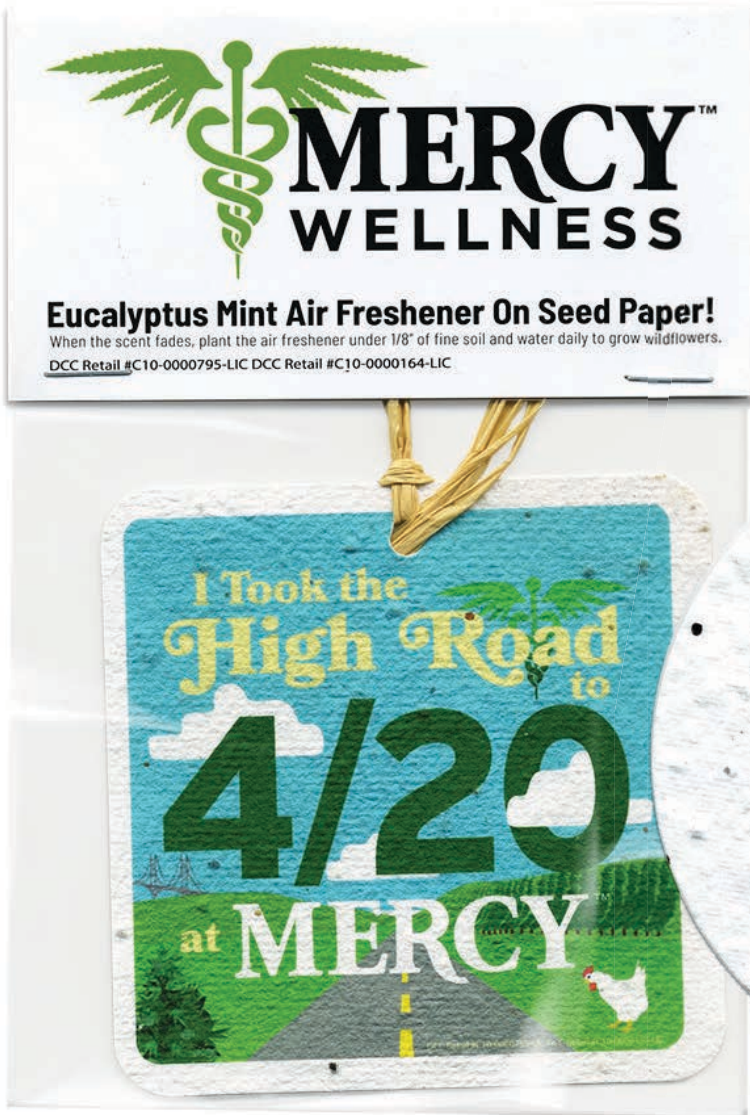

PRINTED AIR FRESHENER

SAF-P square. Shown with header card option