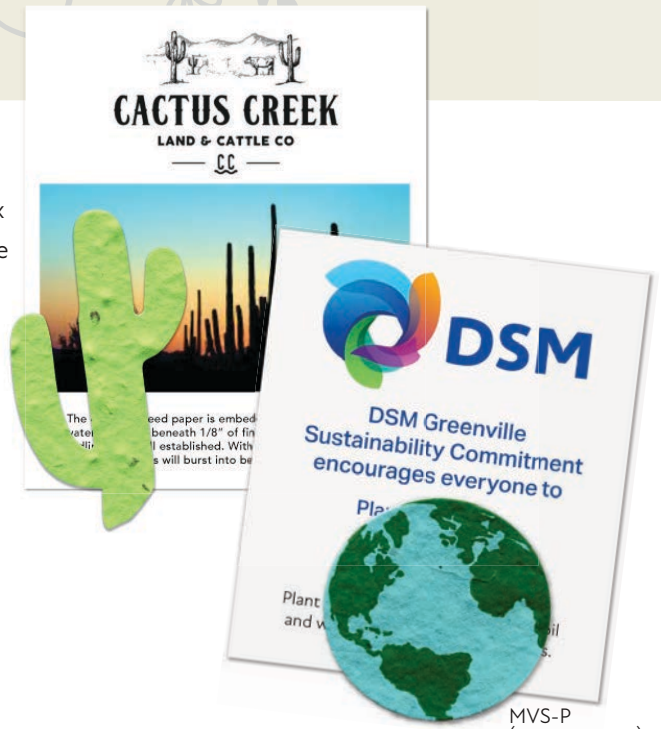

Add for compostable eco sleeve \$0.08 (G)

Dimensions: 2.875" x 3.375" • Imprint 2.75" x 2.5"

Each mini shape in approximately 2" x 2.25" – Size varies from shape to shape.

MVS-P (see next page)

All shapes are packaged in an eco sleeve along with a 2.875" x 3.375" insert card.