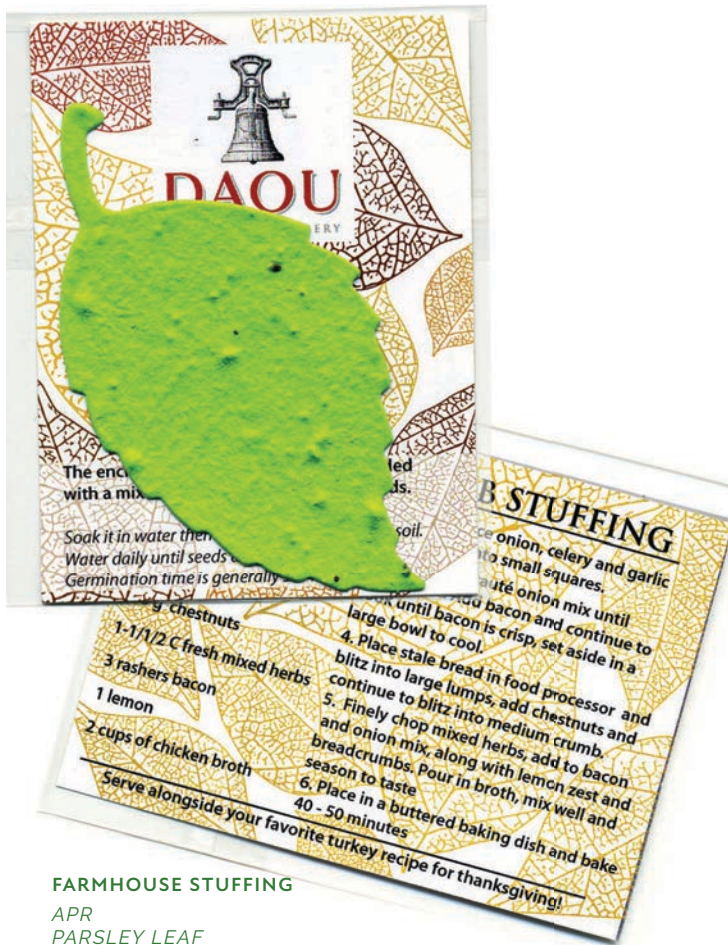

Paul Benzing
Cage Creations

RECIPE CARDS

Perfect for the kitchen enthusiast, our pocket sized recipe cards will excite all kitchen aficionados. This promotion includes a seed embedded leaf that grows the herb featured in the included recipe. Choose from 4 unique recipes and their respective designs. and two different styles and sizes. Just send us your logo to add to our artwork! Or if you prefer, send in your own favorite recipe, and design the card yourself. Each card comes printed in full color front and back, along with a seed embedded leaf. Choose from a glue dot (SPR) or a crystal clear sleeve (APR).