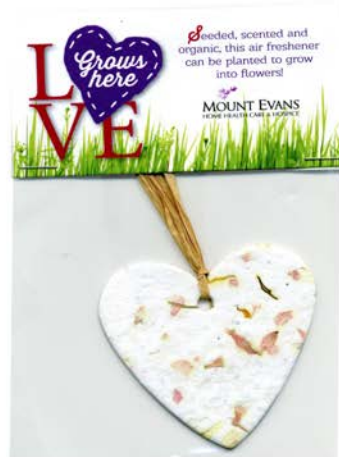

PLANTABLE AIR FRESHENER

SAF-Heart

This product is one of our favorites, made from our premium weight, recycled seed paper, and scented with fresh organic oils. You can hang it in a window, in a car, or place in a drawer for a lovely scent that will linger in your mind and brighten your day. After it's use, recycle it by planting in a garden to grow flowers!

Quantity	100	250	500	1000	2500
SAF	3.80	3.65	3.50	3.35	3.25

All pricing(A) • Set up $35(G)

Full bleed on header card $0.06(C)

Dimensions: 4.25" x 5" (unfolded header card)

Imprint 4" x 2.25" (folded)

Scents Available

- Ocean Breeze
- Mango
- Night Blooming Jasmine
- Gardenia
- Wildflower
- Mountain Rain
- Holiday Magic (scents of the holiday season)
- Spiced Plum
- Rosemary Mint
- Pleasant Pine
- Cinnamon
- Eucalyptus Mint
- Musk

custom scents and shapes can be created. call for a quote.

Back of header card.