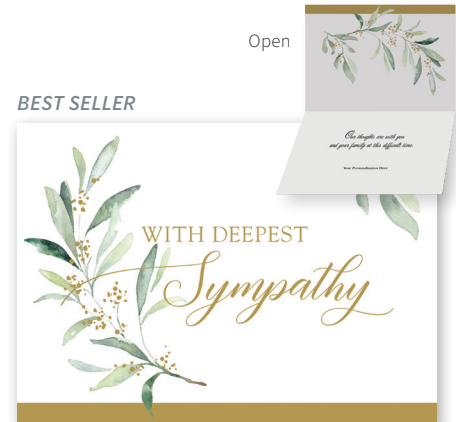

Sympathy | Thinking of You Cards

BEST SELLER

WITH SYMPATHY **L**

YMCA1556-13 (Silver Lined White Envelope)
YMCA1556-75 (Silver Lined White Fastick® Envelope)
Suggested Color: Silver Foil **Size:** 7 3/4" x 5 3/8"
Price Group: H
Features: Pearl Foil Embossing and Silver Foil Stamping

BEST SELLER

ROYAL BLUE SYMPATHY **L**

YMXA5493-12 (Gold Lined White Envelope)
YMXA5493-74 (Gold Lined White Fastick® Envelope)
Suggested Color: Navy Ink **Size:** 7 7/8" x 5 5/8"
Price Group: G
Features: Gold Foil Embossing and Stamping

BEST SELLER

FLOURISH IN PEARL **L**

YMBG775-133 (Ecru Unlined Envelope)
YMBG775-132 (Ecru Unlined Fastick® Envelope)
Suggested Color: Gold Foil **Size:** 7 7/8" x 5 5/8"
Price Group: H
Features: Gold and Pearl Foil Embossing

Open

BEST SELLER

BEST SELLER

SOPHISTICATED SYMPATHY **L**

YM64984FC-13 (Silver Lined White Envelope)
YM64984FC-75 (Silver Lined White Fastick® Envelope)
Suggested Color: Black Ink **Size:** 7 7/8" x 5 5/8"
Price Group: E
Note: Not available with foil imprint

DEEPEST SYMPATHY

YMXA4641-98 (Gold Lined Ecru Envelope)
YMXA4641-224 (Gold Lined Ecru Fastick® Envelope)
Suggested Color: Gold Foil **Size:** 5 1/4" x 4"
Price Group: D
Features: Gold Foil Stamping

SINCERE HEALING **L**

YM64046FC-12 (Gold Lined White Envelope)
YM64046FC-74 (Gold Lined White Fastick® Envelope)
Suggested Color: Gold Ink **Size:** 7 7/8" x 5 5/8"
Price Group: E
Note: Not available with foil imprint

BEST SELLER

Open

BEST SELLER

STERLING SYMPATHY **L**

YMM2321-13 (Silver Lined White Envelope)
YMM2321-75 (Silver Lined White Fastick® Envelope)
Suggested Color: Hunter Ink **Size:** 5 5/8" x 7 7/8"
Price Group: F
Features: Silver Foil Stamping

SYMPATHY TO YOU **L**