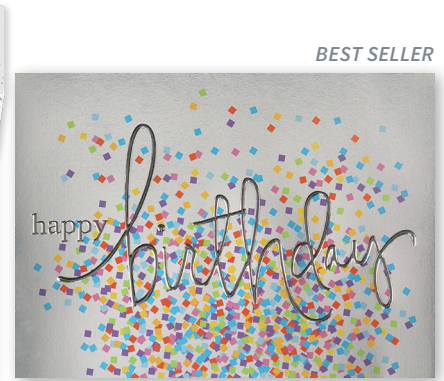

Birthday Cards

BIRTHDAY GREENERY

YM61648FC-12 (Gold Lined White Envelope)
YM61648FC-74 (Gold Lined White Fastick® Envelope)
Suggested Color: Black Ink **Size:** 7 7/8" x 5 5/8"
Price Group: E
Note: Not available with foil imprint

BIRTHDAY FESTIVITIES - FOLDER

YU59725-116 (White Unlined Envelope)
YU59725-123 (White Unlined Fastick® Envelope)
Suggested Color: Gold Enhanced Raised Foil and Red Ink **Size:** 7" x 5"
Price Group: ERFF1
Features: Enhanced Raised Foil
Available Enhanced Foil Colors: Gold, Gold Matte, Silver and Silver Matte
Note: Allow 5-7 working days for production

CONFETTI ON SILVER

YMBG501-17 (White Unlined Envelope)
YMBG501-76 (White Unlined Fastick® Envelope)
Suggested Color: Silver Foil **Size:** 7 7/8" x 5 5/8"
Price Group: I
Features: Silver Foil Embossing and Stamping

BEST SELLER

MAKE A WISH CUPCAKE

YMM1675-12 (Gold Lined White Envelope)
YMM1675-74 (Gold Lined White Fastick® Envelope)
Suggested Color: Black Ink **Size:** 7 7/8" x 5 5/8"
Price Group: F
Features: Gold Foil Stamping

BEST SELLER

BIRTHDAY IN STYLE

YMXA4640-98 (Gold Lined Ecru Envelope)
YMXA4640-224 (Gold Lined Ecru Fastick® Envelope)
Suggested Color: Gold Foil **Size:** 5 1/4" x 4"
Price Group: D
Features: Gold Foil Stamping

BIRTHDAY FANCY

YM65005FC-12 (Gold Lined White Envelope)
YM65005FC-74 (Gold Lined White Fastick® Envelope)
Suggested Color: Black Ink **Size:** 7 7/8" x 5 5/8"
Price Group: E
Note: Not available with foil imprint

GIFTS APLENTY - YELLOW

YM23272FCMJ-253 (White Unlined Envelope)
YM23272FCMJ-262 (White Unlined Fastick® Envelope)
Suggested Color: Navy Ink **Size:** 5 1/2" x 4 1/4"
Price Group: BA
Note: Not available with foil imprint

BEST SELLER

CIRCLE IT!