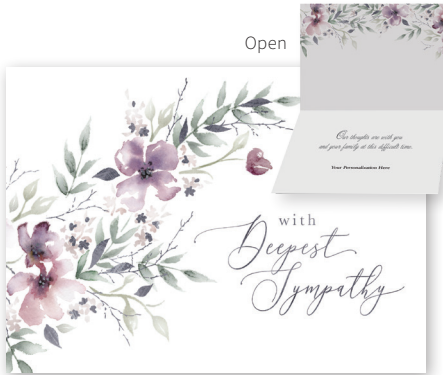

FLOURISH IN PEARL **L**

YMBG775-133 (Ecru Unlined Envelope)
YMBG775-132 (Ecru Unlined Fastick® Envelope)
Suggested Color: Gold Foil **Size:** 7 7/8" x 5 5/8"
Price Group: H
Features: Gold and Pearl Foil Embossing

Open