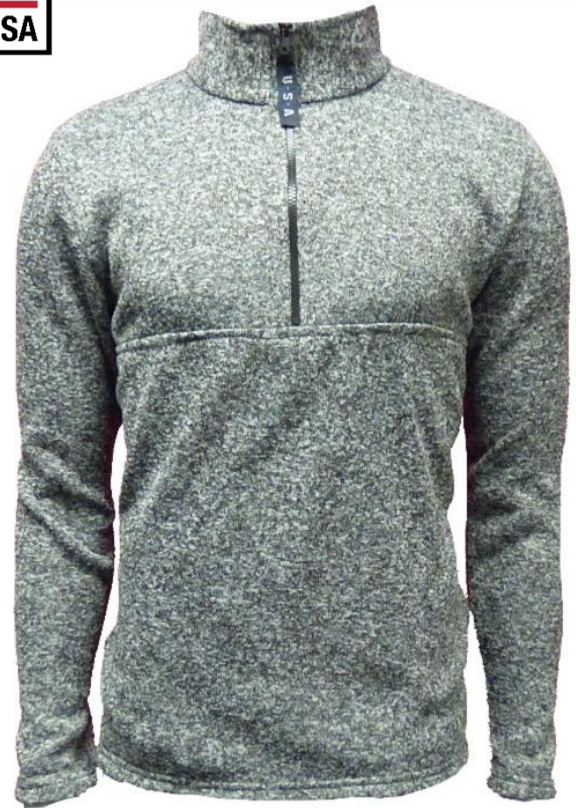

Material: 100% Polyester (280 GSM)

Color Available:

Black
Heather

Grey
Heather

GREY HEATHER

BLACK HEATHER

**K49A Unisex Heather Knitted
Fleece Half Zip Jacket**

Size: S-2XL
(2XL + \$2.00)