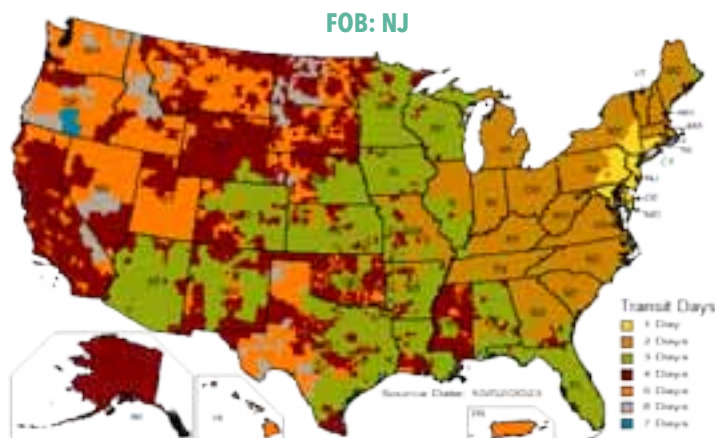

SUPERIOR PROMOTIONAL BAGS is a full service promotional products company committed to delivering quality products, on time and on budget. We provide reliable and cost effective solutions for your fulfillment and drop shipping needs, so you don't have to worry about stocking or shipping products. Prices are custom quoted based on the needs of the project. Contact us for more info.

FULFILLMENT SERVICE This includes kitting, poly bagging, packaging and repackaging, labeling and tagging, bar code printing, bundling and pack-outs.

DROP SHIPPING We handle all the shipping and other logistics involved in getting the products to your customer. We work with you to identify the most cost effective shipping methods to maximize profit and minimize expenses when shipping to multiple locations.

Save on Money, Time & Effort.