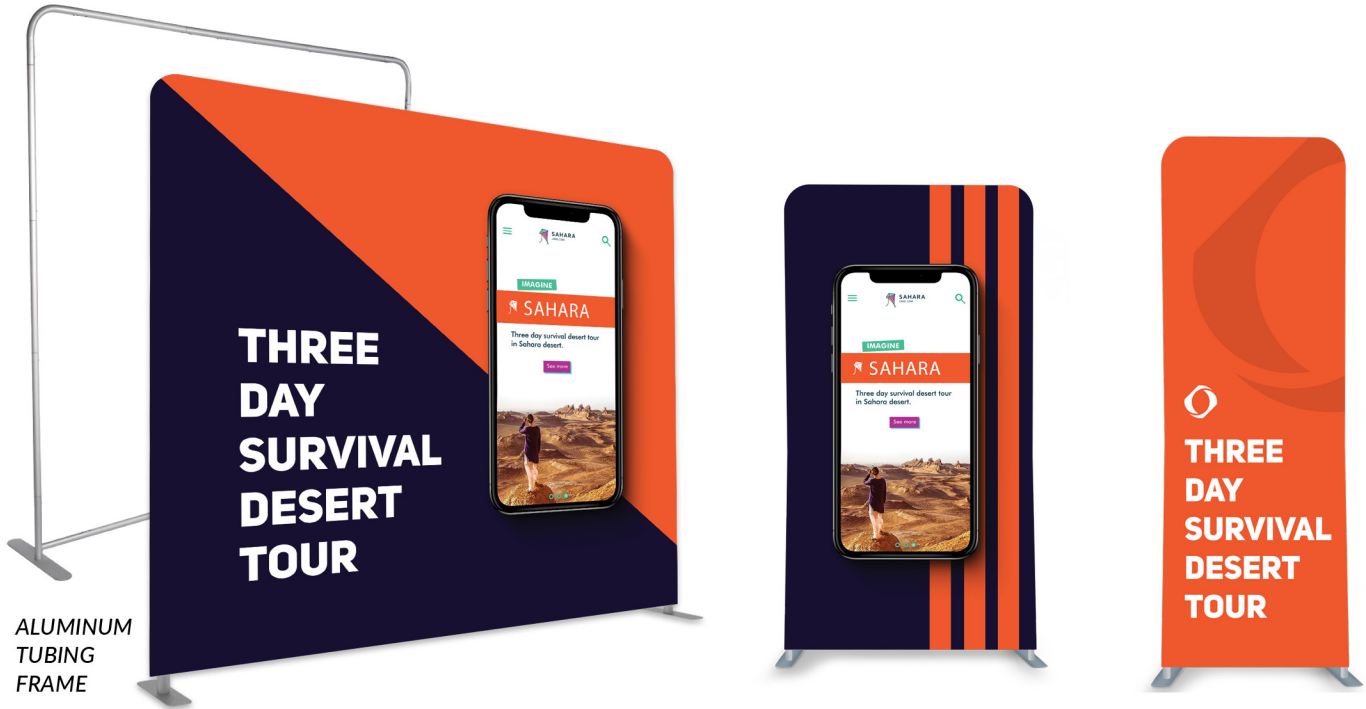

STRAIGHT FABRIC DISPLAYS

All Options Include A Full Coverage, Full Color Dye Sublimation Print with PMS Color Match

SIZE (LxH)	Single-Sided Price	Double-Sided Price
2ft: 24x89" Complete Unit	$218 DTS11113	$235 DTS11111
3ft: 36x89" Complete Unit	$262 DTS11213	$286 DTS11211
4ft: 48x89" Complete Unit	$304 DTS11313	$334 DTS11311
5ft: 60x89" Complete Unit	$357 DTS11413	$394 DTS11411
8ft: 96x89" Complete Unit	$503 DMB11121	$596 DMB01121
10ft: 114x89" Complete Unit	$620 DMB11221	$693 DMB01221
20ft: 234x89" Complete Unit	$1,195 DMB11321	$1,371 DMB01321

- Complete set includes: aluminum tubing frame, printed fabric, and carry bag
- 8oz stretch polyester
- Full-color, full coverage digital print
- *Single or double-sided print options*
- Easy to assemble and lightweight
- Replacement fabrics also available

CREATE YOUR CUSTOM SIZE w/ NO MINIMUMS
Contact us for custom pricing

(C)