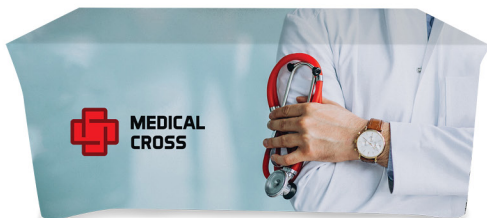

Fitted

Step 1:

Choose size to determine price: 4ft, 6ft, or 8ft

Step 2:

Choose style at no extra cost: Non-fitted, fitted, or fitted elastic

Step 3:

Choose rear finish at no extra cost: Full, open, or rear zipper

Included:
PVC Carry Bag

Double-edge
Stitching

Material	4FT	6FT	8FT
Economy: 6oz 300D (full color digital)	$119	$139	$164
Standard: 7oz 300D or 7oz Stretch Polyester (full color dye sub)	$130	$160	$186
Stain-Resistant: 7oz 300D (full color dye sub)	$139	$169	$190
Premium: 9oz Soft Knit or 9oz Stretch Polyester (full color digital)	$161	$197	$222
Sustainable Fabric: 7oz Eco-Friendly Polyester (full color dye sub)	$144	$174	$202

NEW!