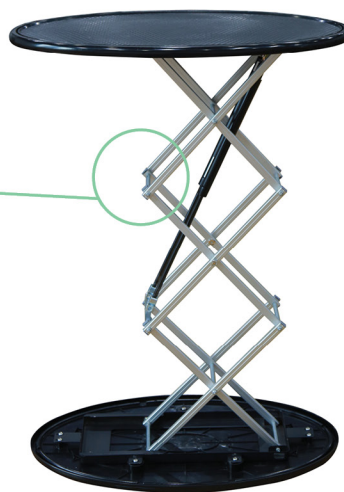

## NEW FOR 2023 POP-UP DISPLAY PODIUM

**\$499 (c)**

DDP05100

- **Size: 27"W x 16"D x 37"H**
- **Full Color 360° Imprint**
- **8oz Stretch Polyester**

*The perfect addition to your display!*

**Sturdy metal cross-braces with hydraulic springs for simple setup and takedown**