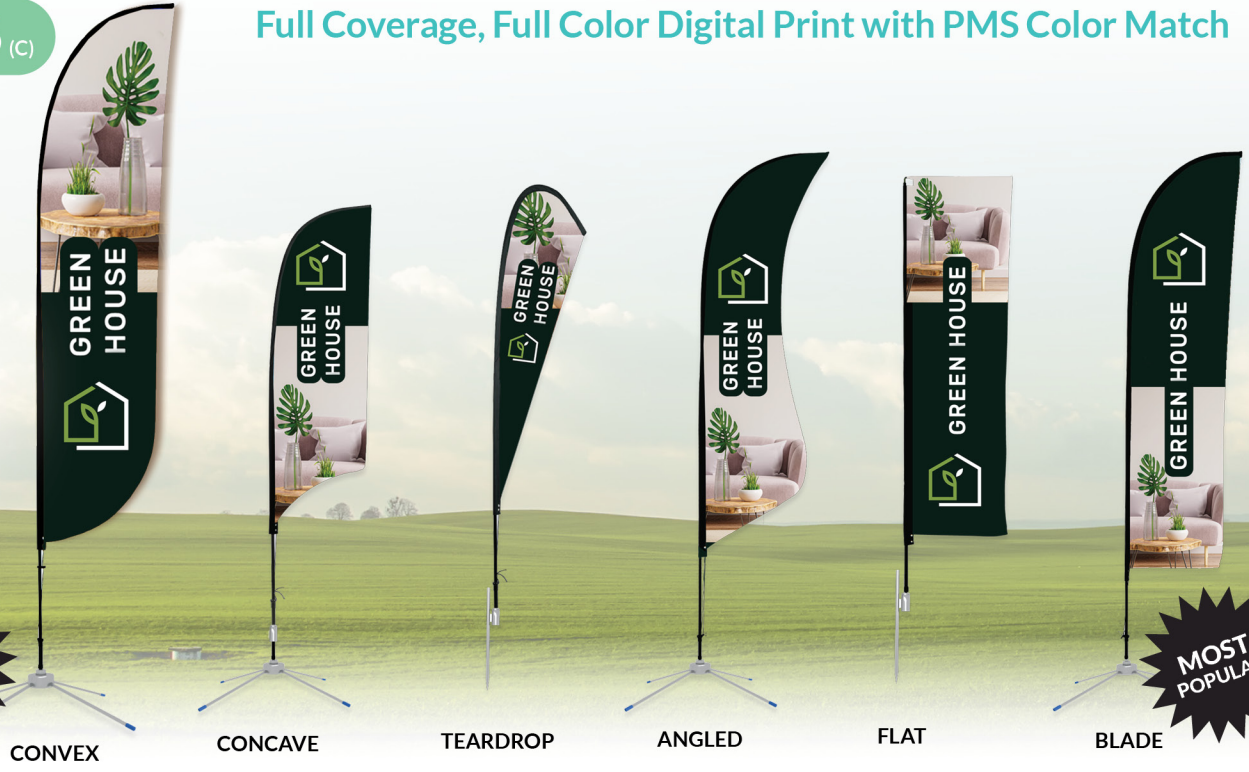

# CUSTOM FEATHER FLAGS

Full Coverage, Full Color Digital Print with PMS Color Match

**JUST \$145 (C)**

WARRANTY  
**LIFETIME**  
ON HARDWARE

WARRANTY  
**12 MONTHS**  
ON FABRIC

**MOST POPULAR**

**MOST POPULAR**

**Complete Kit Includes: Full-color digitally printed graphic, carbon fiber poles, carrying bag and chrome plated ground stake stand.**

| Size               | Single-Sided (1-25 pcs) | Double-Sided (1-25 pcs) |
|--------------------|-------------------------|-------------------------|
| 9ft Complete Unit  | \$145                   | \$175                   |
| 12ft Complete Unit | \$161                   | \$192                   |
| 15ft Complete Unit | \$173                   | \$230                   |
| 17ft Complete Unit | \$193                   | \$249                   |