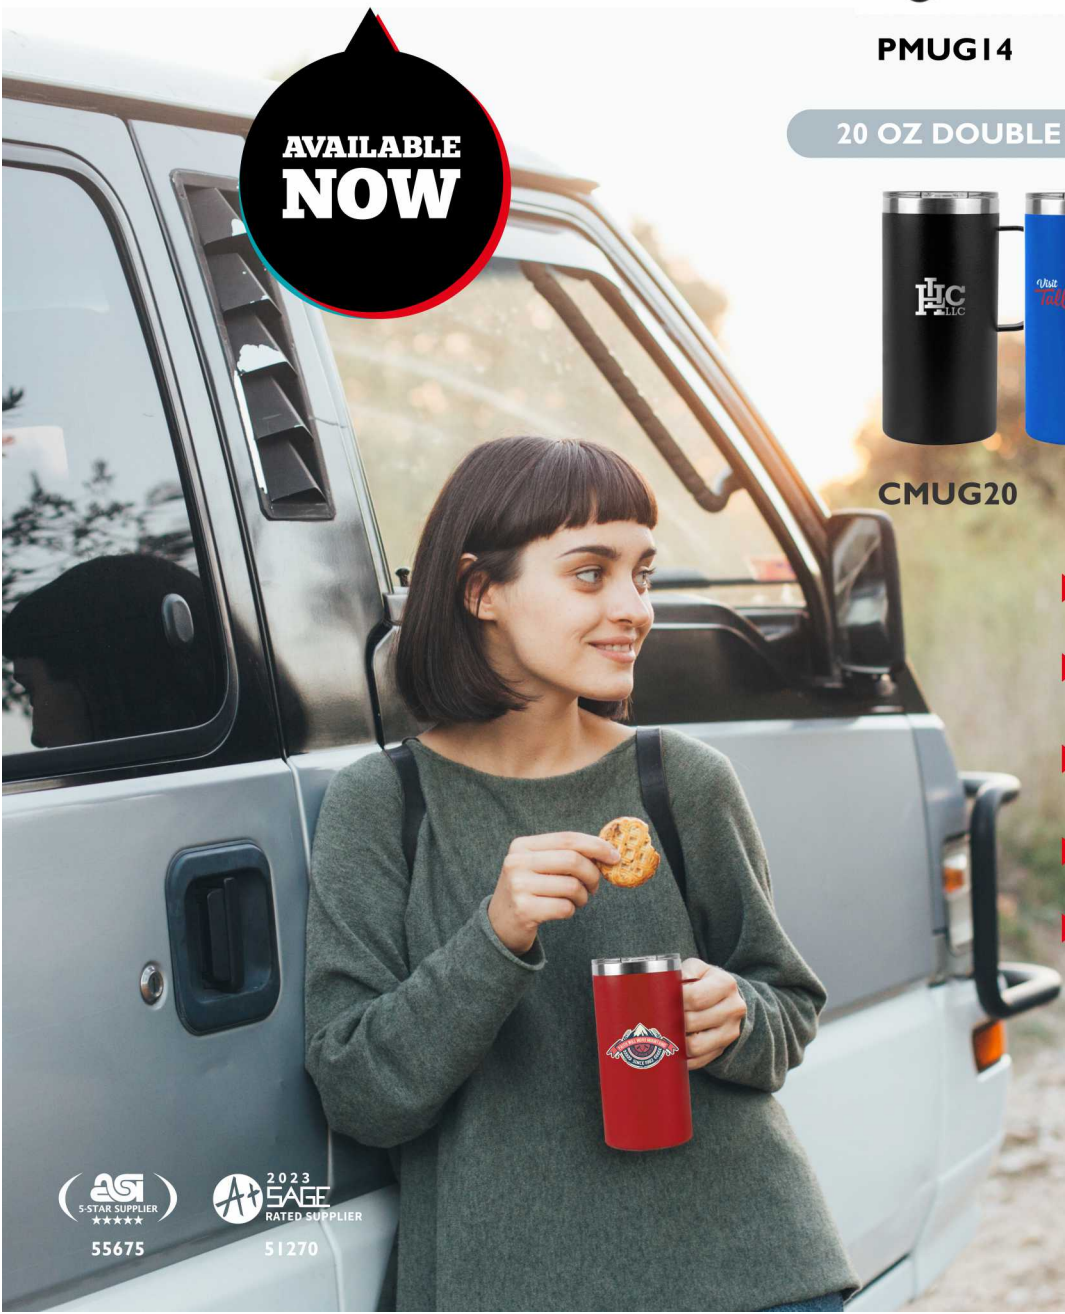

Double Walled
CAMPING MUGS

AVAILABLE NOW

14OZ DELUXE DOUBLE WALL CAMPING MUG

CMUG14 MOQ 48 **\$10.47 C**
AS LOW AS

14OZ ECONOMY DOUBLE WALL CAMPING MUG

PMUG14 MOQ 48 **\$7.45 C**
AS LOW AS

20 OZ DOUBLE WALL CAMPING MUG