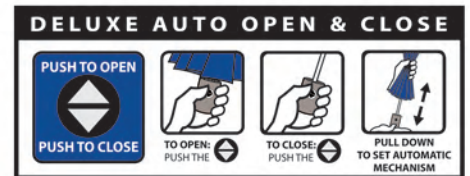

Keeping Your Stuff Dry!

FLASHLIGHT HANDLE WITH SWIVEL HEAD

Storm Flash

DELUXE AUTO OPEN & CLOSE FLASHLIGHT UMBRELLA

STYLE 8700

- 42" COVERAGE AREA
- BUILT IN FLASHLIGHT IN HANDLE WITH ADJUSTABLE HEAD
- DELUXE AUTO OPEN & CLOSE
- FOLDS TO 12 INCHES
- BATTERIES INCLUDED

OPEN & CLOSES AT THE PUSH OF A BUTTON!

COLORS AVAILABLE

SCAN AND SEE VIDEO

HOLIDAY SPECIAL • 24 PIECE MINIMUM

36	72	144	200	600
~~$21.50~~	~~$21.00~~	~~$20.50~~	~~$20.00~~	$19.50

INCLUDES (1) COLOR (1) LOCATION IMPRINT