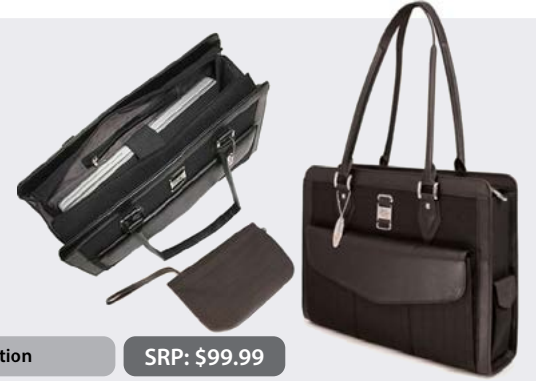

Part Number	Exterior Dimensions	Fits Laptop Screens Up To	Laptop Protection	SRP: $99.99
MEGNOS	Tote - 16.8" x 12.3" x 5"	16"	SafetyCell™ Laptop Protection	

Geneva – MicroFiber Hangbag

This is a real beauty that defines sophistication while delivering the most advanced technology available. Befitting its world-class name and legacy, the Geneva can accommodate laptops with 17.3" screens and delivers that touch of class as well as travel-hardy durability.

- Fits laptops with screens up to 17.3"
- Superior SafetyCell™ Laptop protection compartment
- Exterior cell phone pocket
- Detachable cosmetics pouch
- MicroFiber exterior is complimented with leather trim
- EZ-Access ticket pocket
- Stylish fittings and self-healing zipper
- Three convenient exterior accessory pockets