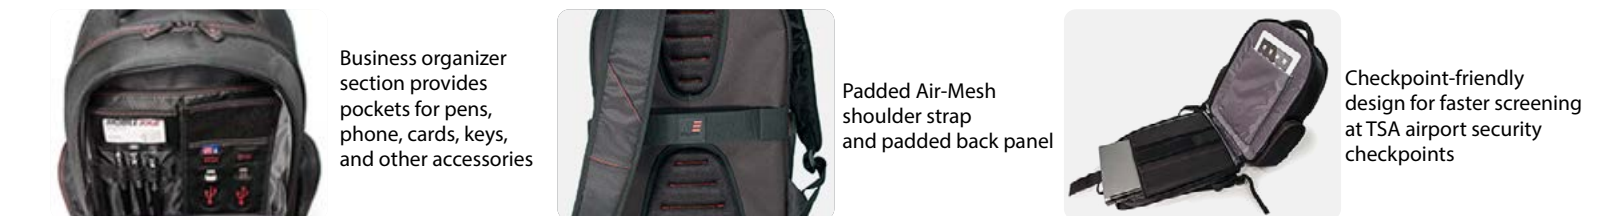

Business organizer section provides pockets for pens, phone, cards, keys, and other accessories

Padded Air-Mesh shoulder strap and padded back panel

Checkpoint-friendly design for faster screening at TSA airport security checkpoints