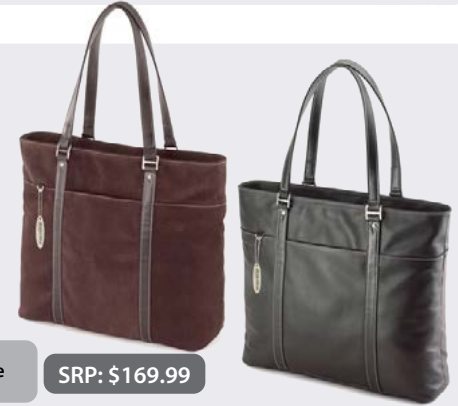

Part Number	Exterior Dimensions	Fits Laptop Screens Up To	Laptop Protection
Black Leather - METL01 Chocolate Suede - METL08	Tote - 14.5" x 18" x 5"	17.3"	SafetyCell™ Laptop Protection Sleeve

SRP: $169.99

Express Backpacks

The Express Backpack was designed from the start as a smarter way to carry your computer and gear! From the ergonomic straps and ventilated back panel to the protective laptop compartment, we've designed this pack to be better in every aspect. If you enjoy the freedom a backpack offers, this multi-purpose backpack is for you!

- Fits laptops with screens up to 16"
- Superior SafetyCell™ laptop protection compartment
- Fully-adjustable shoulder straps
- Ventilated and padded rear panel
- Roomy interior with pockets for wallet, files, phone, and more
- Additional pocket for files or magazines with EZ-access ticket sleeve
- Rubberized handle