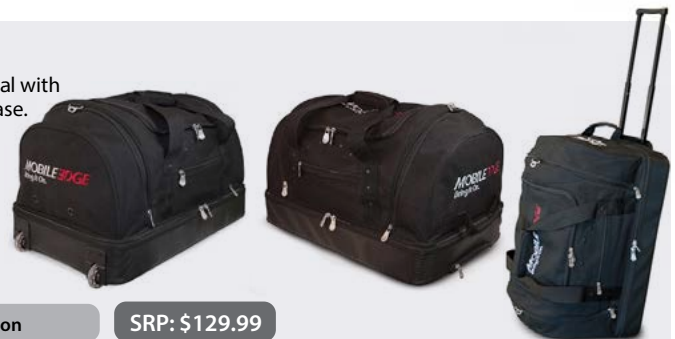

Part Number	Exterior Dimensions	Material	SRP: $129.99
ME-PGB1	Rolling Bag - 26" x 15.6" x 15"	900 Denier Ballistic Nylon