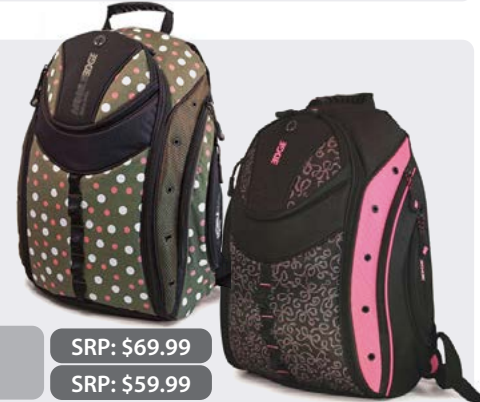

Part Number	Exterior Dimensions	Fits Laptop Screens Up To	Laptop Protection
Pink Ribbon - MEBPEX1 Green Dots - MEBPE9D	Backpack - 16" x 20" x 8.5"	16"	Padded Laptop Compartments

SRP: $69.99

SRP: $59.99

Slimline Paris Backpack

Designed for women by women, the Slimline Paris Backpack combines the best of today's fashion design and materials with the comfort, capacity, and functionality that only a backpack can offer! The Slimline Paris Backpack not only helps support your backpack, but also protects your laptop with our exclusive padded SafetyCell™ laptop compartment.

- Perfect for laptops with screens up to 16"
- Dedicated SafetyCell™ laptop protection compartment
- Plenty of room for files and magazines
- Workstation section for accessories, cell phones, cables, pens, etc.
- Ventilated and padded rear panel with ergonomic shoulder straps for carrying comfort