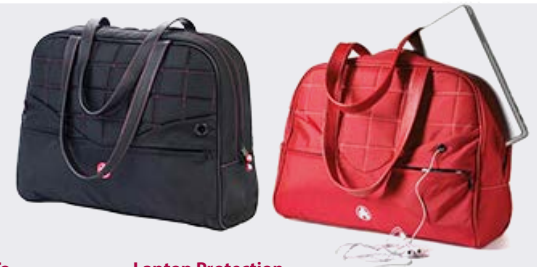

Part Number	Exterior Dimensions	Fits Laptop Screens Up To	Laptop Protection	
13"	Red: ME-SUMO99137 Black: ME-SUMO99130	13" - 16" x 12" x 5"	13.3"	Padded Laptop Compartment	SRP: $99.99
15"	Red: ME-SUMO99157	15" - 17" x 13" x 6"	15.4"		

Sumo Laptop Messenger Bags

The Sumo Messenger Bag is designed to take what the road dishes out, while giving you a place for all you travel essentials. Our built in adjustable laptop compartment will accommodate up to an 17" MacBook Pro, at the same time you will not find any Velcro under the front flap, to ensure no one knows when you're opening your bag. We also offer two quick adjustable cam buckles, so whether it's over the left or right shoulder you can adjust the strap to the perfect length without removing the bag.

- Fits Laptop PCs up to 16"
- Fits MacBook Pros up to 17"
- Premium, soft, durable, and water-resistant ballistic nylon
- Hidden buckles in a front flap with no Velcro
- Corduroy-lined adjustable laptop compartment
- Interior pockets for wallet, pens, and phone with a printed lining
- Front and rear exterior hidden zipper pockets
- Two under flap pockets
- Two quick adjust shoulder strap buckles to accommodate left or right handed users