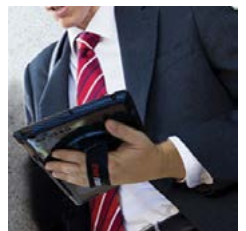

Gaming Collections.....4-11

Check out our collection of laptop gaming backpacks, portable power chargers, mouse mats, and wrist rests for your keyboard and more.

- CORE Gaming Laptop Cases and Accessories 4-6
- Alienware Laptop Cases 7-11

Men’s Laptop Cases 12-18

Explore our full line of men’s laptop cases

Women’s Laptop Cases 19-23

Discover our range of women’s laptop cases

ScanFast Collection 24

Explore our ScanFast checkpoint-friendly laptop cases

Travelers/Road Warriors.....25

Perfect for the gym, overnight trip or a weekend getaway

Eco-Friendly Collection.....26

Protect your laptop and the environment with the Mobile Edge ecollection

Education Collection 27-29

Review most popular cases for education - K-12 or college students

Accessories 30-33

Discover our accessories - keeps you productive, connected, and in control

iPad and Tablet Cases 34-35

Explore our cases and accessories for an array of iPads / tablets

SUMO Collection 36-39

Check out our SUMO collection - Fusing fashion savvy colors with durable design

Maddie Powers Collection.....40-41

Brighten up your work day with fresh designs by Maddie Powers