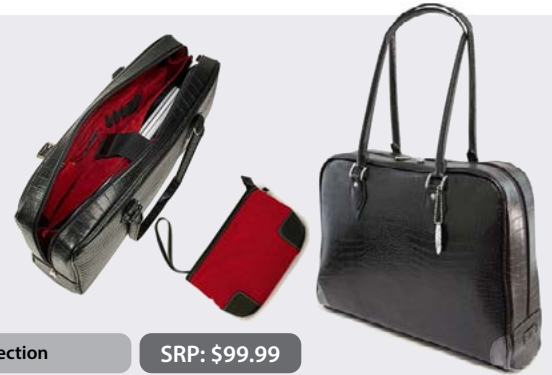

Part Number	Exterior Dimensions	Fits Laptop Screens Up To	Laptop Protection	SRP: $99.99
MEMC1S	Handbag - 16.5" x 12.5" x 4.5"	16"	SafetyCell™ Laptop Protection	

Geneva Onyx Laptop Tote

The Onyx Geneva Laptop Case combines designer quality materials and fittings with the functionality, organization, and laptop protection that only Mobile Edge can offer!

The tailored construction of the Geneva protects your laptop in the dedicated SafetyCell™ laptop compartment while also providing additional sections and pockets for your papers and accessories. This feature rich, classic design will keep you looking good for years to come!

- Fits laptops with screens up to 16"
- Dedicated SafetyCell™ laptop protection compartment
- Separate section for files, books, and magazines
- Exterior pockets for easy access
- Removable accessories/cosmetics pouch