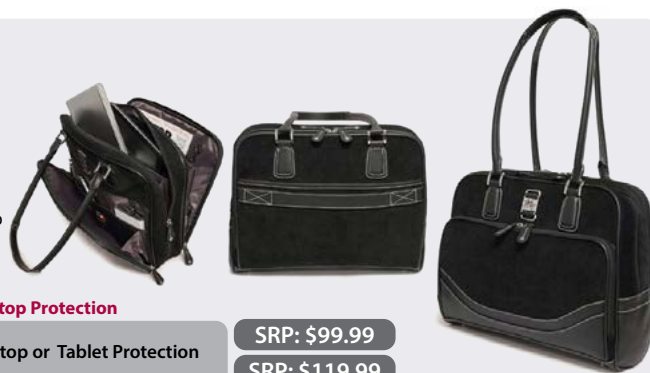

Women's Laptop Cases

Classic Corduroy Laptop Totes

The classic styling and rich Corduroy fabric give this case an attractive, sophisticated look and feel. Available in two sizes, the case features a padded laptop pocket, a soft fur-lined iPad/tablet pocket, two storage sections, and a separate accordion file section plus a zip-down workstation for your travel accessories.

- Classic styling with fashion-inspired materials
- Poly-fur lined pocket specifically for an iPad or tablet
- Zip-down workstation
- Two leather-wrapped handles for carrying comfort
- Separate accordion file section
- Full-length exterior pocket and handy trolley strap
- Matching accessory clutch

Part Number	Exterior Dimensions	Fits Laptop Screens Up To	Laptop Protection	
14.1" MEWCCS	Small - 15.5" x 12" x 6"	14.1" Ultrabooks/Laptops	Padded Laptop or Tablet Protection	SRP: $99.99
16" MEWCCL	Large - 17.5" x 14" x 6"	16" Ultrabooks/Laptops		SRP: $119.99

Corduroy Tablet/Ultrabook/Chromebook Totes

The Corduroy Ultrabook/Tablet Totes are a perfect combination of looks and features for any situation. These sleek totes are specifically designed for today's Ultrabooks and tablets. They share the fashion-inspired styling of our larger totes but in a compact, convenient size.

- Classic styling with fashion-inspired materials
- Padded compartment for Ultrabook*
- Poly-fur lined pocket specifically for an iPad or tablet
- Integrated workstation for accessories
- Compact size for life on the go
- Removable and adjustable shoulder strap
- Easy access front pocket for tickets/smartphones, etc.

*(Ultrabook compartment available only in MEWCUT)