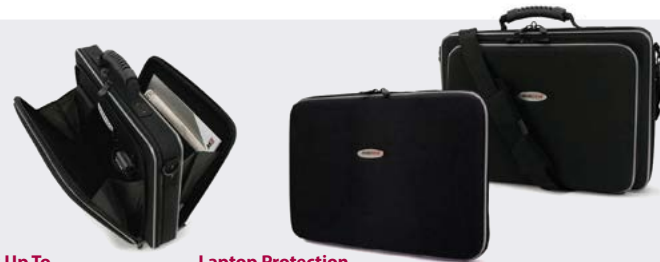

Part Number	Exterior Dimensions	Fits Laptop Screens Up To	Laptop Protection	SRP
Portfolio: MEVSC2 Ultra: MEVUC2	Portfolio - 17.5" x 12.5" x 1.7" Ultra - 17.5" x 12.5" x 4.5"	16"	Padded Laptop Section	SRP: $39.99
				SRP: $79.99

Tech Messenger Bag

This sleek and stylish lightweight bag provides secure storage for your personal items, wallet, camera, chargers, cords, and keys plus a zippered pocket for valuable items. The padded fur-lined pocket will protect your iPad or other tablet. The integrated accessory organizer features pockets for your phone, flash drives, memory cards, pens, and business cards. Two full-size exterior pockets provide easy access to items you need to reach quickly.

- Designed to fit laptops with screens up to 14.1", with an additional padded pocket for an iPad or tablet
- Classic styling with vegan leather exterior
- Padded, poly-fur lined pocket protects your iPad or tablet
- Adjustable, detachable shoulder strap, and polished hardware
- Cotton twill lining
- Zippered front pocket and full size rear pocket for magazines and/or files