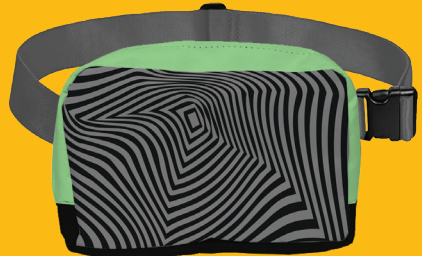

#2313T

Super Sale- 6 oz Econo Cotton Tote (16"Hx15"W)
Min. Quantity: 50 **\$2.48** (R)

#CL11

Super Sale- Full Size Double Thick Sublimated Neck Gaiter (18"Hx10.5"W)

Min. Quantity: 50 **\$2.48** (R)

#CL12

Super Sale- Sublimated Cooling Fabric Neck Gaiter (14"Hx10.5"W)

Min. Quantity: 50 **\$1.65** (R)

#CL16

Super Sale- Sublimated Neck Gaiter With Filter Pocket (14"Hx9"W)

Min. Quantity: 50 **\$3.33** (R)

CrossBody Pack

The Latest Promo Craze

#FP09

Customized CrossBody Pack
(5"Hx7.50"Wx2" Full Body Gusset)

25	100	200	500	1000
\$13.75	\$12.88	\$12.50	\$9.31	\$8.52 (R)

Different Zipper & Strap Colors Available

sales@limelightusa.com

ASI67557

SAGE66984