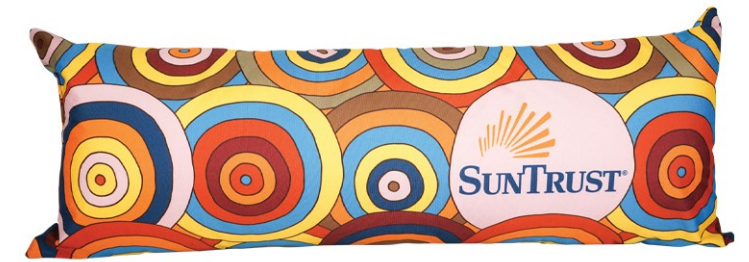

P009
Sublimated Lumbar Pillow
14"H x 38"W