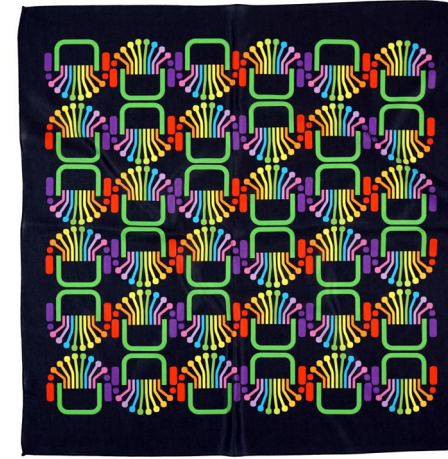

Sublimated Bandanas & Gaiters

BAN001
Traditional Full
Color Promotional Bandana
22"H x 22"W