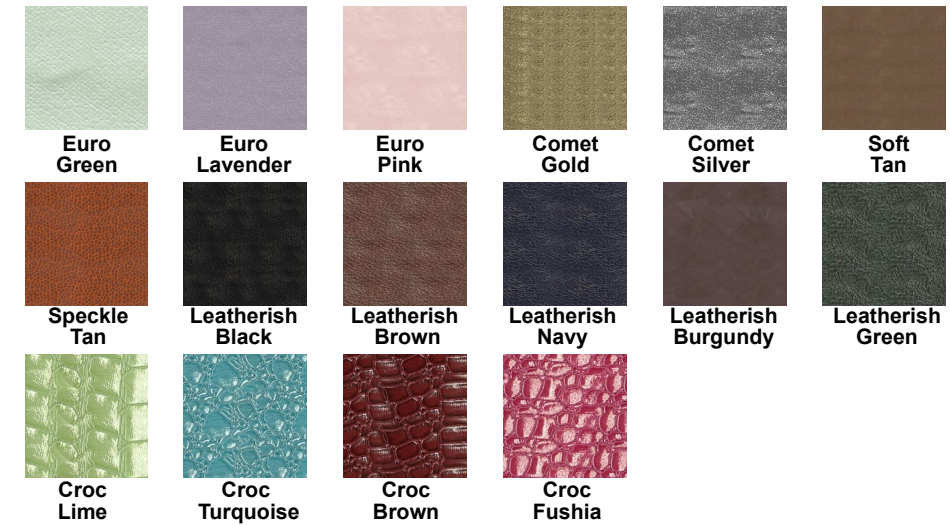

Luxury Totes Handle & Bottom Reinforcement