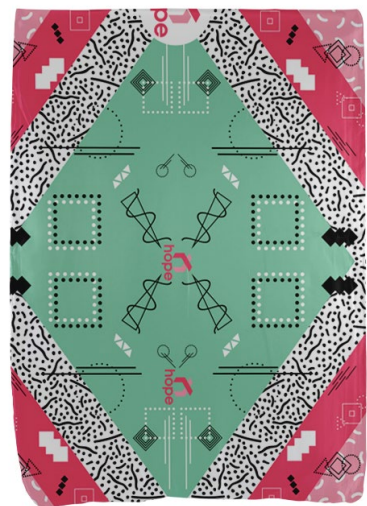

CL04
Full Color
Silky Scarf
22"H x 64"W