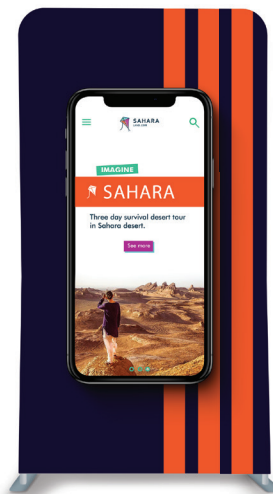

FREE SETUP

Offer valid until 12/31/22. Use promo code EQP22Q3 to claim discount. Price reflects FOB Atlanta, GA. Pricing applies to any quantity below 50 pcs. Further discounts apply above that point.

STRAIGHT FABRIC DISPLAYS

All Options Include A Full Coverage, Full Color Dye Sublimation Print with PMS Color Match

ALUMINUM
TUBING
FRAME

SIZE (LxH)	Single-Sided Price	Double-Sided Price
2ft: 24x89" Complete Unit	$218 DTS11114	$235 DTS11111
3ft: 36x89" Complete Unit	$262 DTS11214	$286 DTS11211
4ft: 48x89" Complete Unit	$304 DTS11313	$334 DTS11311
5ft: 60x89" Complete Unit	$357 DTS11413	$394 DTS11411
8ft: 96x89" Complete Unit	$503 DMB11121	$596 DMB01121
10ft: 114x89" Complete Unit	$620 DMB11221	$693 DMB01221
20ft: 234x89" Complete Unit	$1,195 DMB11321	$1,371 DMB01321

- Complete set includes: aluminum tubing frame, printed fabric, and carry bag
- 8oz stretch polyester
- Full-color, full coverage digital print
- *Single or double-sided print options*
- Easy to assemble and lightweight
- Replacement fabrics also available

CREATE YOUR CUSTOM SIZE w/ NO MINIMUMS
Contact us for custom pricing

(C)