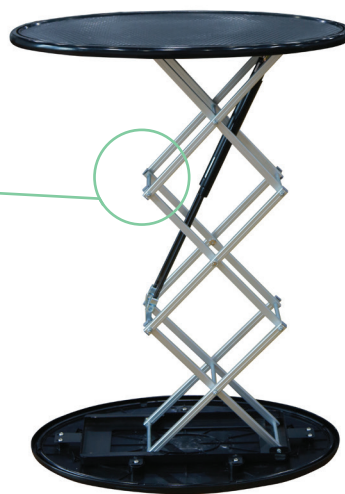

- **Size: 27"W x 16"D x 37"H**
- **Full Color 360° Imprint**
- **8oz Stretch Polyester**

The perfect addition to your display!

Sturdy metal cross-braces with hydraulic springs for simple setup and takedown