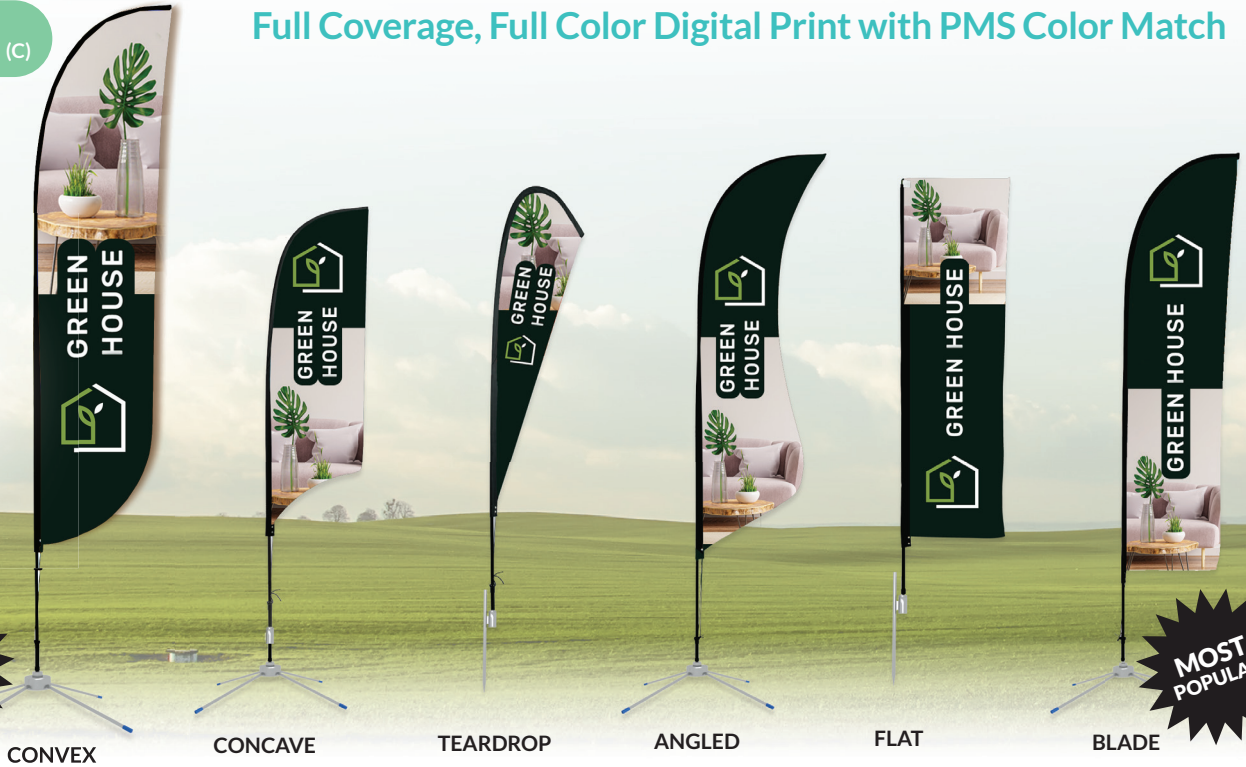

Speedy Delivery: DMP delivers customized products in just 7 to 10 days. Trust us for your last-minute event needs.

Complete Units Starting At

CUSTOM FEATHER FLAGS

Full Coverage, Full Color Digital Print with PMS Color Match

JUST $145 (C)

CONCAVE

TEARDROP

ANGLED

FLAT

Complete Kit Includes: Full-color digitally printed graphic, carbon fiber poles, carrying bag and chrome plated ground stake stand.

Size	Single-Sided (1-25 pcs)	Double-Sided (1-25 pcs)
9ft Complete Unit	$145	$175
12ft Complete Unit	$161	$192
15ft Complete Unit	$173	$230
17ft Complete Unit	$193	$249

Need a hard surface cross base? In addition to a ground stake: Add $62 (C) • Instead of ground stake: Add $45 (C) (C)
Item numbers vary based on shape, size, and print configuration.