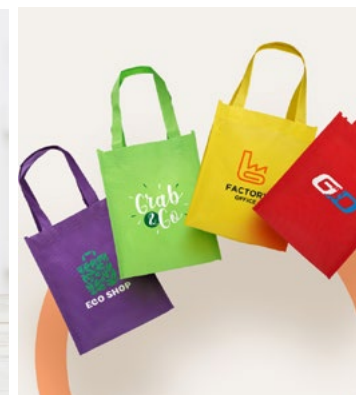

Available Colors

QTY	12	25	50	100	250	500	1000	2500+
1 COLOR IMPRINT	$5.30	$4.06	$3.26	$2.58	$1.87	$1.84	$1.81	$1.39
2 COLOR IMPRINT	$5.90	$4.66	$3.86	$3.18	$2.47	$2.44	$2.41	$1.99
B UNLIMITED	$7.05	$5.81	$5.01	$4.33	$3.62	$3.59	$3.56	$3.14