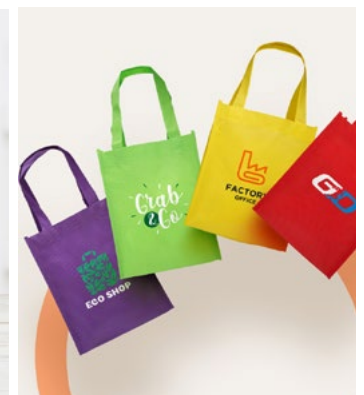

Available Colors

QTY (c)	12	25	50	100	250	500	1000	2500+
1 COLOR IMPRINT	$5.30	$4.06	$3.26	$2.58	$1.87	$1.84	$1.81	$1.39
2 COLOR IMPRINT	$5.90	$4.66	$3.86	$3.18	$2.47	$2.44	$2.41	$1.99
BUNLIMITED	$7.05	$5.81	$5.01	$4.33	$3.62	$3.59	$3.56	$3.14