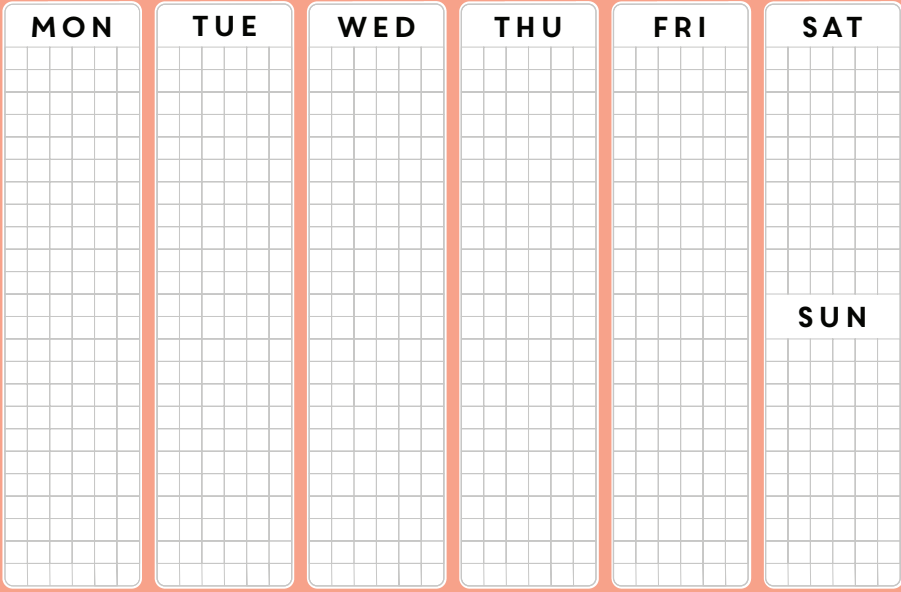

Map Out A Plan

Cindy's Week

Features
Inks: Peach Bloom/White Digital Ink
Font: Madina Clean
Paper: White Smooth 70 lb.

Weekly Planner Pad - PL63826
Price Group: PL14