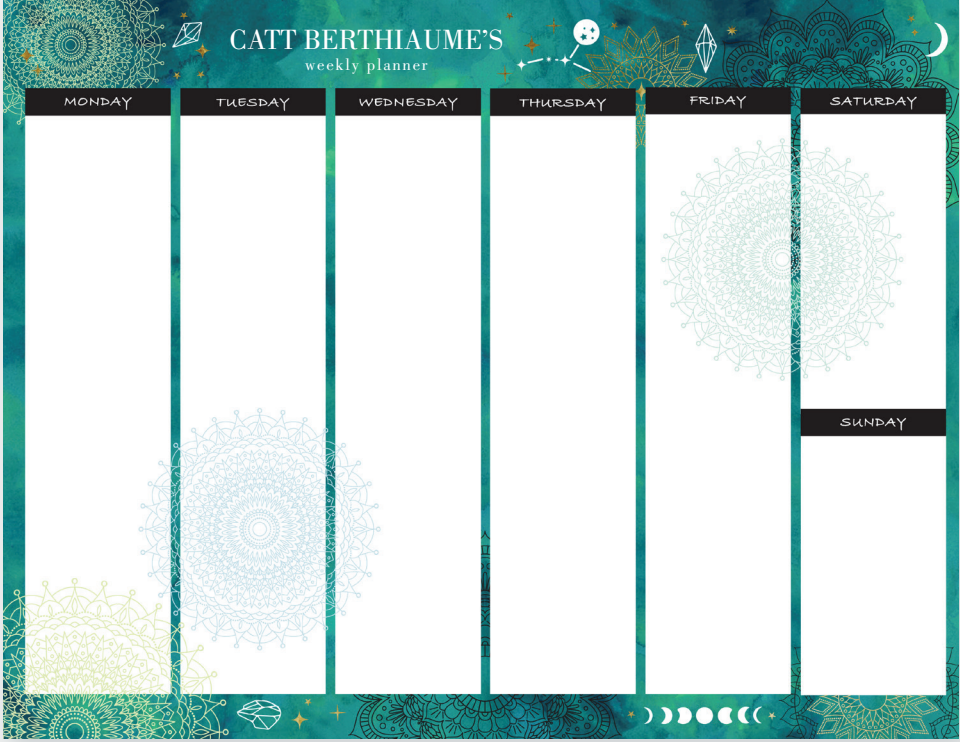

Mystical

Features
Ink: White Digital Ink
Font: Bodoni Pro Book
Paper: White Smooth 70 lb.

Weekly Planner Pad - PL63827
Price Group: PL14