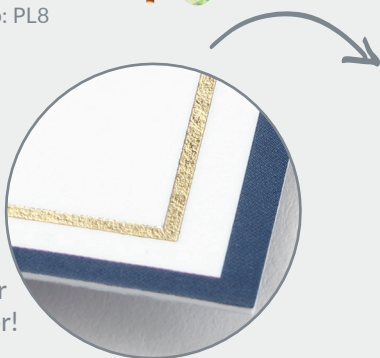

Thick and Thin

Features

Ink/Foil: Midnight Digital Ink/Gold Foil

Fonts: Bodoni Pro Book/Brunella Script

Paper: White Smooth 130 lb.

Envelope: White Euro Flap

Note Card - PL60026C

Note Folder - PL60026F

Price Group: PL8

Choose your
real foil color!