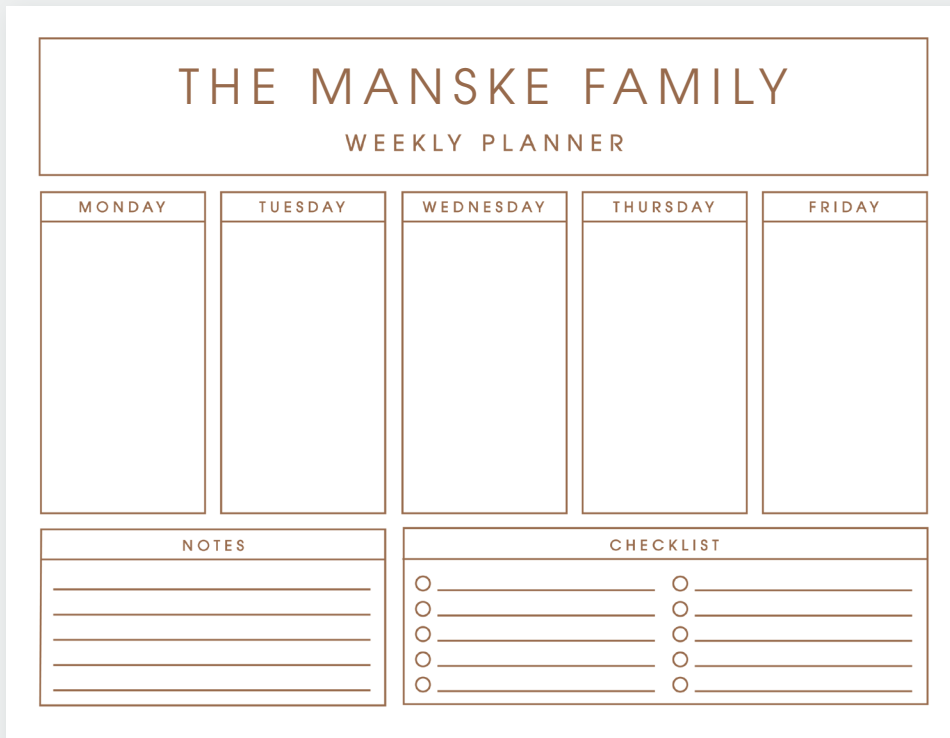

Features
Ink: Timber Digital Ink
Font: Avant Garde
Paper: White Smooth 70 lb.

Weekly Planner Pad - PL63823
Price Group: PL14