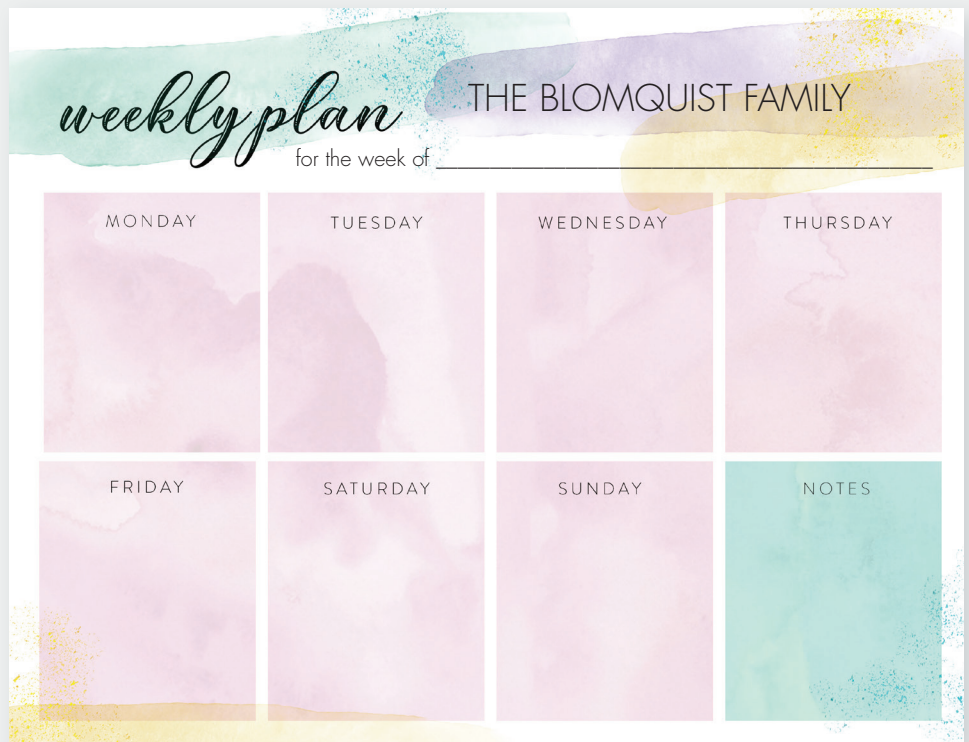

Features
Ink: Black Digital Ink
Font: Futura Light
Paper: White Smooth 70 lb.

Weekly Planner Pad - PL63825
Price Group: PL14