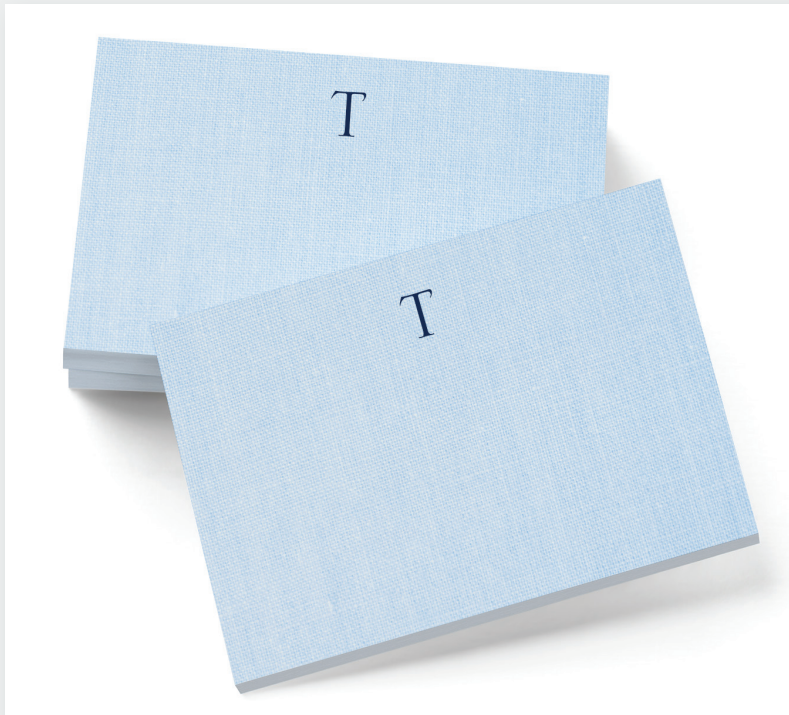

Features

Inks: Moss/Black Digital Ink

Fonts: Good Vibrations/Bodoni Pro Book

Address Labels - PLK62449

Price Group: ADDLBL

THE BRASS FAMILY

*129 Tanglewood Lane
Blue Earth, Mn 56013*

Faux Linen