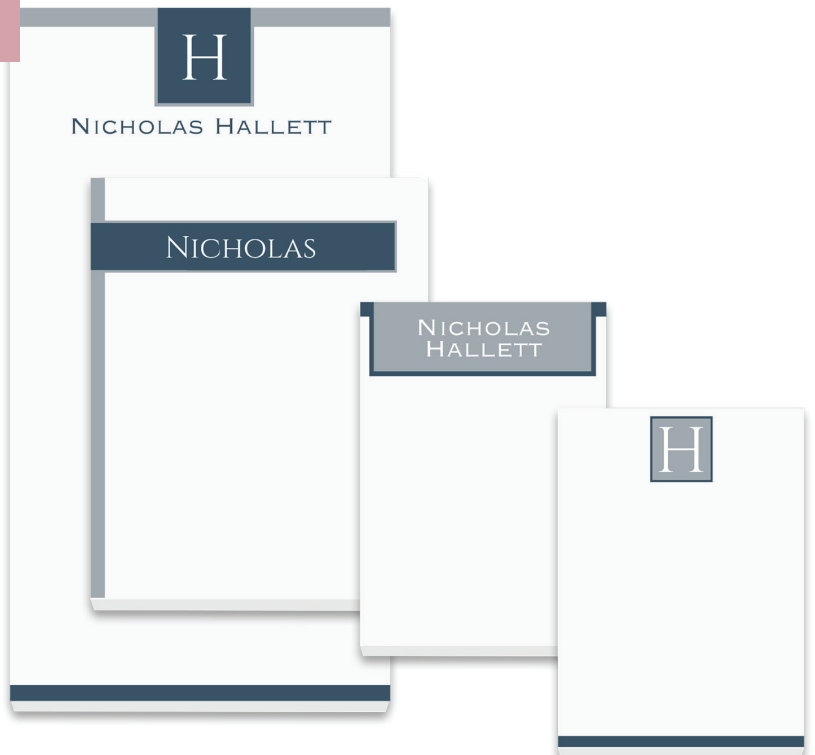

Bold Monogram

Features

Inks: Slate/Platinum Digital Ink
Fonts: Copperplate Gothic 32 BC/Cinzel Regular
Paper: White Smooth 70 lb.

100 Sheet Notepad Set - TWS56058GS
Price Group: NPAD100

50 Sheet Notepad Set - TWS56058GS50
Price Group: NPAD50

This set includes one pad each in sizes 4¼" x 8½"
and 4¼" x 6¼" and two pads that are 3⅞" x 4¼".