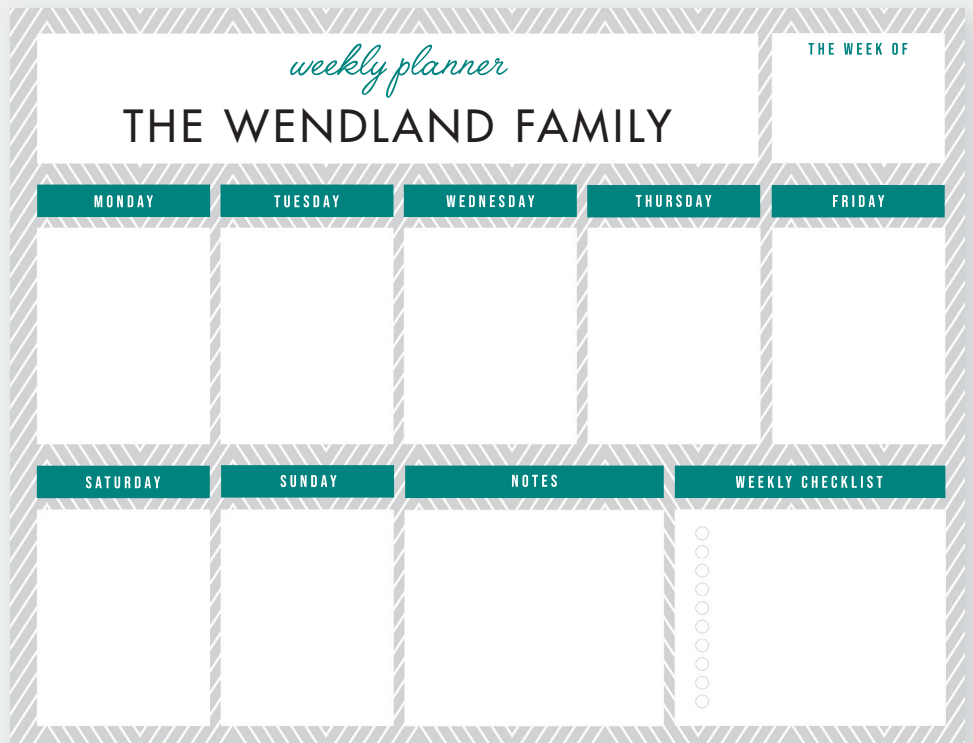

Stationery

collection

Weekly Planners

Personalized Weekly planners are a fun way to stay organized all week long. Create a menu plan, keep track of appointments or the family schedule with colorful tear-off planner pads. They're a great gift for students, teachers, parents – and yourself.

Sizes and Quantities

Weekly Planners on pages 82-87 are sold individually as 1 pad of 52 sheets.

Notched Background

Features
Inks: Teal/NU/Black Digital Ink
Font: Futura Medium
Paper: White Smooth 70 lb.

Weekly Planner Pad - PL63821
Price Group: PL14