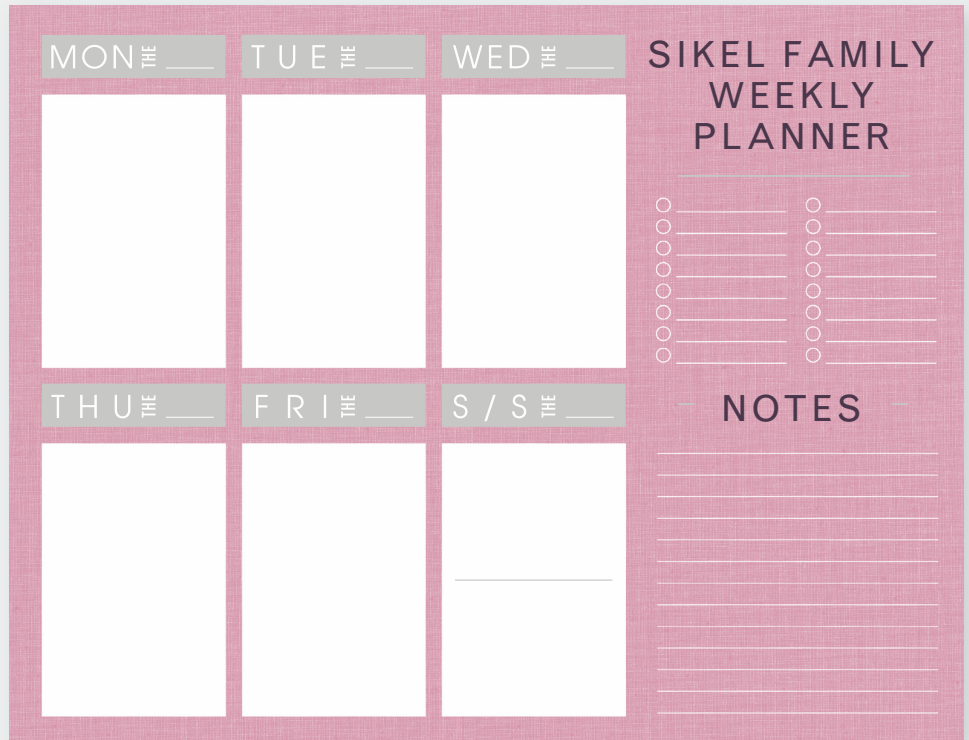

Pick Your Color

Features
Inks: Rosewood/Steel/Raisin Digital Ink
Font: Grotisque Regular
Paper: White Smooth 70 lb.

Weekly Planner Pad - PL63824
Price Group: PL14

Keeping it Straight