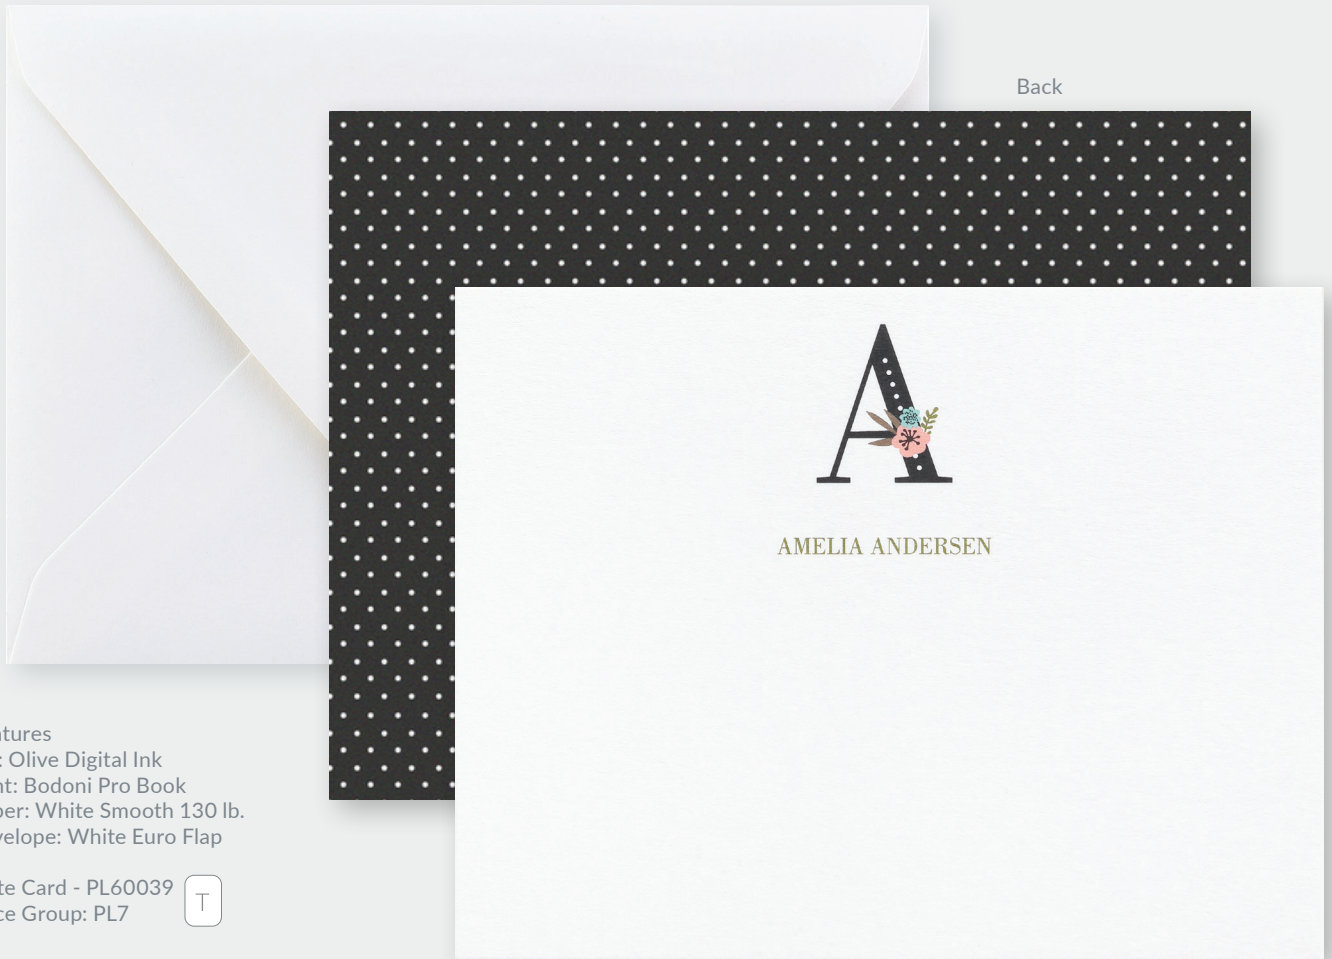

Floral Character

Features

Ink: Olive Digital Ink
Font: Bodoni Pro Book
Paper: White Smooth 130 lb.
Envelope: White Euro Flap

Note Card - PL60039

Price Group: PL7

Color Bias