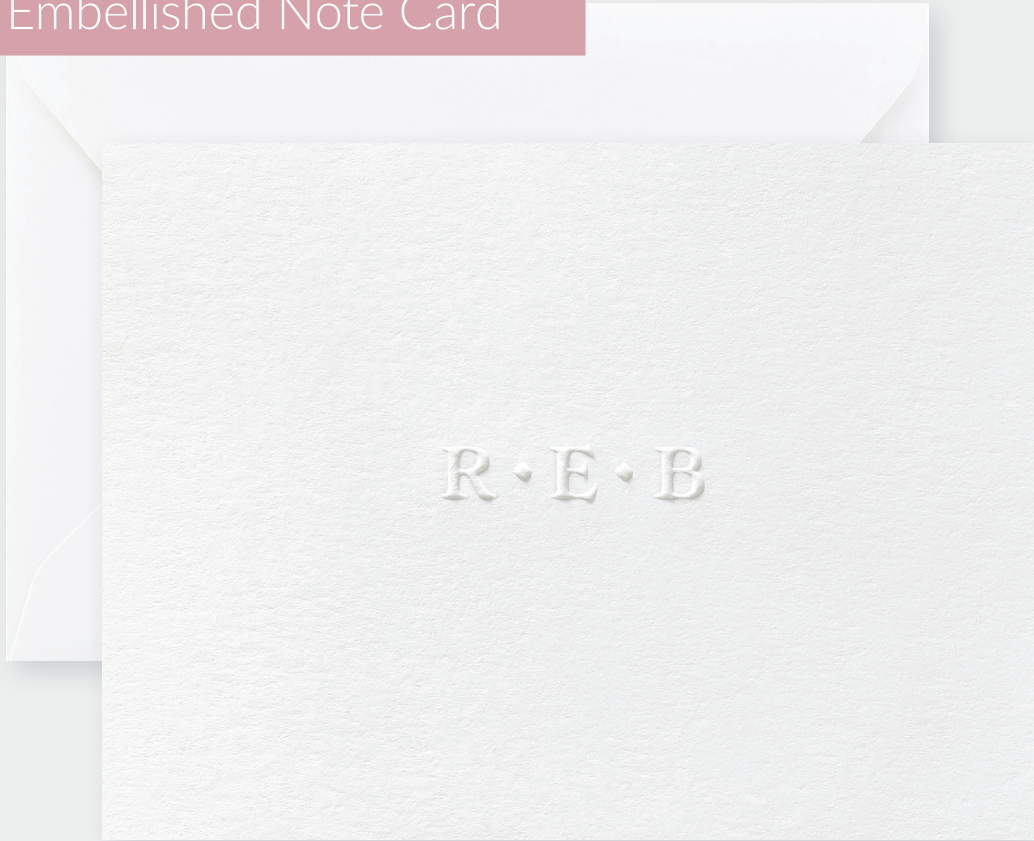

Embellished Note Card

Features
Ink: Embossed
Design: 1006M
Paper: White Smooth 130 lb.
Envelope: White Euro Flap

Note Card - PL63818C
Price Group: PL16