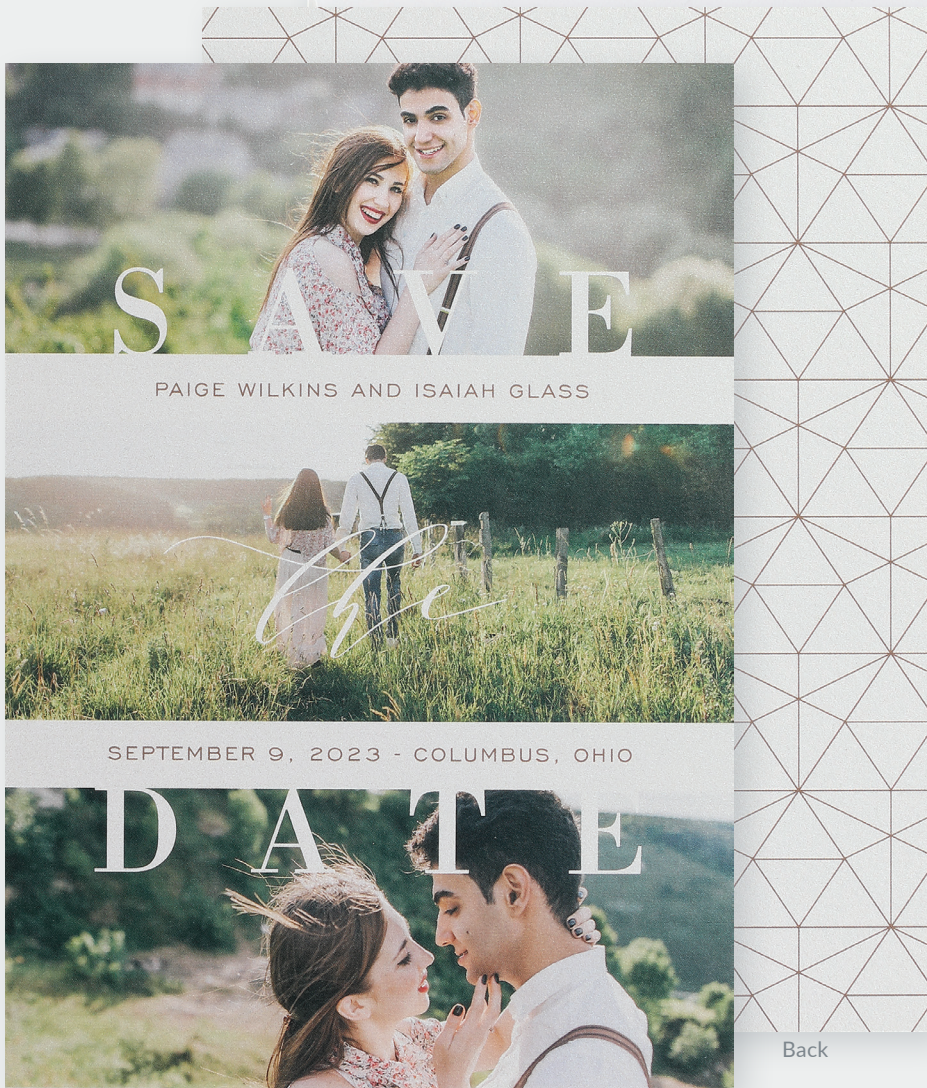

# Geometric Love Story

A7 | Digital Color | SV60108

CHOOSE FROM  
4 OPTIONS:  
Large Card - A7  
Small Card - A2  
Postcard - A2  
Magnet - A2

A2 Magnet | SV60108SM

Postcard | SV60108PC

Features  
Ink: Timber Digital Ink  
Font: Engravers Gothic  
Verse: Custom  
Paper: White Shimmer 105 lb.  
Envelope: White Euro Flap