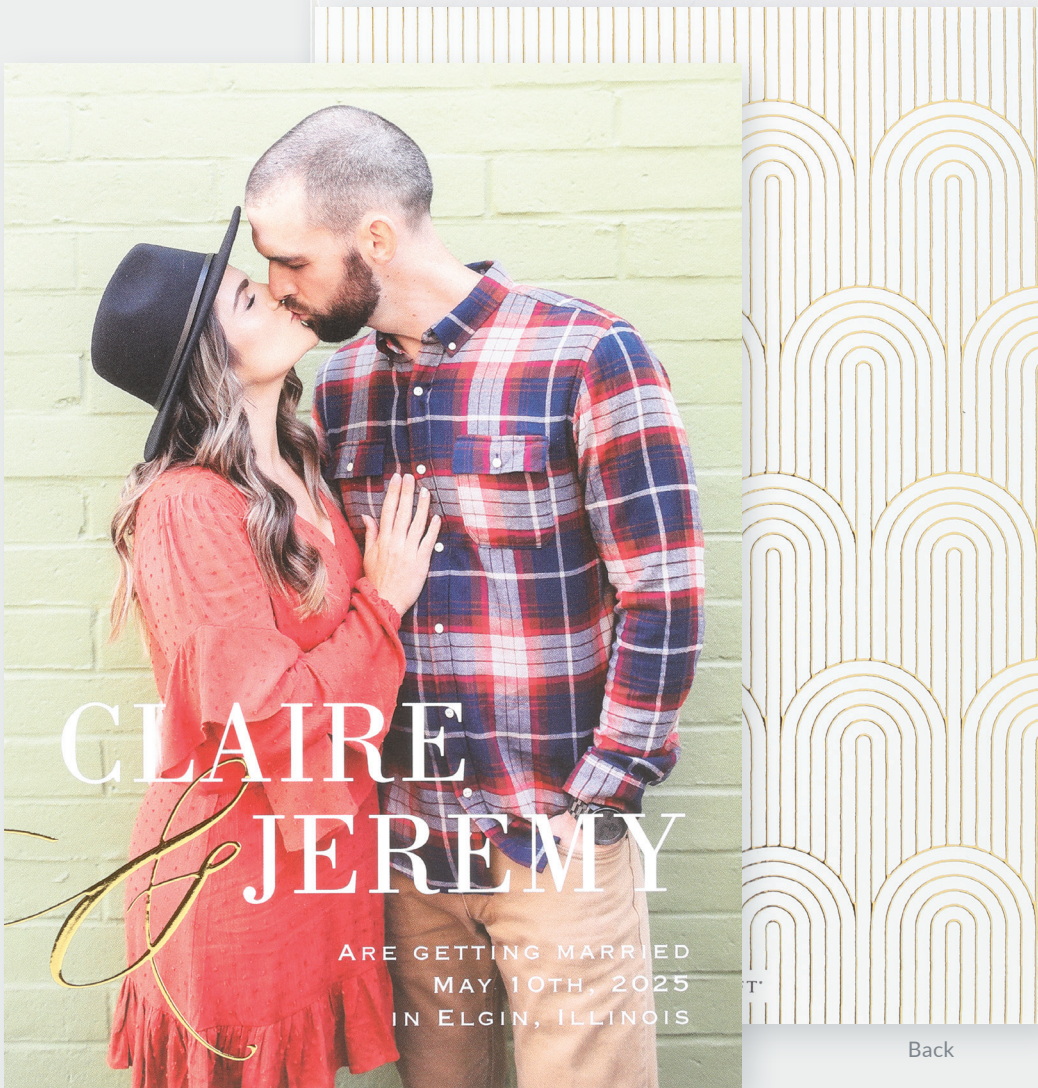

A7 Item Number - SV60106 

A2 Item Number - SV60106SM 

Postcard Item Number - SV60106PC 

Together With Love

A7 | Foil 2-sides | SV62810

A2 | Foil 1-side | SV62810SM

A2 Magnet | Foil 1-side | SV62810SM

Postcard | Foil 1-side | SV62810PC