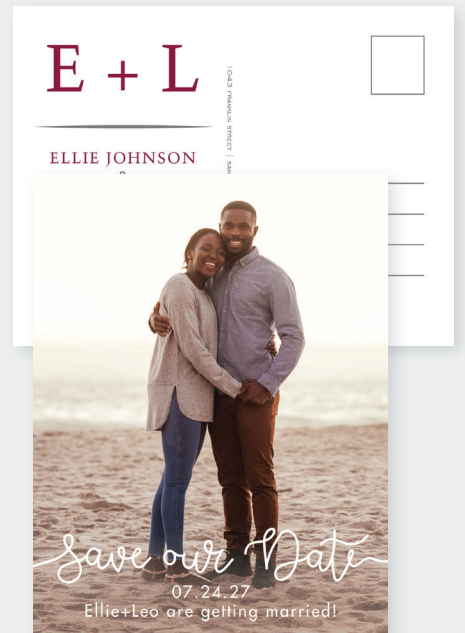

Postcard | SV64069PC