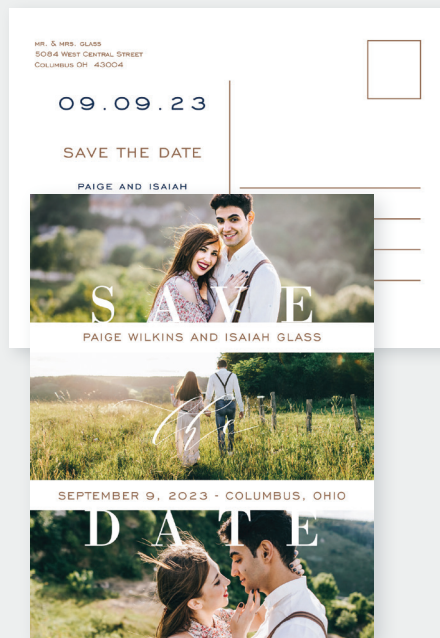

# Geometric Love Story

A7 | Digital Color | SV60108

CHOOSE FROM  
4 OPTIONS:  
Large Card - A7  
Small Card - A2  
Postcard - A2  
Magnet - A2

A2 Magnet | SV60108SM

Postcard | SV60108PC

Features  
Ink: Timber Digital Ink  
Font: Engravers Gothic  
Verse: Custom  
Paper: White Shimmer 105 lb.  
Envelope: White Euro Flap