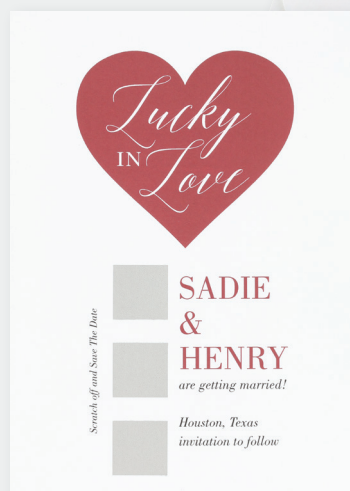

Save the Date

collection

Digitally Printed Scratch Offs

Engage guests by having them scratch off the foil hiding the couple's wedding date on these fun interactive cards. All save the dates in this selection feature high-quality digital printing on both the card front and back.

Paper Stock

These save the dates are printed on 115 lb. white smooth paper.

Size and Envelope

Large (A7) Scratch off save the dates feature 2-sided digital printing. White euro-flap envelopes are included with all scratch off save the date cards.