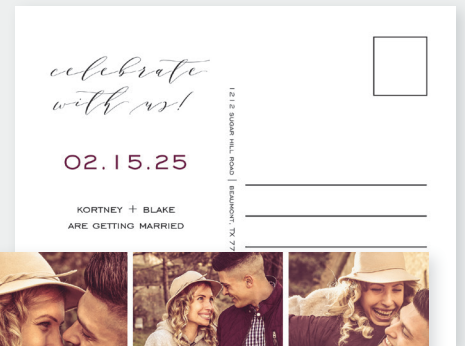

Postcard | SV62817PC

Features

Inks: White/Mulberry/Black Digital Ink

Fonts: Engravers Gothic/Baskerville

Verse: Custom

Paper: White Smooth 115 lb.

Envelope: White Euro Flap

A7 Item Number - SV62817

Price Group: SV21

A2 Item Number - SV62817SM

Price Group: SV20

Postcard Item Number - SV62817PC

Price Group: SV25

A2 Magnet | SV62817SM