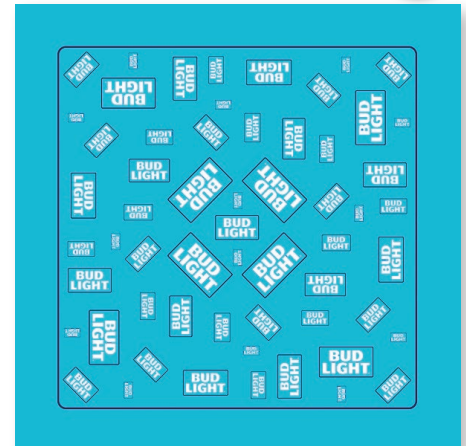

## IDEA CENTER

LEARN MORE 

Video 

Combine your branding  
2 for 1  
100% Customer  
Brand Reach

The Perfect Beverage Pairing:

- Pet Triangles = Promo Giveaway
- Bandanna Swag = Online to Company Store Retail Sales