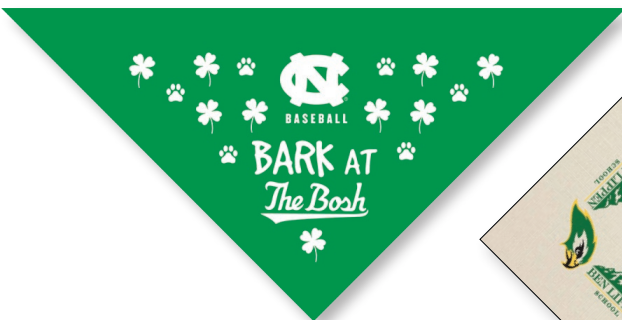

# SPIRIT WEAR BANDANNAS TO HANKIES

CHEER GEAR FOR ALL SPORTS & EVENTS

LEARN MORE 

Over 23 colors to choose from

For people or pets

Make sure your brand is connected with:

- Recreational Leagues
- High Schools
- College / Universities
- Professional Teams
- Fund Raisers / School Give Aways
- Causes / Events / Functions