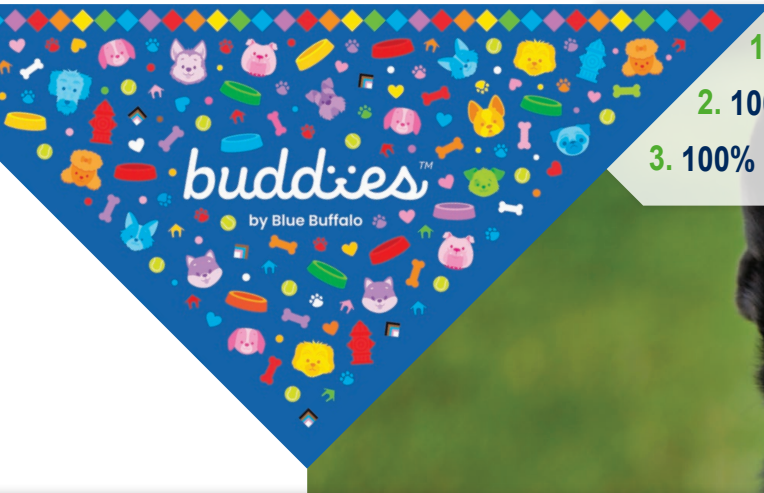

DIGI-PET TRIANGLES - 3 Materials & Sizes

DIGITAL FULL COLOR TO PHOTOGRAPHIC ARTIST BRANDING

1. 100% Cotton-Traditional (Direct to Fabric)
2. 100% Fine Sateen Cotton-Shine/Sheen (Direct to Fabric)
3. 100% Polyester Peachskin with Soft Satin Feel (Dye Sublimation)

[LEARN MORE](#)