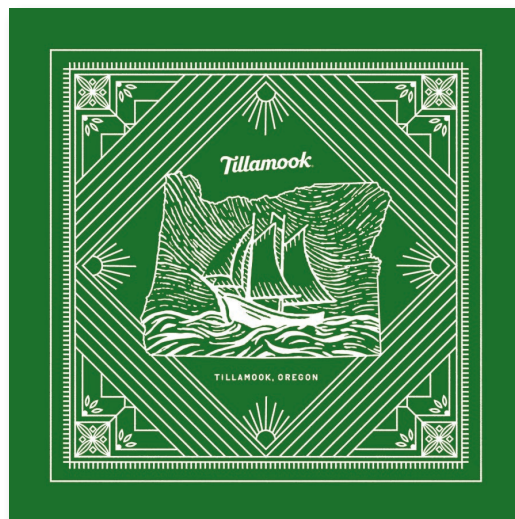

#### 4600 Series Neon Solids

22" x 22"; 4 Colors USA; 100% Cotton

Neon Yellow  
B22SOL-000515

Neon Orange  
B22SOL-000514

Neon Green  
B22SOL-000504

Neon Pink  
B22SOL-000506

**VIBRANT IN REAL LIFE**

1 Color imprint on Kelly  
4800 Series Blanks