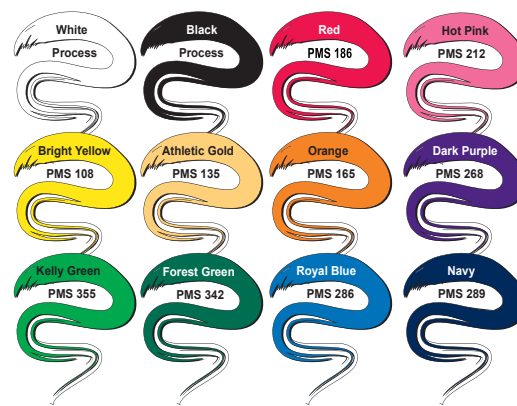

## IMPRINTS -- Silkscreen

Multi-color imprints: We can print silkscreen imprints in up to six colors. Every color requires its own screen and running charge. The minimum order for a multi-color imprint is 144 pieces. PMS color imprints: Unless requested, exact color matching is not guaranteed. Colors will be matched as close as possible. A PMS color is guaranteed on white/natural bandanna only.

## WARRANTY

BP is committed to quality, not only in our products but in the service we provide. Due to the nature of fabric, we cannot guarantee against variances in the color, shade, texture, size, and construction of finished goods. Fabric colors may vary from one lot to the next. Exact matching of fabric colors on reorders or the degree of colorfastness cannot be guaranteed. Similar colors of different materials & sizes may not be an exact match. Domestic colors and import colors are not the same. **OUR PRODUCTS ARE NOT PRIMARILY INTENDED FOR CHILDREN AGES 12 AND UNDER.**

## 12 Standard Ink Colors

There is a mixing charge when exact PMS color matches are requested. Exact matches should be done on white or natural bandannas only. Exact PMS matches are not guaranteed on colored bandannas.