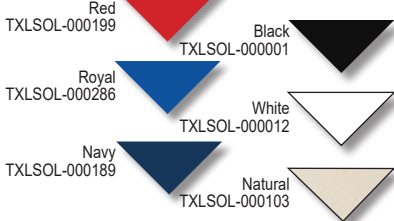

100% USA MADE PET TRIANGLES

PETS WITH FUNCTIONAL LOGO ACCESSORIES GET NOTICED

X LARGE

[LEARN MORE](#)

4827T Series
27"x 27"x 38" 6 Colors
USA MADE; 100% Cotton

IMPRINT One color only.