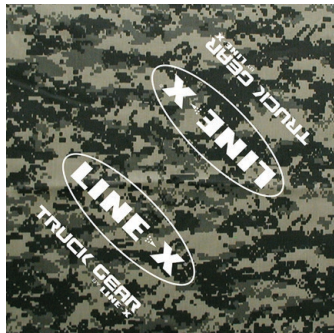

## PET TRIANGLE OPTIONS AVAILABLE ON ALL NOVELTY DESIGNS

Woodland 000025

Stars & Stripes 000134

Princess Paw Paisley 000343

Digital ACU 000069

**FREE 4-PACK SAMPLE KIT** 

American Flag 000114

Bones & Paws 000529