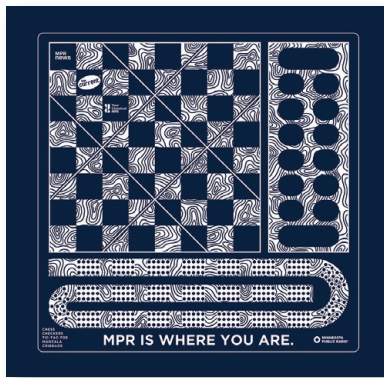

## IDEA CENTER

Coastal Map

State Map

LakeTrail State Map

Game Map

- TRAILS • CAMPS • MARATHONS • SCHOOLS
- CAMPUS • STATE PARKS • HIKING • FESTIVALS
- SCAVENGER HUNTS • LAKES • CITY VISITORS

[LEARN MORE](#)

**Map** ♦ **Wear**™

Let us MAP out your ideas on bandannas, we have over 26 colors to choose from.

Go full photographic digital for your adventure maps!

Video

**A BANDANNA** is the perfect Map! It doesn't tear, it's eco-sustainable and it has multitudes of uses! **Always with you when you need it... wear or fold.**