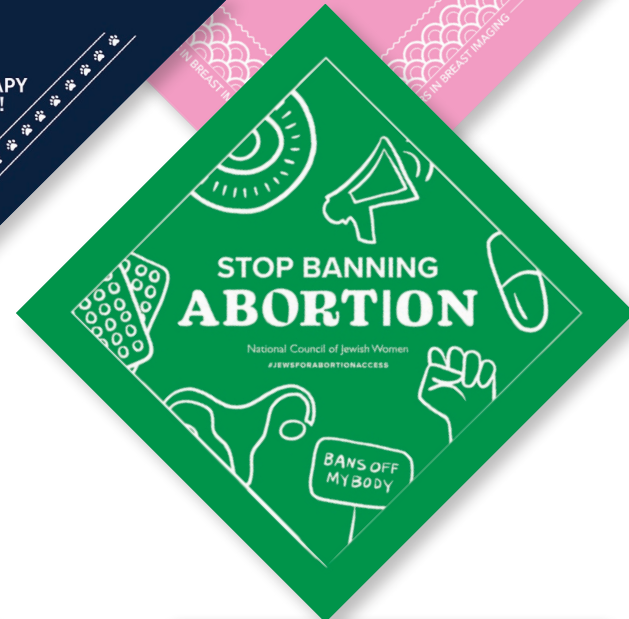

CAUSE AWARENESS & CHARITIES

IDEA CENTER

Wearable Statements

Whether your customer wants to get health facts & tips out to their customers or champion a needed cause— what better way than to put their logo on a custom wearable of support!

LEARN MORE