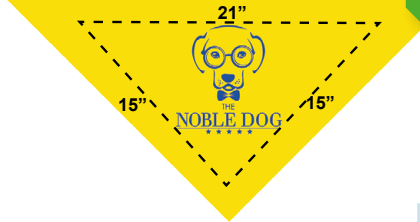

### Med - Large Triangle

Finished size: 22" x 22" x 29"

MOST  
POPULAR