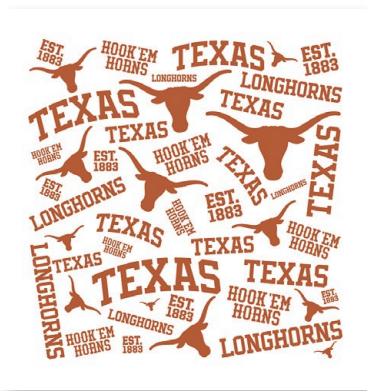

## IDEA CENTER

Place logos in the middle, corners or both!

Border #34 (2 colors)

Border #34 (1 color)

Border #4

Border #26

Check out our website for more border options

LEARN MORE

Border #15

Border #29 (without bones)

NEW Border #72

## DESIGN LAYOUTS

Layouts come in all shapes and sizes, but here are a few that are tried and true:

TOP SELLER

Custom Paisley Using Border #34 (2 color)

Tossed Logos

Large Central Logo

Angle Logo Step & Repeat