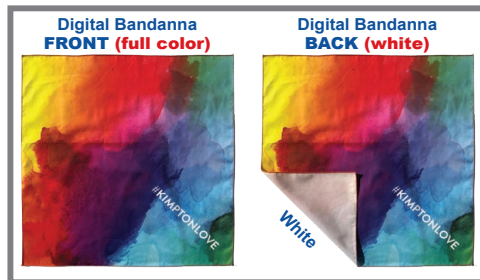

DIGI-DANNAS

DIGITAL FULL COLOR TO PHOTOGRAPHIC

**CUSTOM
DESIGN YOUR
BRAND
CANVAS**

Starts with white cloth, full color
on front and back solid white.

LEARN MORE

Digital bandannas
are the pop your
advertising
needs!

**Full Color
Artistic Branding**

72pc LOW minimum
Edge-to-edge printing
Variety of sizes & fabrics
printed in the USA...
You Pick Colors
& Design Layouts