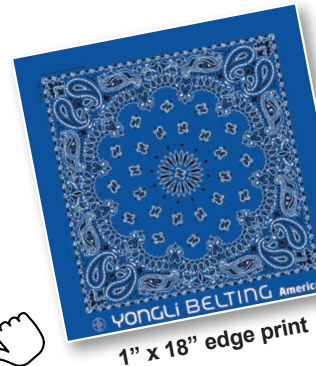

1" x 18" edge print