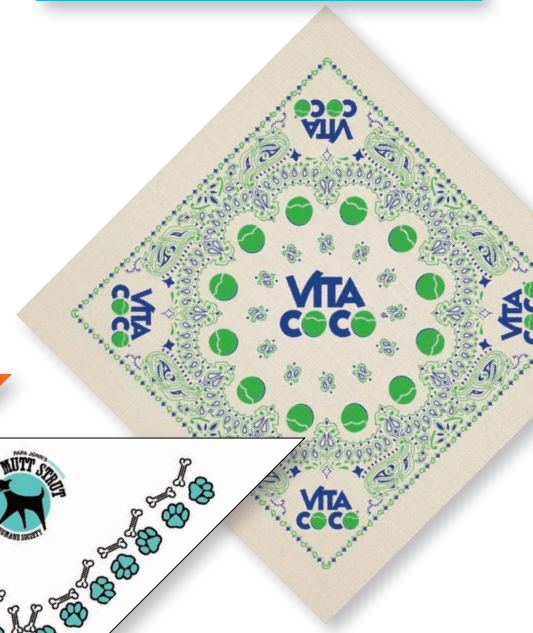

Beverage Markets

- Liquor / Spirits
- Beer Distilleries
- Local Micro Breweries
- Bar / Pub Restaurants
- Vineyards & Wine Tastings
- Coffee, Waters to Energy Drinks

FREE
4-PACK
SAMPLE
KIT