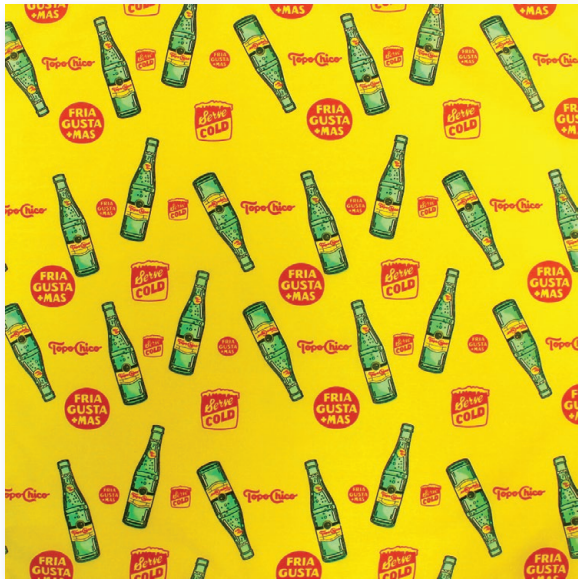

CUSTOM COLOR MOST ECONOMICAL

ROTARY PRINTED BANDANNAS

LEARN MORE