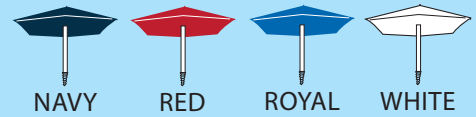

SUN STORM™ BEACH UMBRELLAS

KEEP COOL THIS SUMMER

AS LOW AS
\$95.00 (R)

Style 1111 Beach Umbrella

- Large 78" coverage
- Durable waterproof canopy
- 2 piece sturdy pole / Cork screw anchor
- Cross pin handle to screw base securely into the sand
- Vented Windflow design to withstand wind gusts
- UPF 50+ sun protection
- Includes matching carrying case