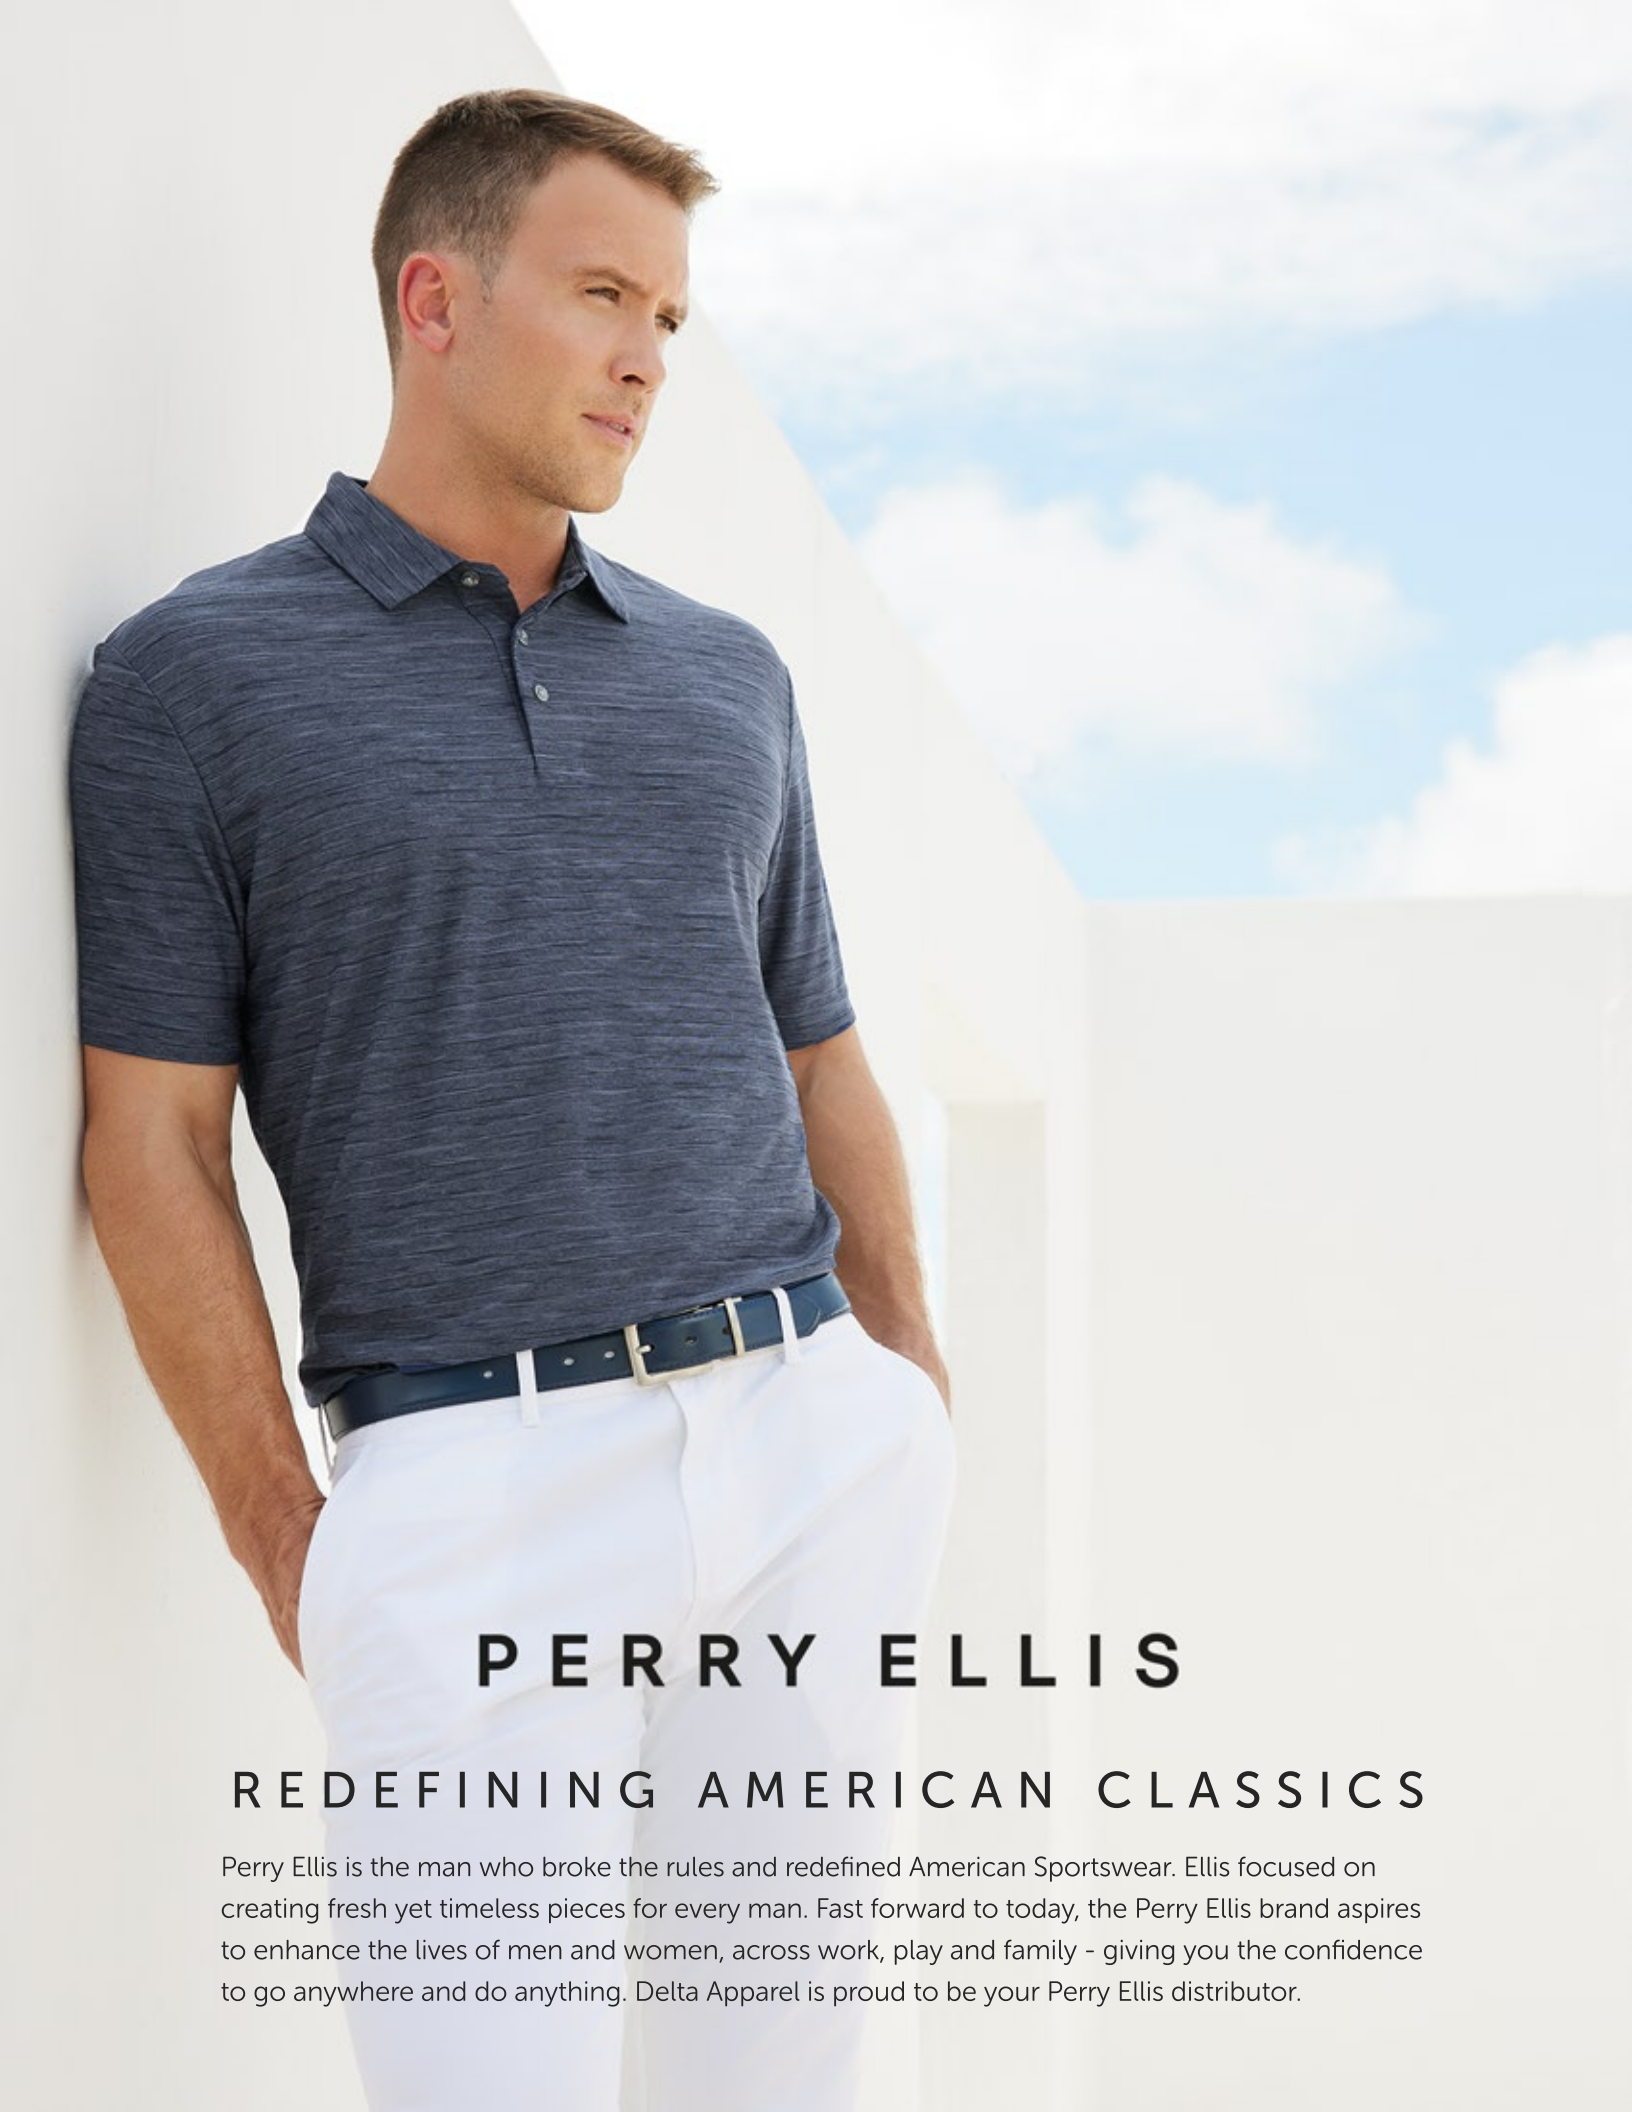

# HEADWEAR

**CALLAWAY TOUR  
PERFORMANCE CAP**  
CGH143

**CALLAWAY  
HERITAGE CAP**  
CGH144

**CALLAWAY  
LIQUID METAL CAP**  
CGH146

**PERRY ELLIS**

**REDEFINING AMERICAN CLASSICS**

Perry Ellis is the man who broke the rules and redefined American Sportswear. Ellis focused on creating fresh yet timeless pieces for every man. Fast forward to today, the Perry Ellis brand aspires to enhance the lives of men and women, across work, play and family - giving you the confidence to go anywhere and do anything. Delta Apparel is proud to be your Perry Ellis distributor.