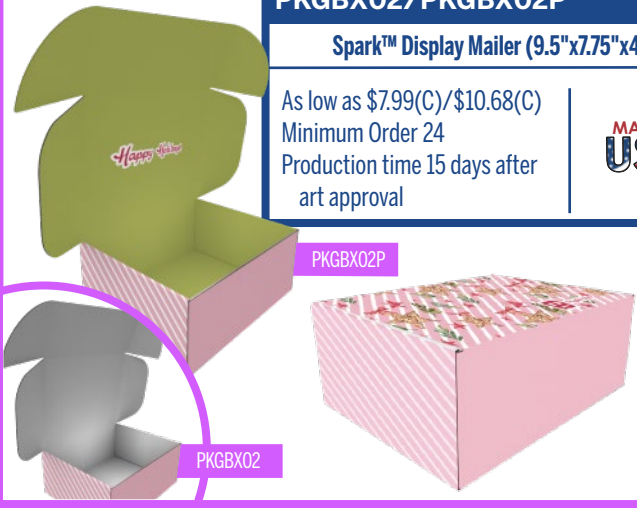

Enhance the WOW! with Holiday Packaging

PKGBX01 Spark™ Top-Open Gift Mailer (4"x4"x4")

As low as \$3.05(C) | Minimum Order 24
Production time 15 days after art approval

*Product not included

PKGBX02/PKGBX02P

Spark™ Display Mailer (9.5"x7.75"x4")

As low as \$7.99(C)/\$10.68(C)
Minimum Order 24
Production time 15 days after art approval

PKGBX02P

PKGBX02

PKGBX03/ PKGBX03P

Spark™ Display Mailer (11.25"x9"x3")

As low as \$8.07(C)/\$10.78(C)
Minimum Order 24
Production time 15 days after art approval

PKGBX03P

PKGBX03

PKGBX04/ PKGBX04P

Spark™ Display Mailer (9"x6"x4")

As low as \$6.33 (C)/\$8.46(C)
Minimum Order 24
Production time 15 days after art approval

PKGBX4P

PKGBX4

PKGBX05/ PKGBX05P

Spark™ Display Mailer (12"x10"x4")

As low as \$10.78 (C)/\$14.48 (C)
Minimum Order 24
Production time 15 days after art approval

PKGBX03P

PKGBX03

PKGBX06

Spark™ Shipper (11"x8.5"x5.5")

As low as \$7.68(C)
Minimum Order 24
Production time 15 days after art approval