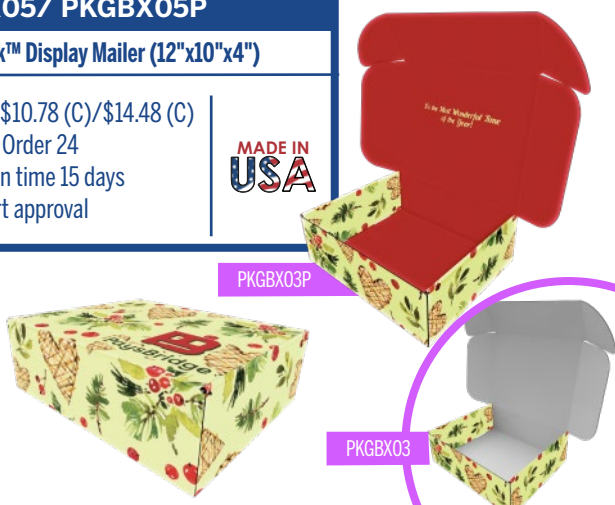

Enhance the WOW! with Holiday Packaging

PKGBX01 Spark™ Top-Open Gift Mailer (4"x4"x4")

As low as \$3.05(C) | Minimum Order 24
Production time 15 days after art approval

*Product not included

PKGBX02/PKGBX02P

Spark™ Display Mailer (9.5"x7.75"x4")

As low as \$7.99(C)/\$10.68(C)
Minimum Order 24
Production time 15 days after art approval

PKGBX02P

PKGBX02

PKGBX03/ PKGBX03P

Spark™ Display Mailer (11.25"x9"x3")

As low as \$8.07(C)/\$10.78(C)
Minimum Order 24
Production time 15 days after art approval

PKGBX03P

PKGBX03

PKGBX04/ PKGBX04P

Spark™ Display Mailer (9"x6"x4")

As low as \$6.33 (C)/\$8.46(C)
Minimum Order 24
Production time 15 days after art approval

PKGBX4P

PKGBX4

PKGBX05/ PKGBX05P

Spark™ Display Mailer (12"x10"x4")

As low as \$10.78 (C)/\$14.48 (C)
Minimum Order 24
Production time 15 days after art approval

PKGBX03P

PKGBX03

PKGBX06

Spark™ Shipper (11"x8.5"x5.5")

As low as \$7.68(C)
Minimum Order 24
Production time 15 days after art approval