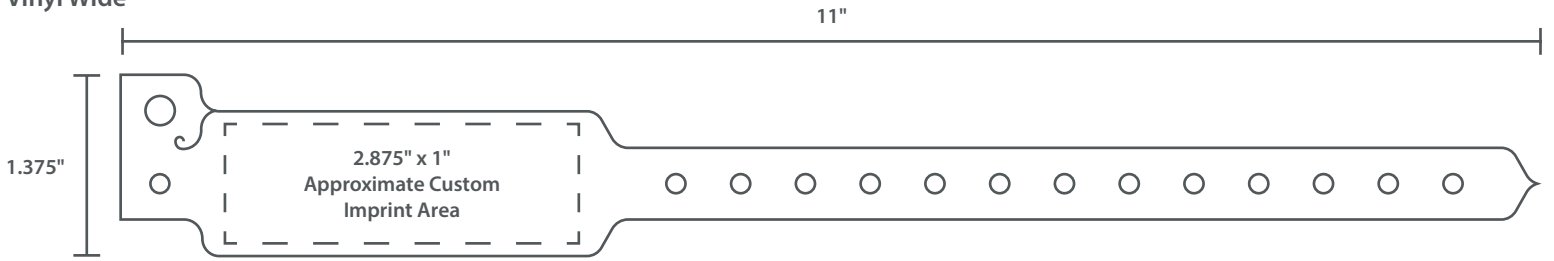

**V1-28**  
Edge Glow  
Purple

All stock colors are available in Vinyl Regular, Vinyl Narrow, Vinyl Narrow w/ Stub, and Vinyl Wide.

Vinyl Narrow

Continued on next page

**Vinyl Narrow w/ Stub**

**Vinyl Wide**