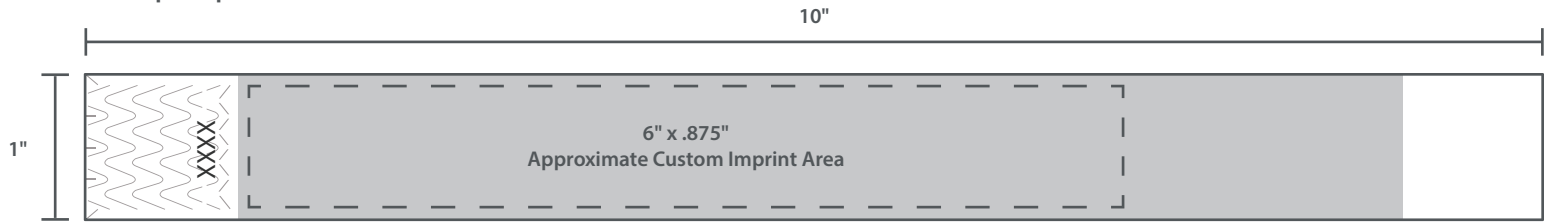

TYVEK® 1" STOCK COLORS

QTY: 500 per pack