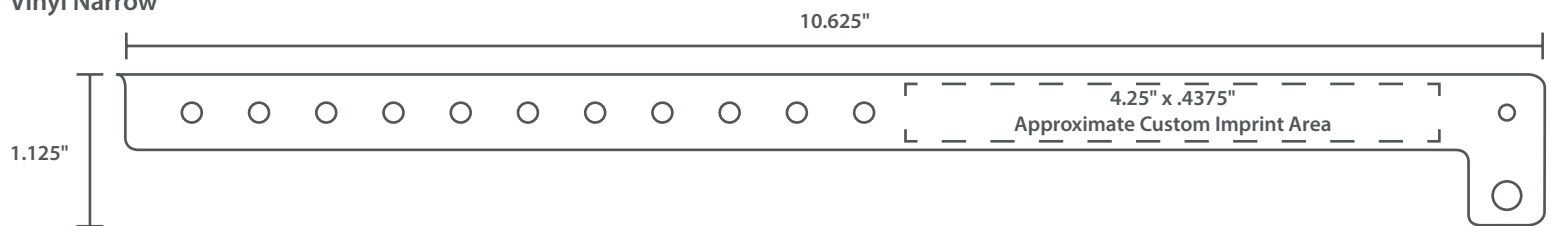

**V1-28**  
Edge Glow  
Purple

All stock colors are available in Vinyl Regular, Vinyl Narrow, Vinyl Narrow w/ Stub, and Vinyl Wide.

Vinyl Narrow

Continued on next page

**Vinyl Narrow w/ Stub**

**Vinyl Wide**