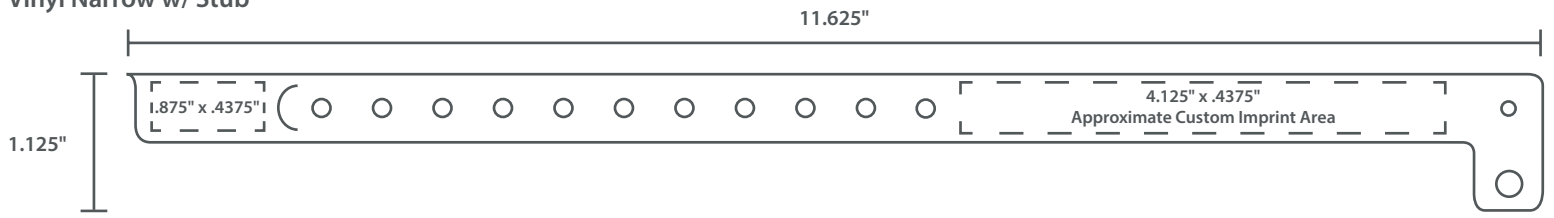

**V1-28**  
Edge Glow  
Purple

All stock colors are available in Vinyl Regular, Vinyl Narrow, Vinyl Narrow w/ Stub, and Vinyl Wide.

Vinyl Narrow

Continued on next page

**Vinyl Narrow w/ Stub**

**Vinyl Wide**