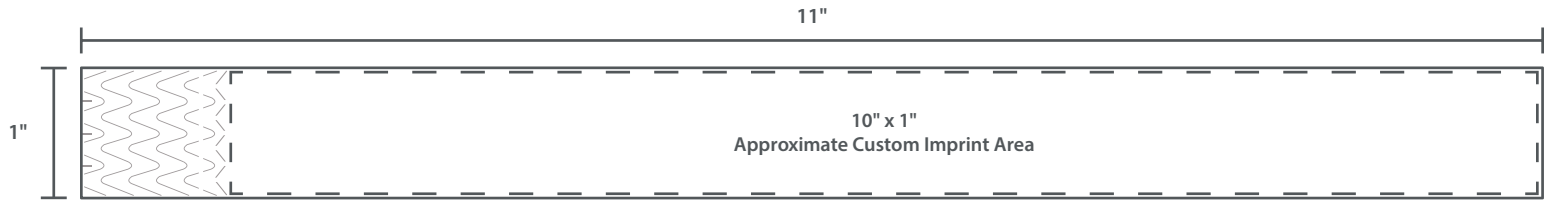

TYVEK® 1" INKJET PRINTABLE

Inkjet Printable Wristbands allow for small quantity full color imprinting with fast lead times. (8 wristbands per sheet) Sold in increments of 80.