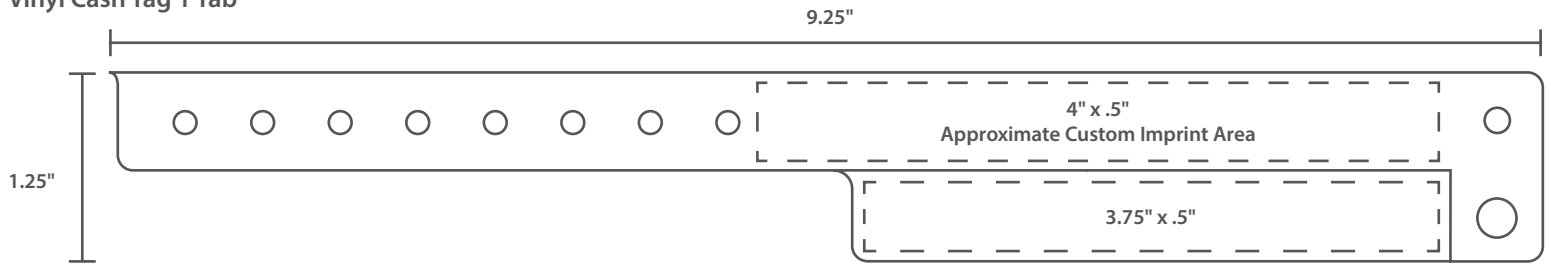

VINYL CASH TAG WRISTBANDS

(Available in 1,2,3,4,5,7 & 10 tabs) QTY: 500 per pack

Vinyl Cash Tag 1 Tab