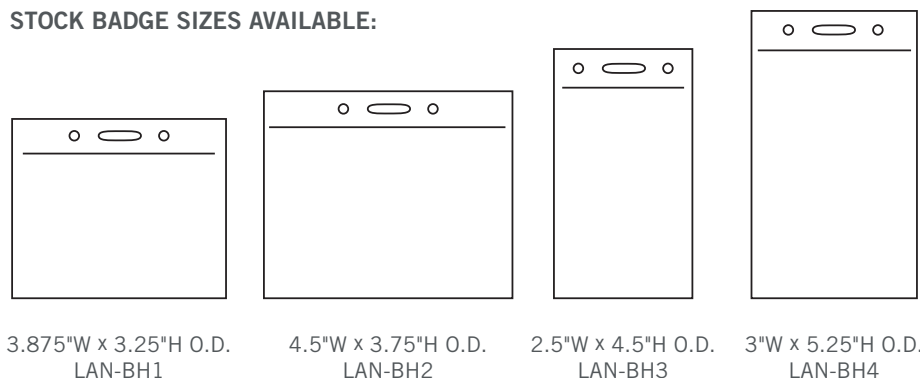

STOCK BADGE SIZES AVAILABLE: