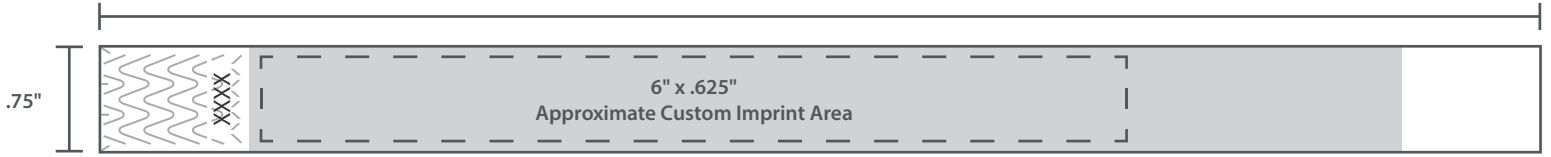

TYVEK® 3/4" STOCK DESIGNS

QTY: 500 per pack

10"

	T3D-01 Age Verified on Yellow		T3D-01-01 Age Verified on Green		T3D-08 Orange Burst		T3D-08-01 Green Burst
	T3D-12 Green Half Circles		T3D-16 Orange Half Circles		T3D-38 Blue Half Circles		T3D-39 Red Half Circles
	T3D-13-01 Let's Party		T3D-14-15 Celestial		T3D-15-03 Spinning		T3D-18 Red Balloons
	T3D-20-01 Fireworks		T3D-25 Yellow Smiley Face		T3D-26 Blue Stars		T3D-26-03 Red Stars
	T3D-27-01 Green Sun		T3D-27-04 Orange Sun		T3D-27-05 Blue Sun		T3D-27-34 Pantone Yellow Sun
	T3D-28-03 Penguins on Red		T3D-28-05 Penguins on Blue		T3D-28-09 Penguins on White		T3D-30-05 Blue Disks
	T3D-31-01 Green General Admission		T3D-31-03 Red General Admission		T3D-34 VIP - Multi Color		T3D-42 Green Camo
	T3D-44 Blaze Camo		T3D-47 Red Party!		T3D-48 Lightning Bolts		T3D-52 Ocean Breeze
	T3D-53 Rubber Duckies		T3D-54 Tropical Fish		T3D-55 Wavy Flags		T3D-57 Geckos
	T3D-58 Stars & Stripes		T3D-60 Over 21 Verified		T3D-61 Dolphins		T3D-62 Red Hawaiian Flower
	T3D-65 Blue Stripe		T3D-84-16 Zig Zags		T3D-85 Nature		T3D-86 Crossing Zig Zags
	T3D-87 Hands		T3D-93 Leaves of Fall		T3D-94 Fall Colors		T3D-104 Tropical Leaves