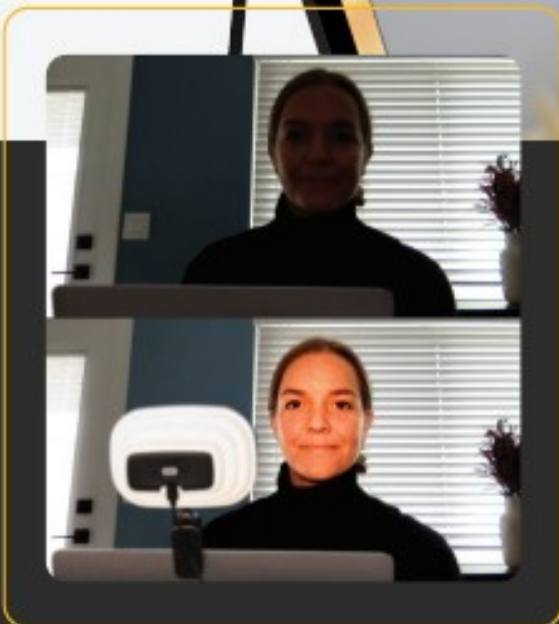

ZUMY

BRIGHTSIDE INNOVATIONS

INTRODUCING ZUMY

The Ultimate Lighting Upgrade

ZUMY was designed for the way we work today. The proprietary EXPAND mode removes shadows and softens your appearance by separating the light source from the front cover.

\$69.99_(c)

Designed like a Softbox

FOUR LIGHT LEVELS

EXPANDABLE FORM FACTOR

**EASY TO USE
JUST CLIP & GO!**

**BRING IT
ANYWHERE**

Dimensions
6" (W) x 1.5" (D) x 8.5" (L) | 8.7oz

Desktop Monitor Mount