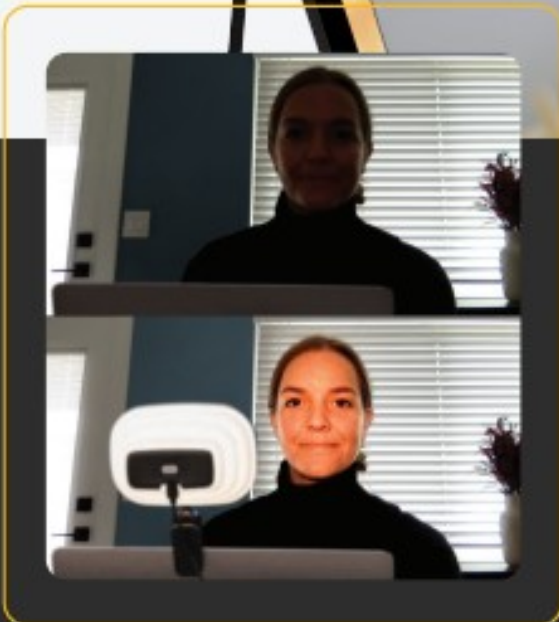

Contact us Now