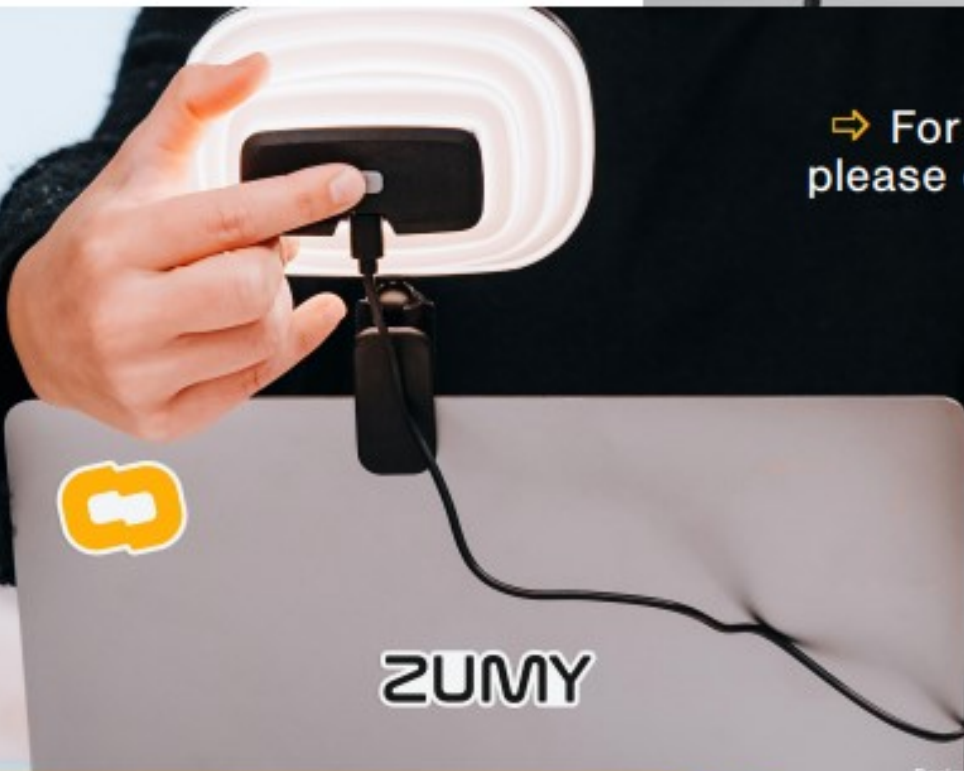

➔ For additional information please contact info@zummy.us