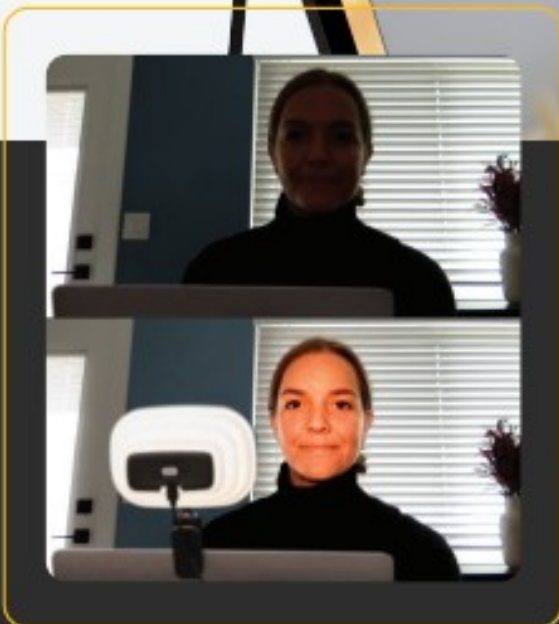

# The Ultimate Lighting Upgrade

ZUMY was designed for the way we work today. The proprietary EXPAND mode removes shadows and softens your appearance by separating the light source from the front cover.

\$69.99<sub>(c)</sub>

FOUR LIGHT LEVELS

EXPANDABLE FORM FACTOR

EASY TO USE JUST CLIP & GO!

BRING IT ANYWHERE

Dimensions  
6" (W) x 1.5" (D) x 8.5" (L) | 8.7oz

14.11 Inches

1.51 Inches