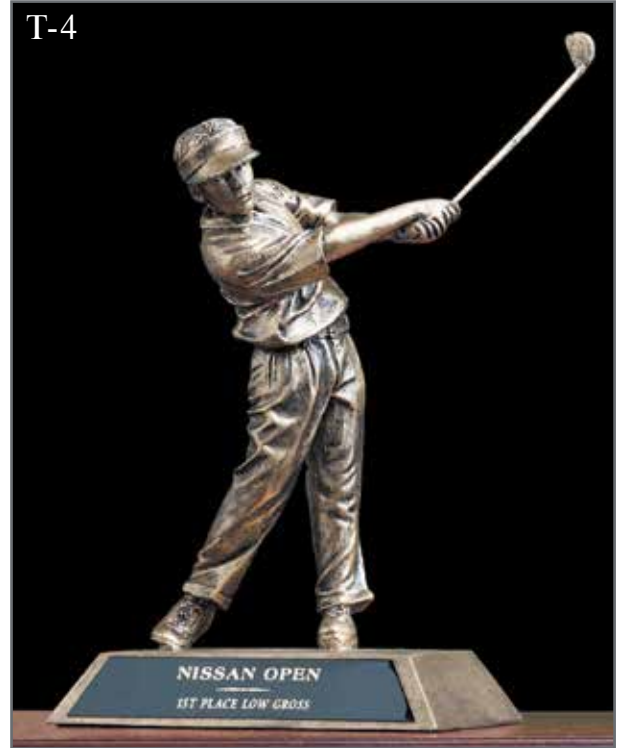

ANTIQUE GOLD RESIN GOLFER

Item#	1-6	7-24	25-99	100+	Dimensions	Etch Area	Weight
*T-4A	40.00	36.00	32.00	27.50	8-1/4" H	1/2" x 4-1/8"	1.4 lbs
*T-4B	65.00	58.00	52.00	50.00	10-1/2" H	1/2" x 4-1/8"	1.7 lbs

Packaging : Box

* Available in Male or Female. Other sports also available, contact factory.