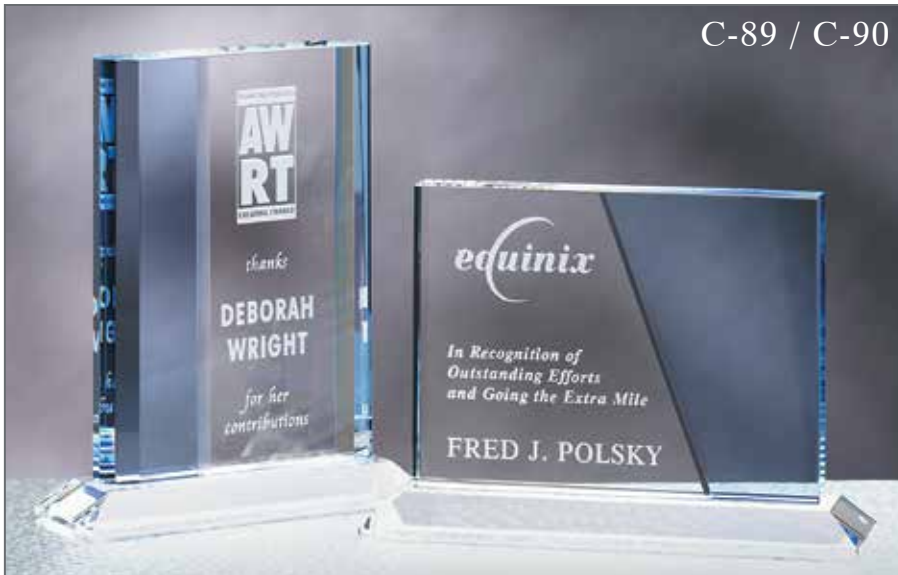

C-89 / C-90

CRYSTAL VERTICAL SAPPHIRE

Item#	1-6	7-24	25-99	100+	Dimensions	Etch Area	Weight
C-89	278.00	247.00	221.00	215.00	5" x 7-1/2"	2-1/2" x 6"	3.5 lbs

Packaging : Gift Box

CRYSTAL HORIZONTAL SAPPHIRE

Item#	1-6	7-24	25-99	100+	Dimensions	Etch Area	Weight
C-90	267.00	237.00	212.00	206.00	5-1/2" x 7"	3" x 4"	3.5 lbs

Packaging : Gift Box