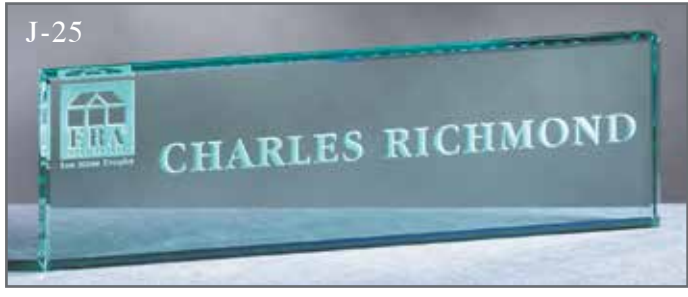

Packaging : Gift Box

CRYSTAL NEW

JADE GLASS

LUCITE GOLF

TROPHIES

MARBLE PLAQUES

JADE NAMEPLATE

Item#	1-6	7-24	25-99	100+	Dimensions	Etch Area	Weight
J-25A	78.00	69.00	62.00	60.00	8" x 3"	7" x 2"	3 lbs
J-25B	103.00	91.00	81.00	79.00	10" x 3"	9" x 2"	3 lbs