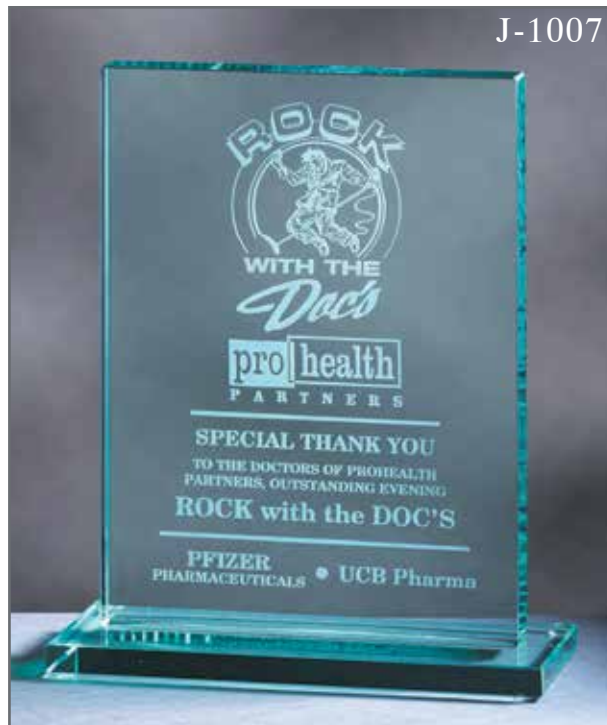

RECTANGLE AWARD

Item#	1-6	7-24	25-99	100+	Dimensions	Etch Area	Weight
J-1007A	54.00	48.00	43.00	31.00	6-1/4" H	3" x 5"	1.8 lbs
J-1007B	66.00	59.00	53.00	51.00	7-1/4" H	4" x 6"	2.2 lbs
J-1007C	75.00	67.00	60.00	58.00	8-1/4" H	5" x 7"	2.8 lbs

Packaging : Box

J-1