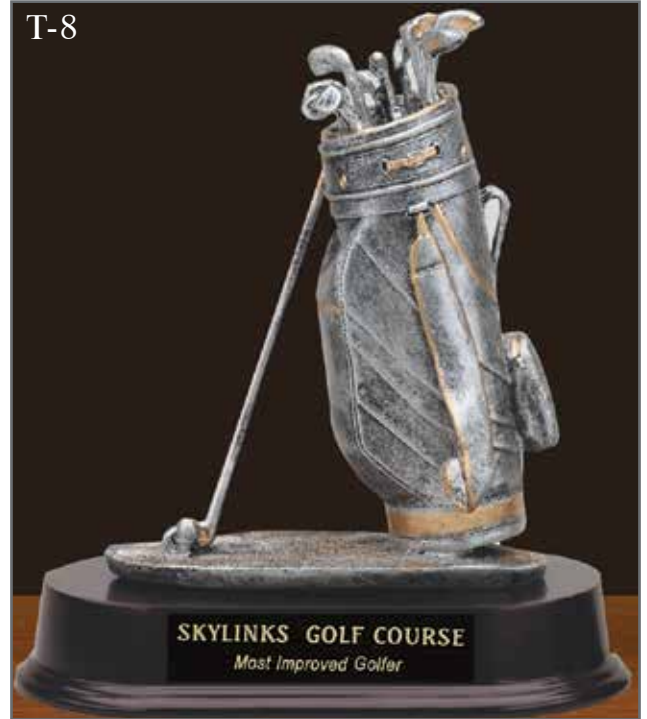

T-8

RESIN GOLF BAG ON ROSE BASE

Item#	1-6	7-24	25-99	100+	Dimensions	Etch Area	Weight
*T-8	51.00	45.00	40.00	39.00	7-1/2"	2-1/8" x 5/8"	2 lbs

Packaging : Box

*Available in Male or Female. Available in other sports. Contact factory for details.