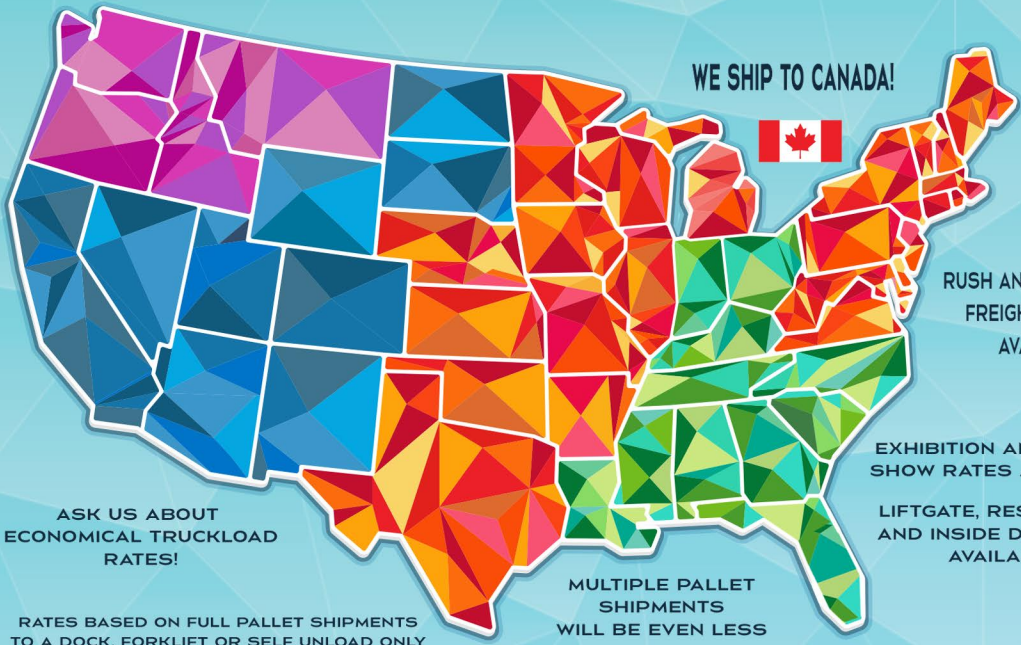

CALL US FOR TRUCKLOAD AND HIGHER QUANTITY PRICING

CHOOSE FROM 12 DIFFERENT CAP COLORS TO ENHANCE YOUR COLOR SCHEME!

CHOOSE FROM 12 DIFFERENT CAP COLORS. CLEAR CAPS ARE STANDARD AND INCLUDED IN THE PRICING. FOR BLUE AND BLACK CAPS ADD .04 EA. FOR PREMIUM CAP COLORS ADD .09 EA. MINIMUM FOR ANY COLORED CAP ORDER IS 576.

2022 ESTIMATED FULL PALLET SHIPPING RATES

1,440 - 16GLAS, 1,728 - 12GLAS & 16.9 OZ
2,304 - 12 OZ, 2,880 - 8 OZ MAX BOTTLES/PALLET

- \$145+
- \$255+
- \$345+
- \$495+

PALLET FREIGHT RATES START AT SINGLE FULL PALLET RATES TO A COMMERCIAL LOCATION WITH A DOCK, FORKLIIFT OR UNASSISTED UNLOADING. RESIDENTIAL, LIFTGATE AND INSIDE DELIVERY EACH AS LOW AS \$50 EXTRA. MULTIPLE PALLET DISCOUNTS. EXHIBITION/TRADE SHOW SHIPMENTS WILL BE EXTRA. PLEASE CALL FOR DELIVERY TIMES. SOME EXCEPTION AREAS EXIST. RATES ARE SUBJECT TO VARIABLE FUEL SURCHARGES. INSIDE DELIVERY RATES WILL VARY DEPENDING ON THE COMPLEXITY OF THE DELIVERY. PARTIAL PALLETS CAN COST LESS. THESE RATES ARE EFFECTIVE 1/1/22.