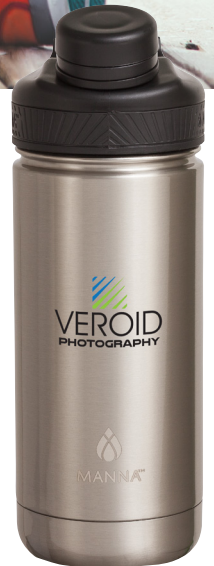

# MANNA™

MANNA™ CONVOY 64 OZ.  
DOUBLE WALL **STEEL** BOTTLE

CM2053 [Pricing & Inventory](#)

MANNA™ 64 OZ. STACK GROWLER

CM2040 [Pricing & Inventory](#)

MANNA™ 4L/1G TITAN  
VACUUM INSULATED **STEEL** BOTTLE

CM2044 [Pricing & Inventory](#)

MANNA™ 18 OZ. RANGER  
VACUUM INSULATED **STEEL** BOTTLE

CM2020 [Pricing & Inventory](#)

Patent Pending

MANNA™ 26 OZ. RANGER  
VACUUM INSULATED **STEEL** BOTTLE

CM2022 [Pricing & Inventory](#)

Patent Pending

Patent Pending

MANNA™ 26 OZ. RANGER  
**POWDER COATED** VACUUM INSULATED  
**STEEL** BOTTLE

CM2023 [Pricing & Inventory](#)

Patent Pending

MANNA™ 20 OZ. RANGER  
**GLASS** BOTTLE

CM4000 [Pricing & Inventory](#)

MANNA™ 25 OZ. HAUTE VACUUM INSULATED **STEEL** BOTTLE

CM2010 [Pricing & Inventory](#)

Patent Pending

Stainless Steel Lid

MANNA™ 20 OZ. RETRO VACUUM INSULATED **STEEL** BOTTLE

CM2014 [Pricing & Inventory](#)