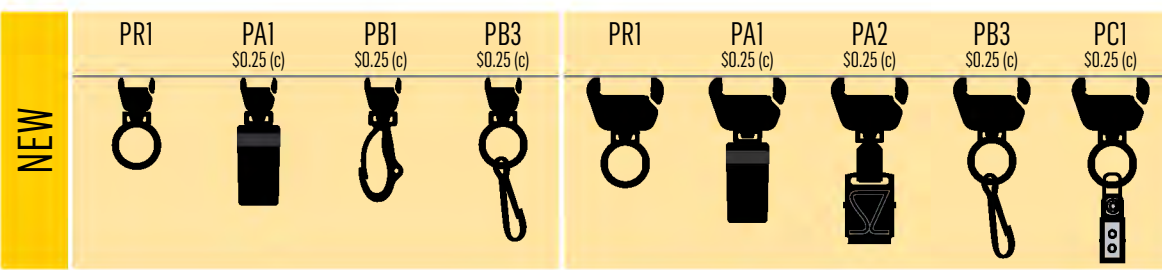

CONVENIENCE
RELEASE /
LENGTH
ADJUSTER

SLIDE
BUCKLE
RELEASE

1/2" - 3/4" TRAPEZOID HOOKS

OUR COMMITMENT

SnugZ USA® will make every effort to provide you with the best service and best value for your money. We put our customers first and value our relationships. We will treat you with respect and fairness. We promise that our relationship as partners will be pleasant and reliable.