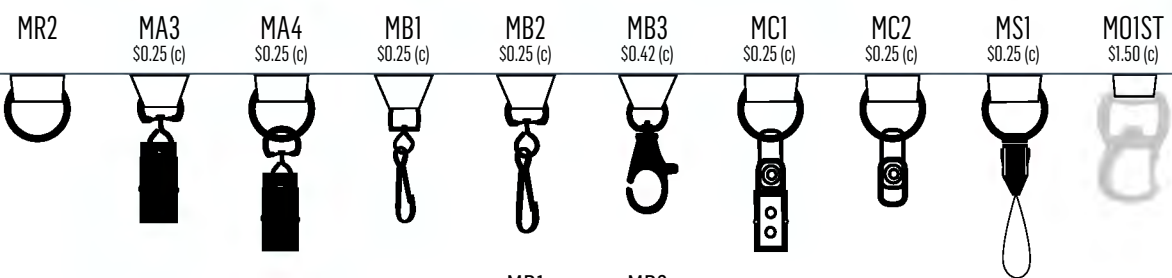

3/4" - 1" PLASTIC CLAMSHELL

DOME ON CLAMSHELL

3/4" - 1" METAL CRIMP

MR2ST
(MAY VARY BY IN-HOUSE OR PRE-ASSEMBLED PRODUCTS)

SEWN ATTACHMENTS

PH5
(BACK OF NECK)
$0.50 (c)

PF1
(ADJUSTER)
$0.25 (c)

LC12P, LC12M, LC12X, AMKP12, AMKS12, AMKS12P, LC12M2, LP12C, LS12M2, LS12M, LS12P, LS12X, LC34M, LC34P, LC34X, LC34M2

CONVENIENCE
RELEASE /
LENGTH
ADJUSTER

SLIDE
BUCKLE
RELEASE

1/2" - 3/4" TRAPEZOID HOOKS