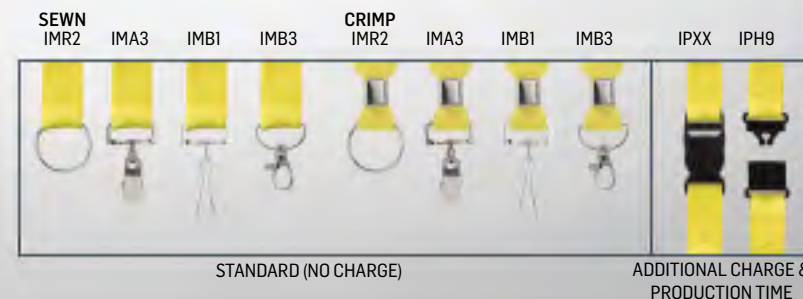

THE ALL NEW IMPORT RUSH LANYARD

- High Quantity
- Low Price
- Attachments Included
- Quick Turn
- 500-5000 Delivers in 8 Days from Proof Approval
- 5001-25,000 Delivers in 13 Days from Proof Approval
- Badge Reels
  Add 2-3 Business Days

POLYESTER COLORS
(PANTONE C)

IMPORT ATTACHMENTS

AVAILABLE IN THESE WIDTHS