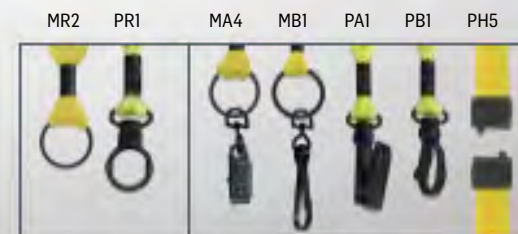

STANDARD
(NO CHARGE)

ADDITIONAL CHARGE