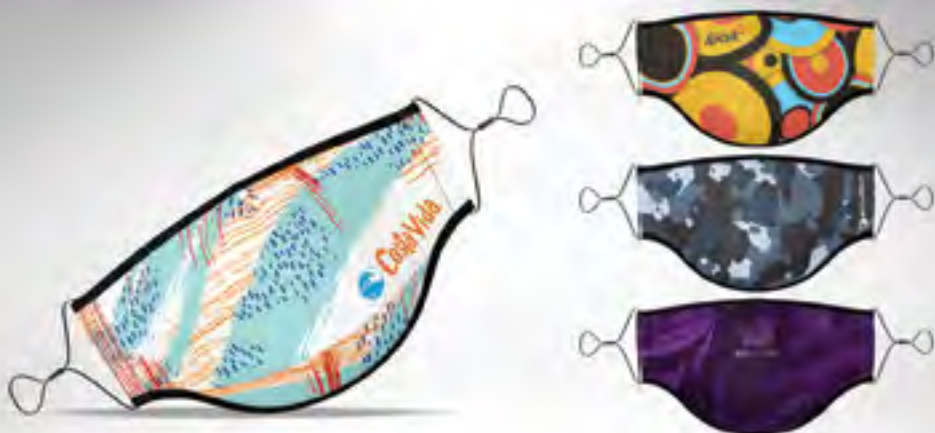

PHOENIX*

2-Ply Dye-Sublimated Face Mask. Breathable, Soft Cotton Underneath Full Color Printed Layer. 100% Polyester with 100% Cotton Liner

Production Time: 3 Biz Days After Proof Approval

MASK KEEPER 1/2"

1/2" Double Ended Screen Printed Polyester Lanyard with Metal Bulldog Clips. (also available in 3/4" width (mask not included))

Production Time: 5 Biz Days After Proof Approval

MASK KEEPER PRO 3/4"

3/4" Double Ended Dye-Sublimated Polyester Lanyard with Metal Bulldog Clips. (also available in 1/2" width (mask not included))

Production Time: 5 Biz Days After Proof Approval

More Stock Patterns

TITAN*

3-Ply Dye-Sublimated Adult Face Mask with Adjustable Elastic Straps. 92% Polyester, 8% Spandex with 100% Cotton Liner

Production Time: 15 Biz Days After Proof Approval