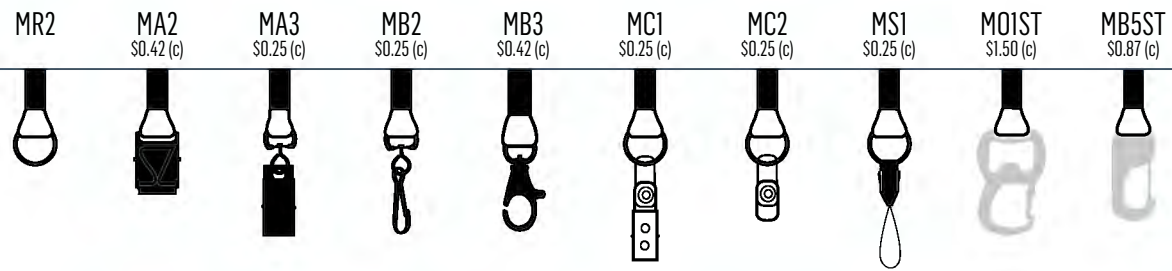

DOME ON CLAMSHELL

IMPORT RUSH

IMR2 (sewn)	IMA3	IMB1	IMB3	IMR2 (crimped)	IMA3	IMB1	IMB3	IPH9 (BACK OF NECK) \$0.07 (c)	IPXX \$0.08 (c)
									

3/4" - 1" PLASTIC CLAMSHELL

DOME ON CLAMSHELL

3/4" - 1" METAL CRIMP