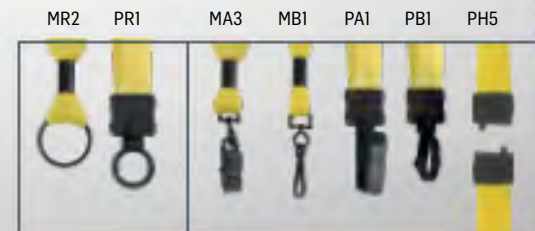

COTTON COLORS (PANTONE C)

HEATHERED/MARLED COTTON (CLEARANCE)

POPULAR ATTACHMENTS

FULL ATTACHMENT LISTING ON PAGES 80 & 81

AVAILABLE IN THESE WIDTHS

STANDARD
(NO CHARGE)

ADDITIONAL CHARGE

AVAILABLE IN ALL COLORS LISTED ON PAGE 18