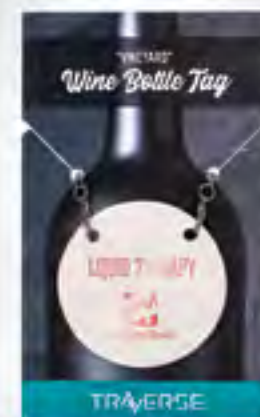

Customizable Charms

MERLOT

Set of 6 Custom Debossed Leather Wine Glass Charms with a Debossed Leather Carry Strap (see page 58 for leather color options | cord ties only available in brown)

Production Time: 7 Biz Days After Proof Approval

RAFFMAN

11.5" X 6" Laser Engraved Cutting Board with Leather Wrapped Handle (leather cord wrap available only in brown)

Production Time: 3 Biz Days After Proof Approval

VINEYARD

2" Round Debossed Leather Wine Bottle Tag with Antique Nickel Chain (shown with foil stamp at additional cost)