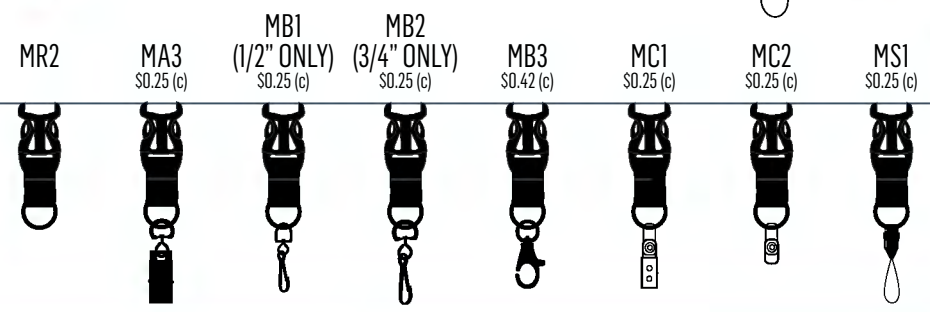

CONVENIENCE
RELEASE /
LENGTH
ADJUSTER

SLIDE
BUCKLE
RELEASE

1/2" - 3/4" TRAPEZOID HOOKS

OUR COMMITMENT

SnugZ USA® will make every effort to provide you with the best service and best value for your money. We put our customers first and value our relationships. We will treat you with respect and fairness. We promise that our relationship as partners will be pleasant and reliable.