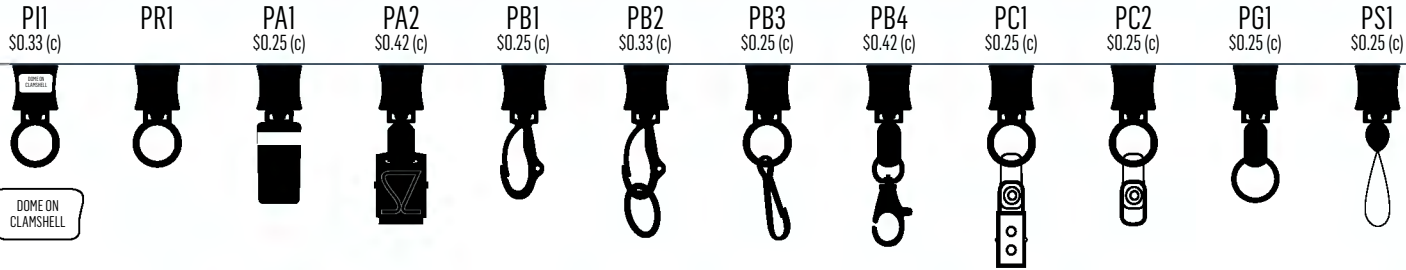

3/4" - 1" PLASTIC CLAMSHELL

DOME ON CLAMSHELL