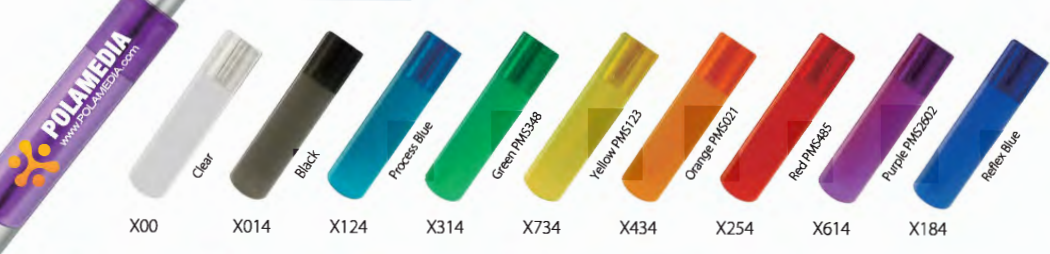

Metallic

Translucent

- Custom PMS color clips add \$0.08 (G) per pen (MOQ: 10,000)
- Custom Metallic clips add \$0.16 (G) per pen (MOQ: 10,000)

A6

23 XL CLIP

Opaque

Metallic NEW

Translucent NEW