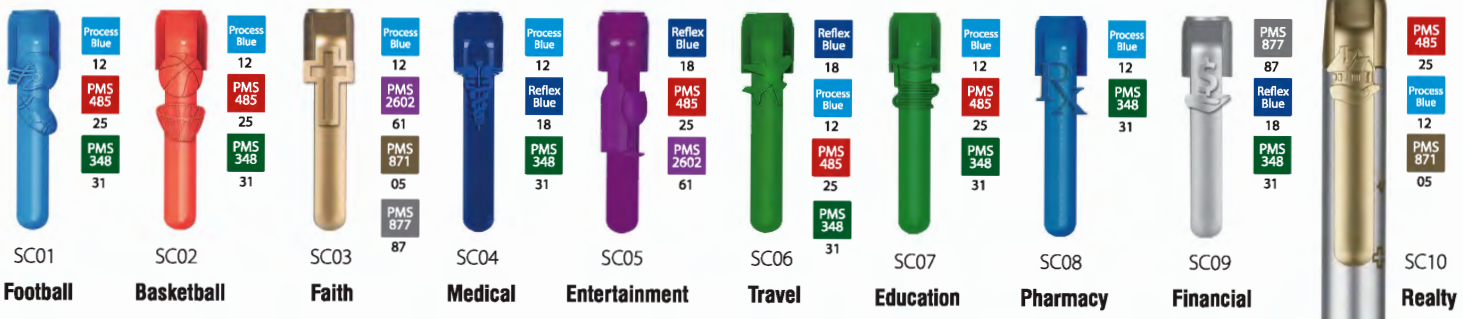

ALAMO CLIP

Any style clip fits on Any style Alamo

37 STANDARD CLIP

Opaque

Opaque Fluorescent

Opaque Light

Metallic

Translucent

- Custom PMS color clips add $0.08 (G) per pen (MOQ: 10,000)
- Custom Metallic clips add $0.16 (G) per pen (MOQ: 10,000)

A6

23 XL CLIP

Opaque

Metallic NEW

Translucent NEW

31 3D INDUSTRY CLIP

10 Stock Industry Designs (No Extra Charge)

A7