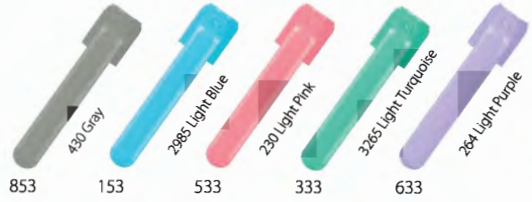

Imprint Area

A5

ALAMO CLIP

Any style clip fits on Any style Alamo

37 STANDARD CLIP

Opaque

Opaque Fluorescent

Opaque Light