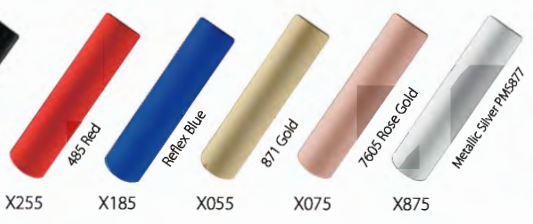

Metallic

Translucent

- Custom PMS color clips add \$0.08 (G) per pen (MOQ: 10,000)
- Custom Metallic clips add \$0.16 (G) per pen (MOQ: 10,000)

A6

23 XL CLIP

Opaque

Metallic NEW

Translucent NEW

31 3D INDUSTRY CLIP

10 Stock Industry Designs (No Extra Charge)

A7

Clip Imprint Size

Barrel Imprint Size

Full Color Imprint

XL Clip

1 1/2" x 3/8"