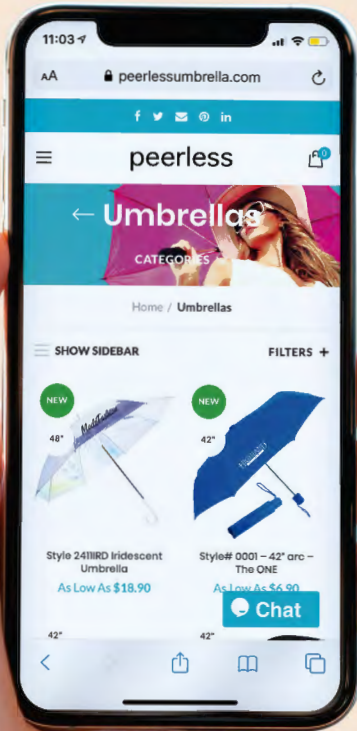

- Complete product listing
- Current pricing
- Live inventory
- Freight quotes
- Order status
- Selling tools and more...

SCAN ME

Whats Inside?

- A small sampling of our product offering including best sellers and new items
- End-user friendly layout
- Selling suggestions and product usage ideas
- QR Codes that link to product videos