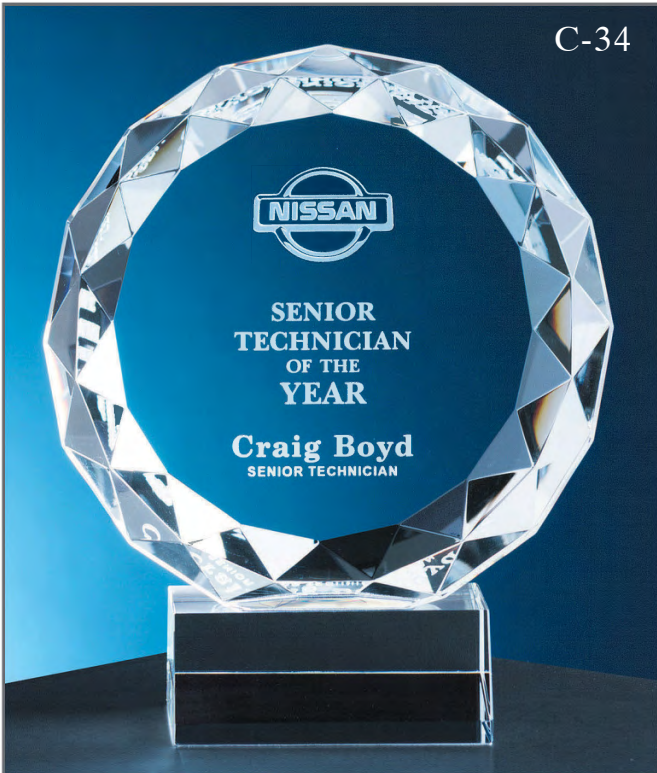

CRYSTAL ROYAL STARBURST

Item#	1-6	7-24	25-99	100+	Dimensions	Etch Area	Weight
C-34A	119.00	106.00	95.00	92.00	4" x 5"	2" Dia	4 lbs
C-34B	159.00	141.00	126.00	123.00	5" x 6"	2-3/4" Dia	4 lbs
C-34C	197.00	175.00	156.00	152.00	6" x 7"	3-1/2" Dia	7 lbs

Packaging : Gift Box