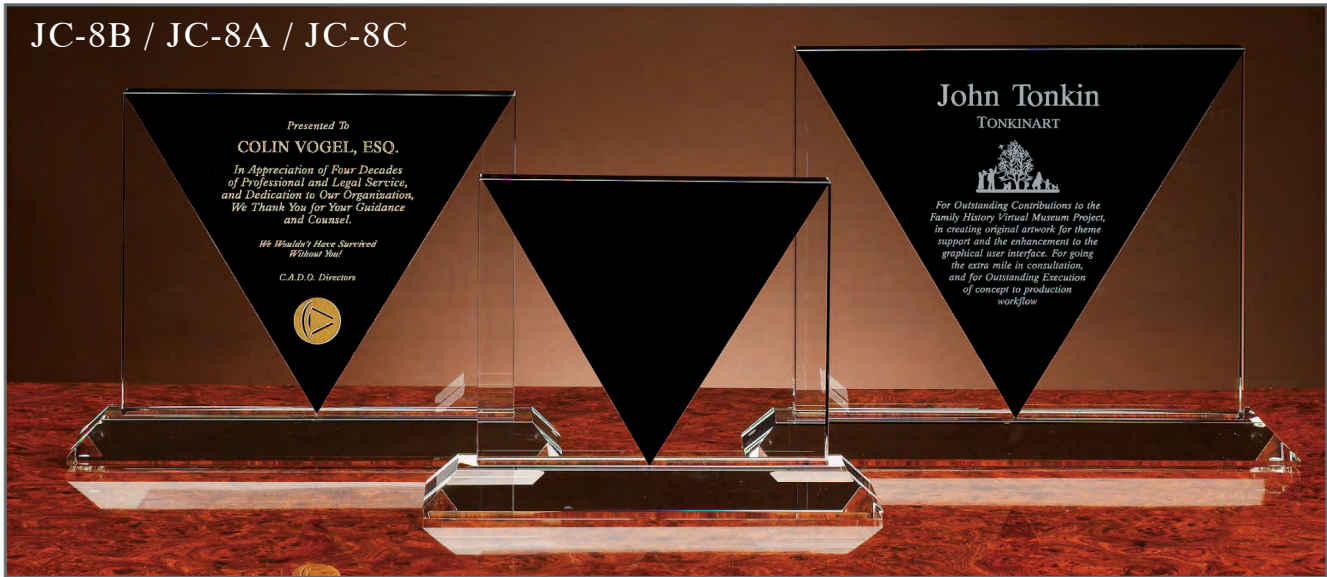

JC-8B / JC-8A / JC-8C

JET CRYSTAL VICTORY

(Color Fill Shown)

Item#	1-6	7-24	25-99	100+	Dimensions	Etch Area	Weight
JC-8A	179.00	159.00	142.00	138.00	8" x 6"	3" x 2-1/2"	4.9 lbs
JC-8B	219.00	194.00	174.00	169.00	9" x 7"	3" x 3"	5.8 lbs
JC-8C	258.00	230.00	205.00	199.00	10" x 8"	4" x 3-1/2"	7.1 lbs

Packaging : Gift Box