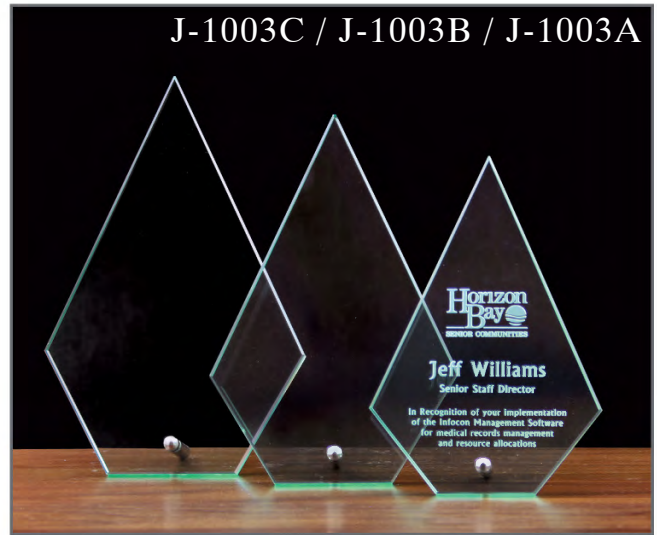

J-1003C / J-1003B / J-1003A

JADE ARROWHEAD

Item#	1-6	7-24	25-99	100+	Dimensions	Etch Area	Weight
J-1003A	38.00	34.00	30.00	29.00	4-3/4" x 7"	2-1/2" x 3"	1.1 lbs
J-1003B	45.00	40.00	36.00	34.00	5" x 8"	3" x 4"	1.4 lbs
J-1003C	47.00	42.00	38.00	37.00	5-1/2" x 8-3/4"	3-1/2" x 4-1/2"	1.7 lbs

Packaging : Box

CRYSTAL

JADE GLASS

LUCITE

GOLF

TROPHIES

MARBLE

PLAQUES