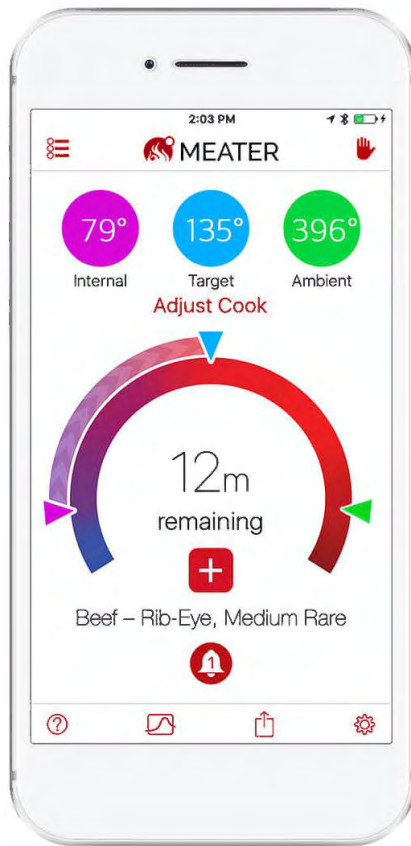

Products built for fun in the pool, delicious food on the grill and reliving memories.

T954

WARRIOR HD ACTION CAMERA T954

Whether you're hiking, biking or kayaking, this 14.0 megapixel, 1080p action camera won't miss a frame. Includes assorted mounts for every scene.

AS LOW AS **\$85** (C)

TANGELO SNAPSHOT 7" DIGITAL PHOTO FRAME TG-8026

The 7-inch LCD screen delivers high-resolution images and videos for vibrant, accurate display of your favorite memories.

AS LOW AS **\$61** (C)

MEATER

MEATER is the first truly wireless smart meat thermometer. Along with the MEATER app, it will help you cook the juiciest steak, chicken, turkey, fish or other meats perfectly every time for every occasion.

ORIGINAL WIRELESS MEAT THERMOMETER MR-ORIGINAL

100% Wireless with 33 foot range. The guided cook system accounts for carryover cooking and assures delicious, consistent results.

AS LOW AS **\$73(F)**

HOME & BACKYARD