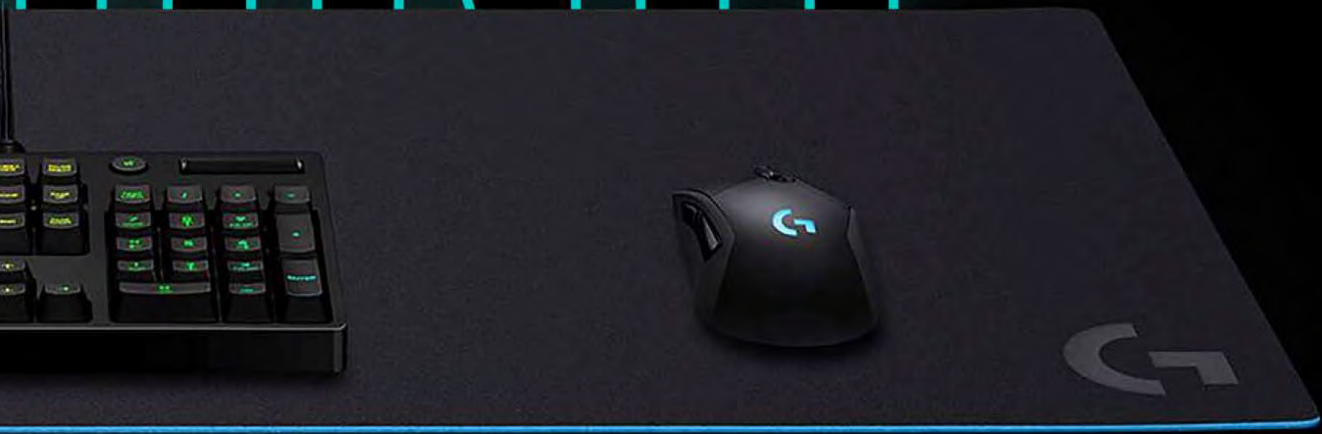

MINI G

LOG-G840