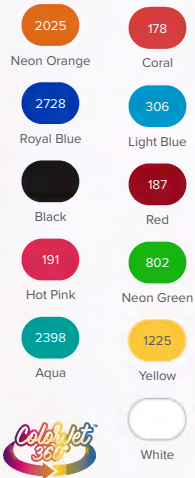

BOLD - 16OZ. DOUBLE-WALL CUP » WBB

	Imprint Method	Imprint Area	MOQ	Production	As low as
WBB	Silkscreen / White (default), (Black on White)	2.25"w x 2.5"h	100 pcs	72hrs	$1.99 c
WBB-C	Full Color Inkjet with Gloss UV Clearcoat	9.26"w x 3.14"h	100 pcs	7 days	$2.99 c

Must be ordered in multiples of 100. | **Material:** Polypropylene plastic | **Product Dimensions:** 5.71"h x 3.61"diam. | **FOB:** San Diego, CA