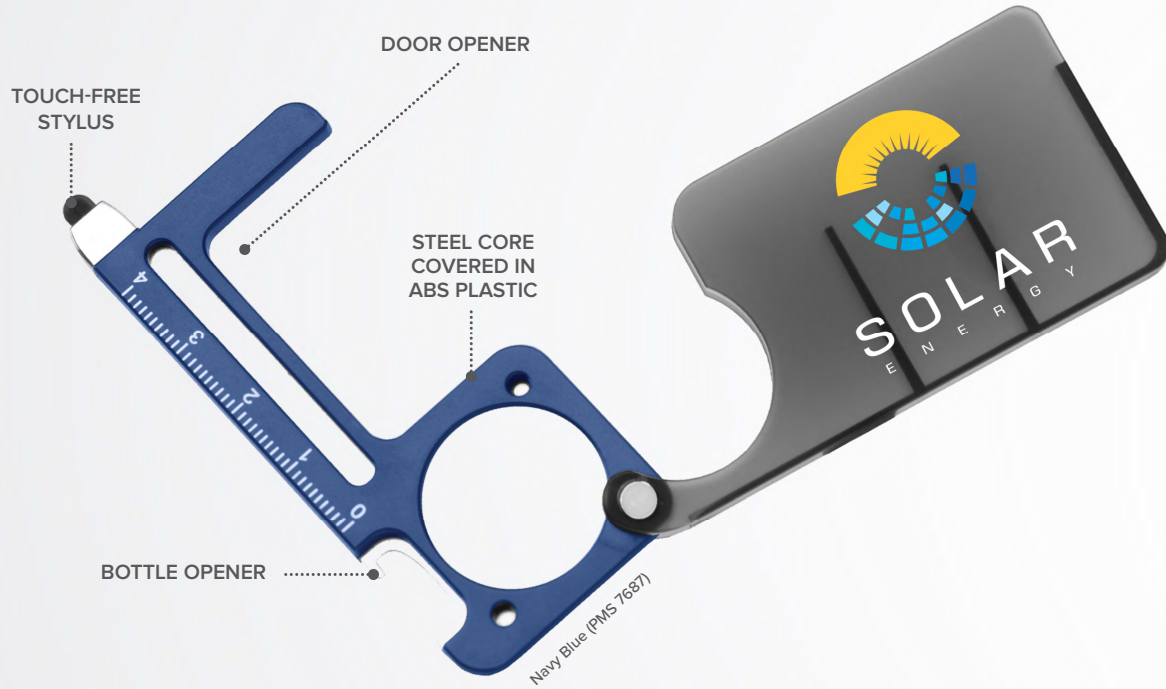

PLASTIC TREATED WITH
ANTIMICROBIAL
ADDITIVE

NEW! URBAN SIDEKICK - SAFETOUCH TOOL
+ ANTIMICROBIAL ADDITIVE » FGH-C

Imprint Method	Imprint Area	MOQ	Production	As low as
Full Color Inkjet	1.57" x 1.18"	100 pcs	72hrs	$1.65 c

Antimicrobial properties do not protect users or others against bacteria, viruses, or other disease causing organisms.

Simplicity®: All-inclusive pricing = **$0 setup charges & $0 hidden fees.** Always.
See www.goldstarpens.com for additional production and product details.