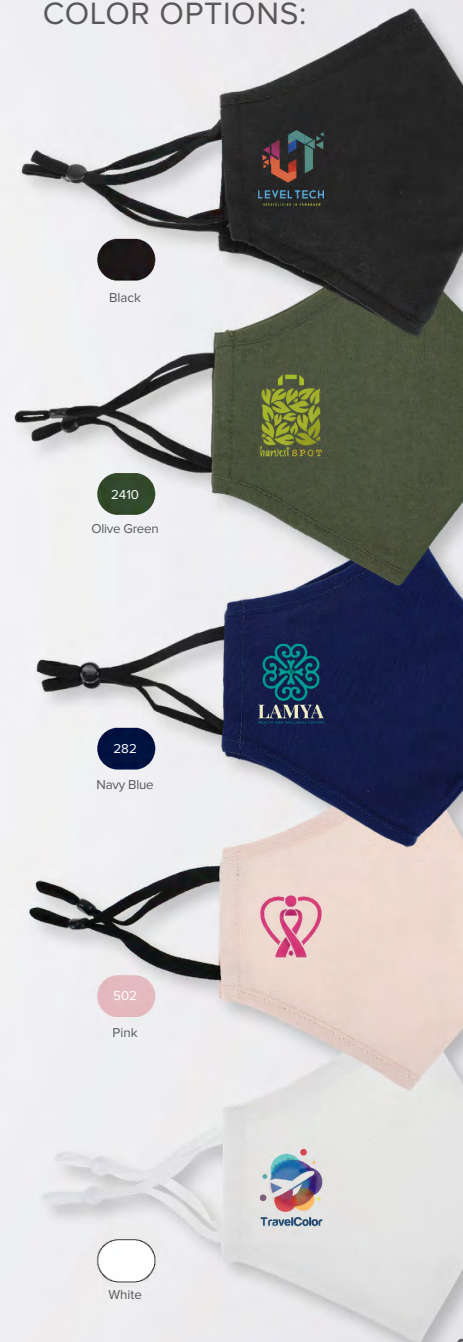

COLOR OPTIONS: