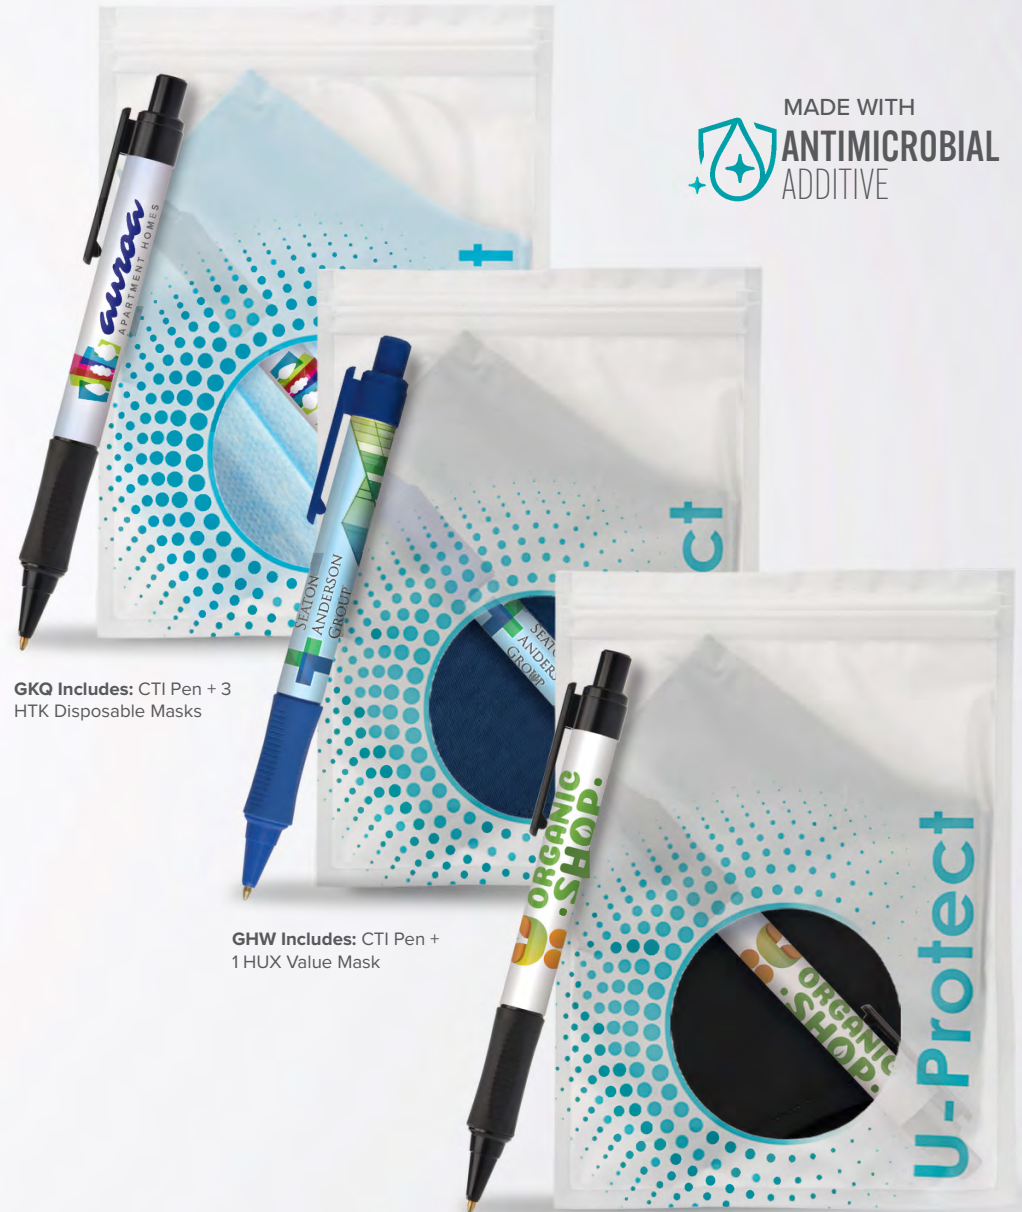

NEW! BASIC UPROTECT KIT - PLASTIC » GKQ

Imprint Method	Imprint Area	MOQ	Production	As low as
Pen: Full Color (CMYK) 360°	3.18" x 1.6"	50 pcs	7 days	$3.49 c
Bag & Mask: Undecorated				

NEW! VALUE UPROTECT KIT - PLASTIC » GHW

Imprint Method	Imprint Area	MOQ	Production	As low as
Pen: Full Color (CMYK) 360°	3.18" x 1.6"	50 pcs	7 days	$2.49 c
Bag & 3 Masks: Undecorated				

NEW! PREMIUM UPROTECT KIT » GHY

Imprint Method	Imprint Area	MOQ	Production	As low as
Pen: Full Color (CMYK) 360°	3.18" x 1.6"	50 pcs	7 days	$3.99 c
Bag & Mask: Undecorated				

GKQ Includes: CTI Pen + 3 HTK Disposable Masks

GHW Includes: CTI Pen + 1 HUX Value Mask

GHY Includes: CTI Pen + 1 HTG Premium AM Mask

Antimicrobial properties do not protect users or others against bacteria, viruses, or other disease causing organisms.