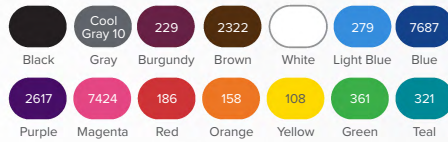

CHROMORAMA » CLA

Imprint Method	Imprint Area	MOQ	Production	As low as
Full Color (CMYK) 360°	4.127" x 1.207"	250 pcs	24hrs (approval required by 11 am PST)	$0.55 c

*Made in USA of US and imported parts.