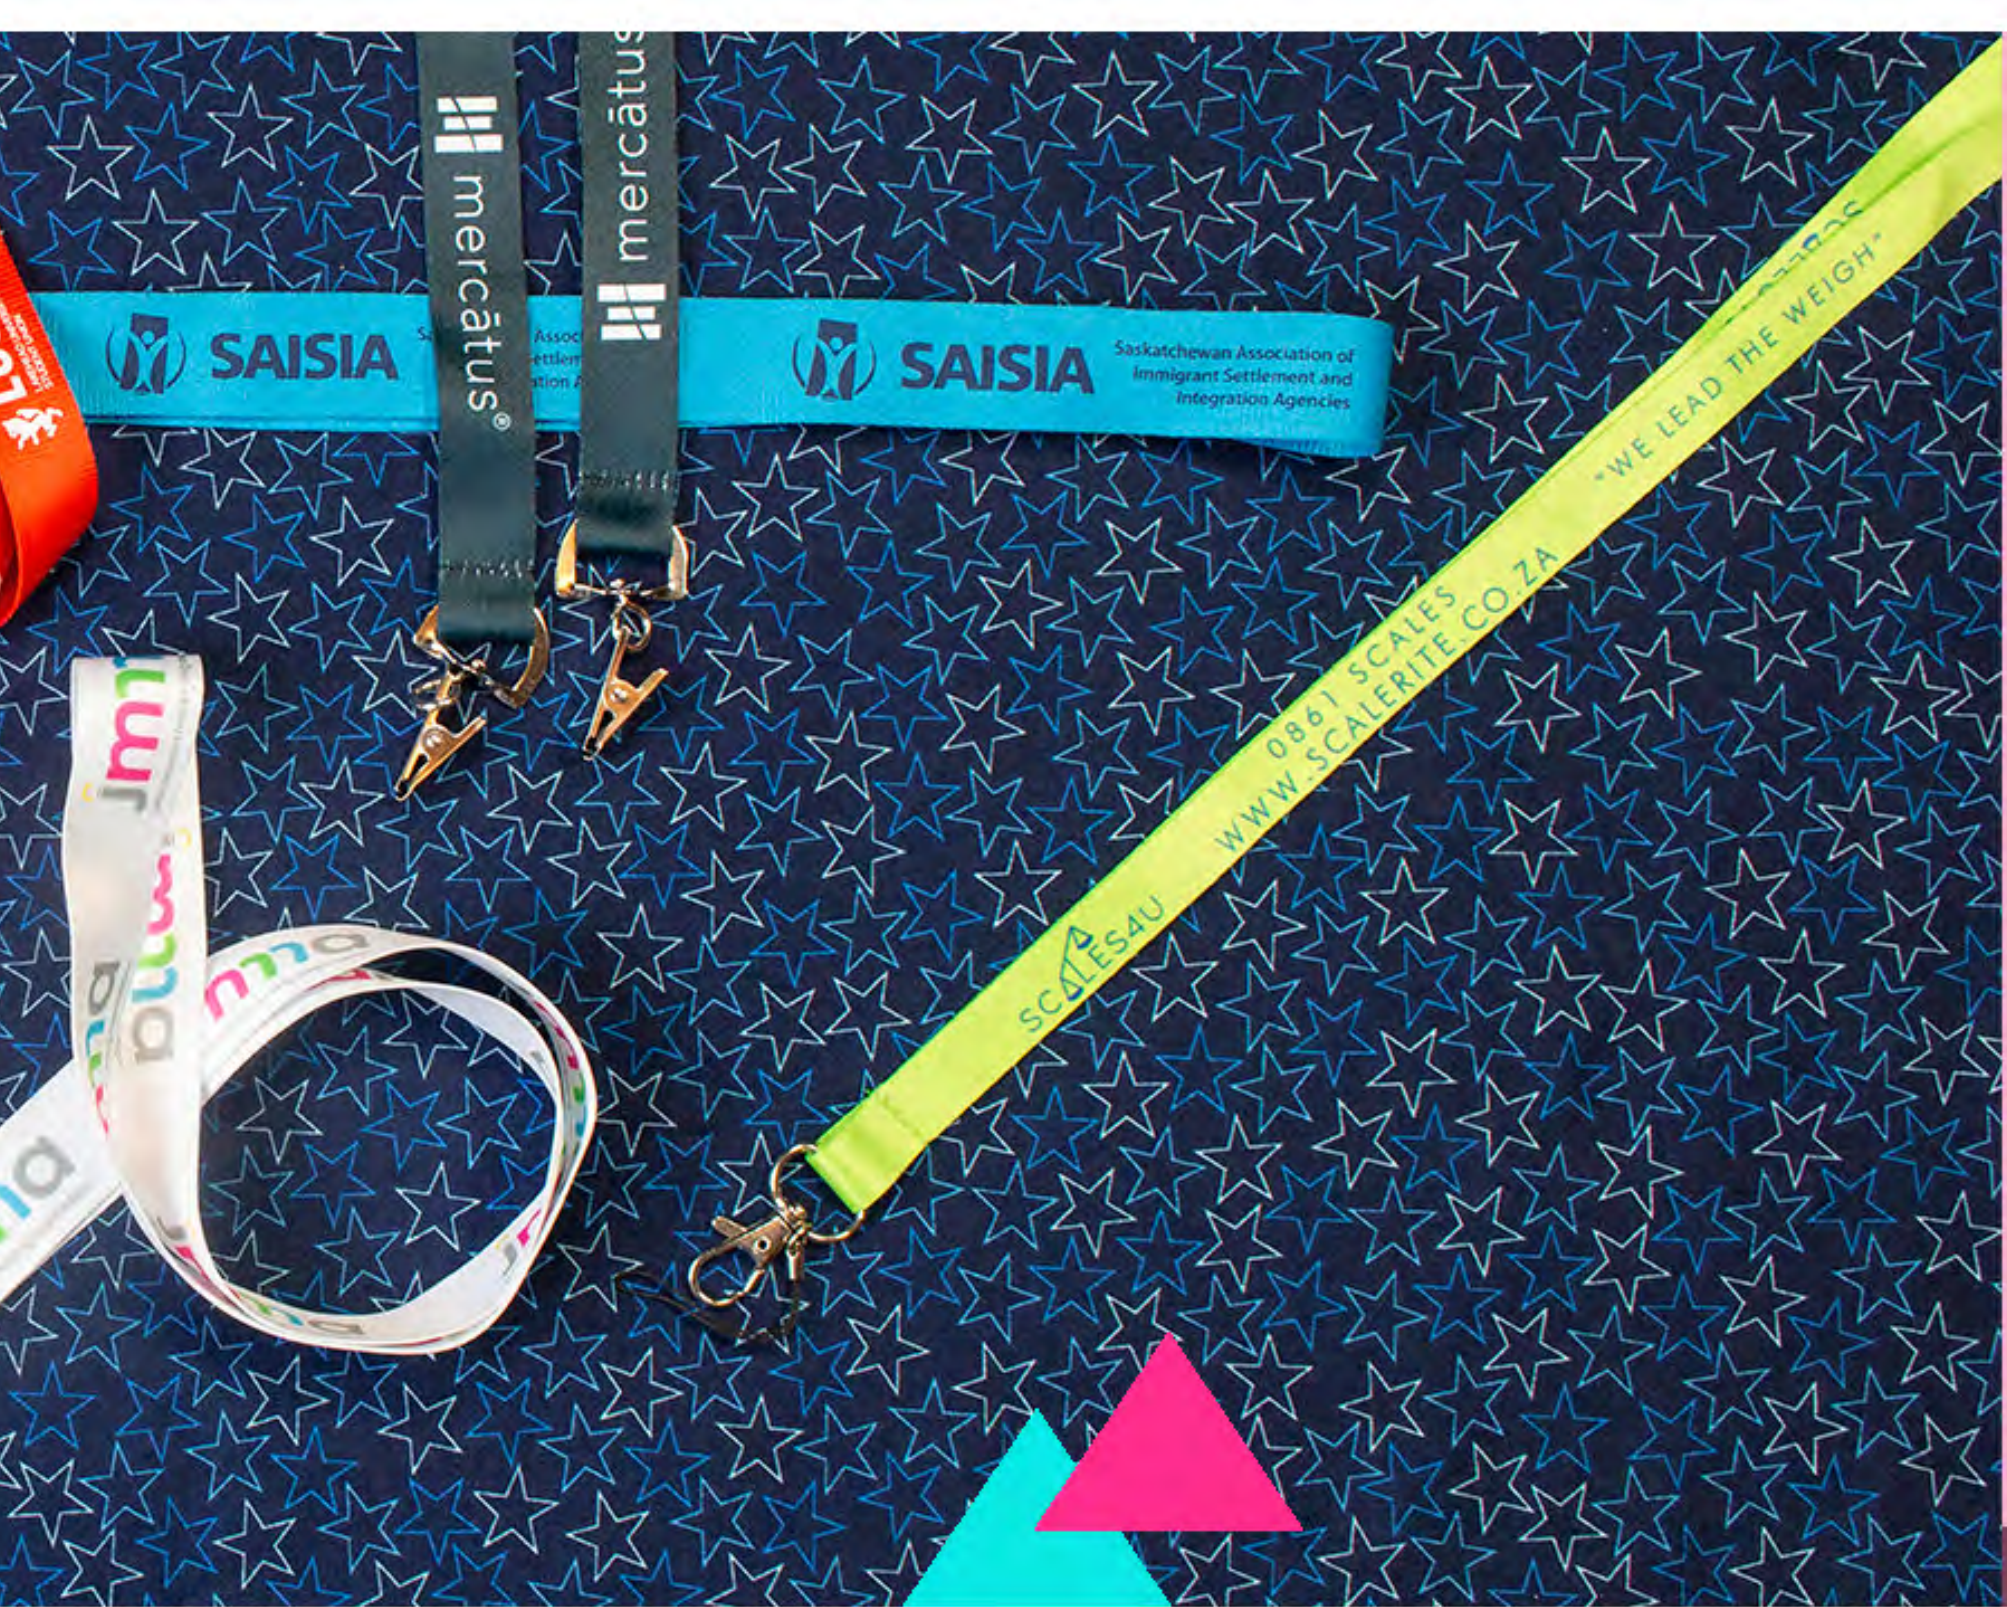

SAISIA Saskatchewan Association of Immigrant Settlement and Integration Agencies

mercatus

SCALES4U 0861 SCALES4U WWW.SCALERITE.CO.ZA "WE LEAD THE WEIGH"

id
blaw
jm