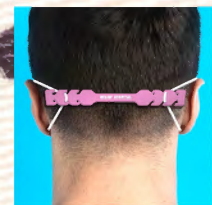

R.
T.

Mask Lanyard

Keep it close to them

Never let them be far from their masks with our new mask lanyard. It features two attachments that fasten to the ear straps of a face mask, allowing the user to quickly don their masks when exposed to social-distancing breaking conditions. Keep them close – keep them safe!

Earsaver

Their ears will thank you

Constantly wearing a face mask can be hard on the ears. Enter the EarSaver - a soft, flexible silicone strap that allows adjustment for mask straps so that their mask fits firmly on the face while keeping pressure off the ears. Perfect for healthcare workers or anyone wearing masks for extended periods of time.