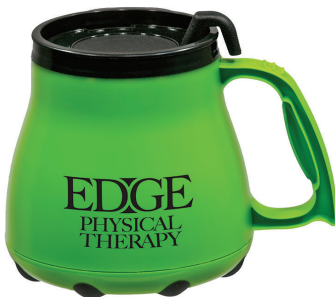

LOW RIDER MUG

Double wall Insulated, wide Non-Skid Rubber Base for extra stability in the car. Snap-on thumb-slide lid to prevent spills. 16 oz.

- Lid Color: Black
- Mug Colors: Black, Blue, Granite, Green, Lime Green, Silver, Metallic Red, Red, White

	144	288	576	1008
046005	4.00	3.86	3.76	3.65
FOB IN				4R