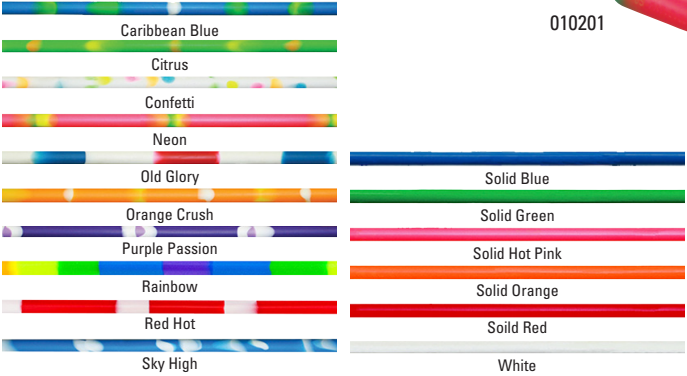

100	150	250	500	1000
010201 Stick	1.85	1.75	1.65	1.60	1.54
010202 Pen	NA	2.10	2.00	1.95	1.89
010203 Keychain	NA	2.00	1.95	1.90	1.85
FOB AZ					4R