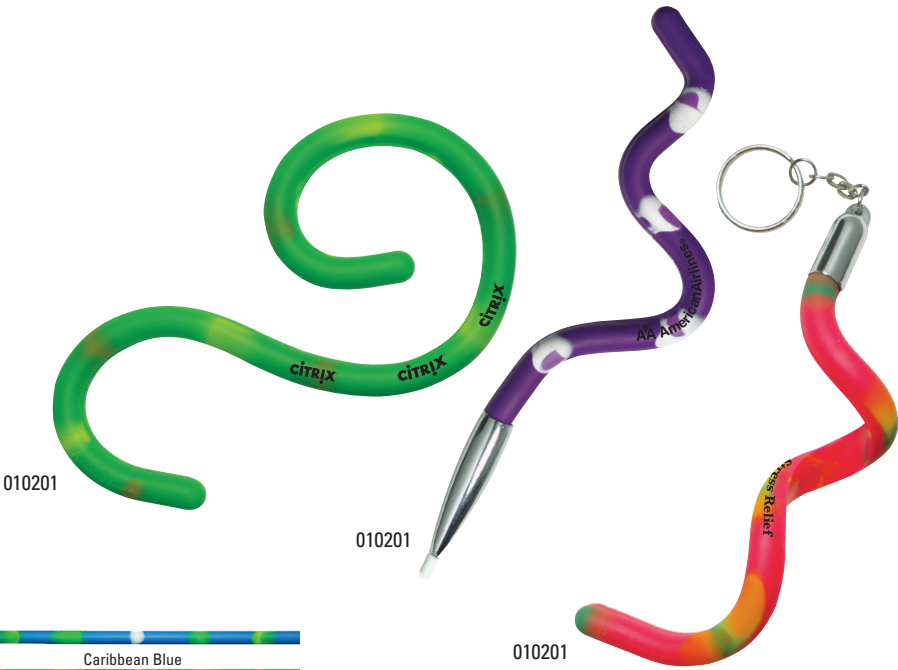

# BENDEEZ® PRODUCTS

Stress relief and physical therapy.  
Flexible soft plastic to bend into any  
shape imaginable! Custom color  
designs available.

	100	150	250	500	1000
<b>010201</b> Stick	1.85	1.75	1.65	1.60	1.54
<b>010202</b> Pen	NA	2.10	2.00	1.95	1.89
<b>010203</b> Keychain	NA	2.00	1.95	1.90	1.85
FOB AZ					4R