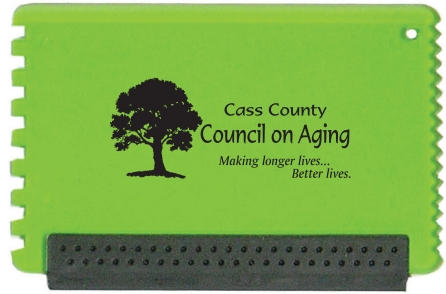

MINI ICE SCRAPER

Easy to hold. Durable. Rubber edge for light frost and serrated edge for scraping ice. Hole so can be attached to keychain.

- Colors: Translucent Lime Green, Translucent Light Blue, Translucent Purple, Translucent Red, Translucent Smoke, Translucent White, White

	250	500	1000	2500
040370	0.95	0.80	0.75	0.69
FOB AZ				4R