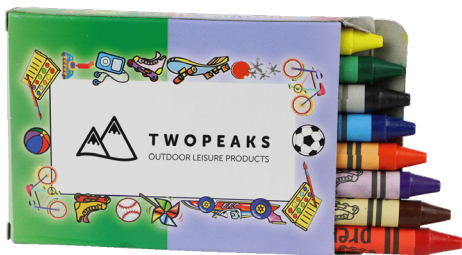

CRAYONS 8 PACK

Promotional crayons are not created equally! Compare vs. cheaper alternatives and you will see and feel the difference.

- Colors: As shown

	250	500	1000	2500
FUN150	0.60	0.56	0.55	0.54
FOB AZ				4R