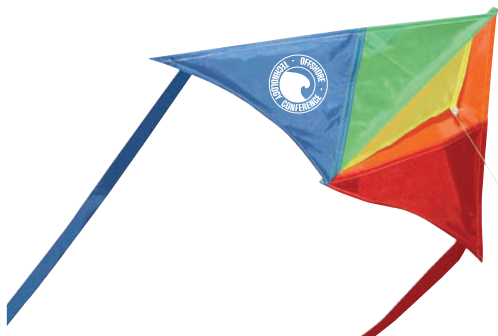

DELTA DANCER KITE

17" x 10" kite with dual tails for extra stability.

- Colors: Blue, Multicolor

	100	150	250	500	1000
090030	3.59	3.39	3.30	3.25	3.19

FOB AZ

4R