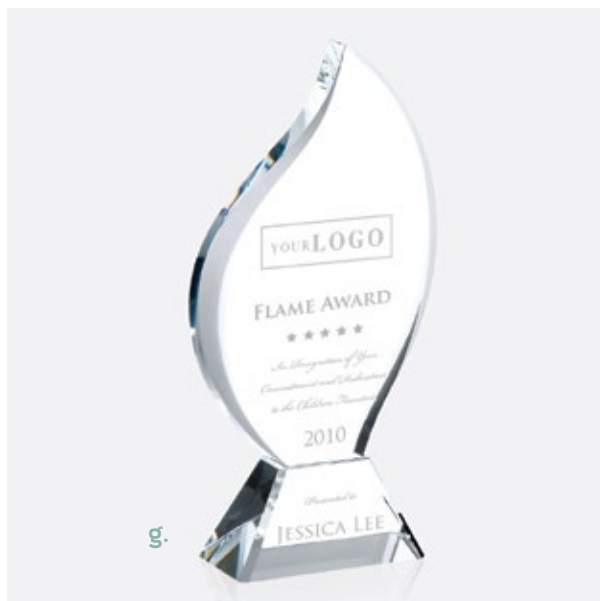

Size	1-5	6-24	25-49	50+pcs (4C)
S	\$108.90	\$106.18	\$103.46	\$98.01
M	\$119.90	\$116.90	\$113.91	\$107.91
L	\$130.90	\$127.63	\$124.36	\$117.81

e.

e. Classic Royal Diamond Award

100531 HxW: 10-1/2" x 6" E: 9-1/2" x 4-1/2"
W(lb): 5.0 M: Optic Crystal

1-5	6-24	25-49	50+pcs (4C)
\$152.90	\$149.08	\$145.26	\$137.61

f.

f. The Giving Heart Award

100930 HxW: 7-1/2" x 6-3/4" E: 4" x 4-1/2"
W(lb): 4.0 M: Optic Crystal

1-5	6-24	25-49	50+pcs (4C)
\$196.90	\$191.98	\$187.06	\$177.21