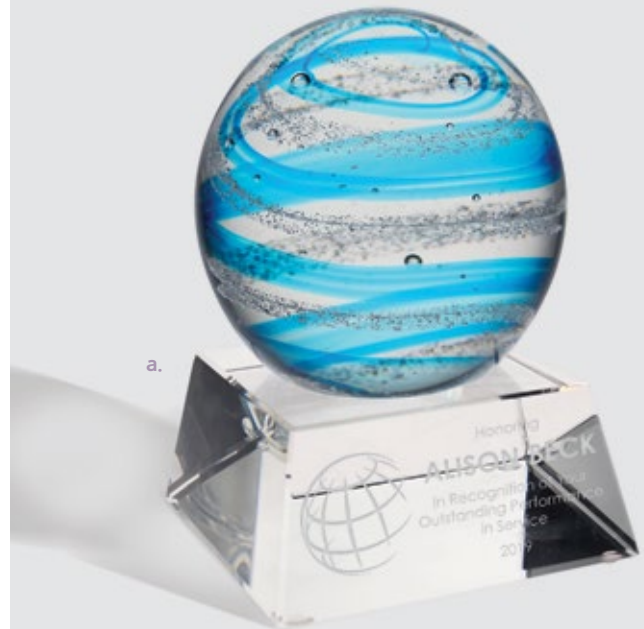

a. Blue Jupiter Award

Clear Base

170411 HxW: 5-1/2" x 4" E: 1-1/2" x 3"
W(lb): 6.5 M: Mouth Blown Glass

Black Base

170412 HxW: 5-1/2" x 4" E: 1-1/2" x 3"
W(lb): 6.5 M: Mouth Blown Glass

1-5	6-24	25-49	50+pcs (4C)
\$119.90	\$116.90	\$113.91	\$107.91