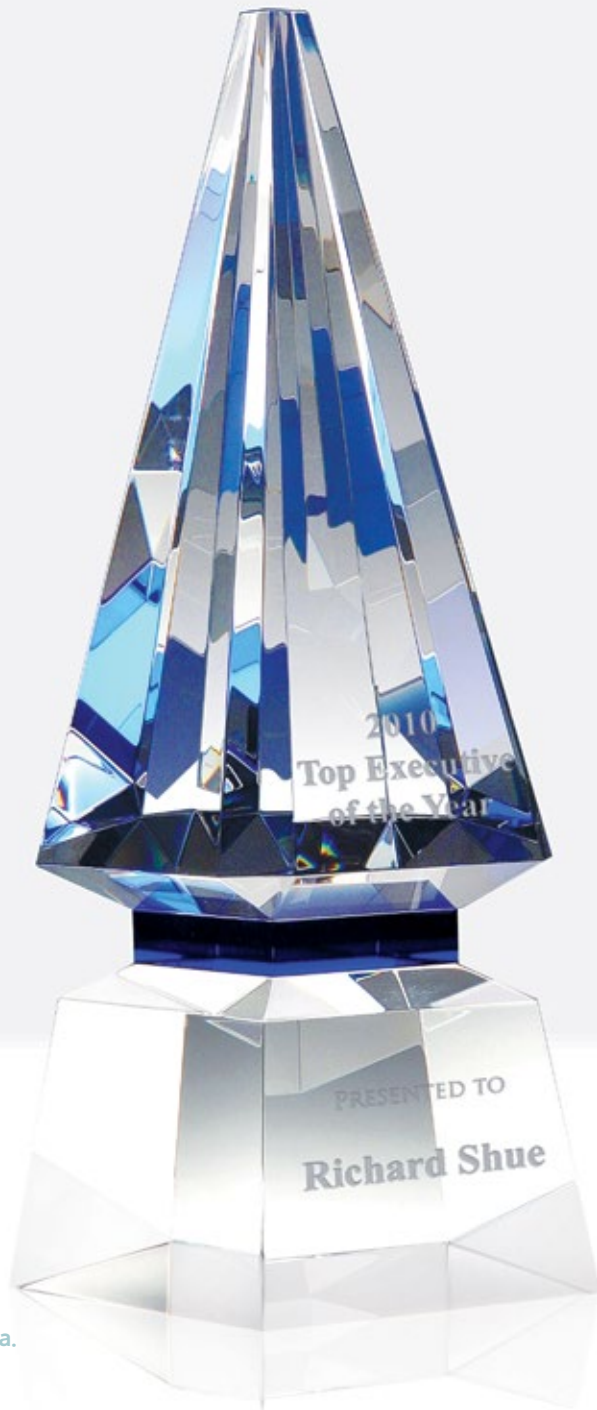

a.

a. Blue Spire Award

150150 HxW: 10-3/4" x 3-1/2" E: 6" x 1-3/4"
W(lb): 8.5 M: Optic Crystal

1-5	6-24	25-49	50+pcs (4C)
$328.90	$320.68	$312.46	$296.01

*Additional engraving location option shown. Additional charge applies.