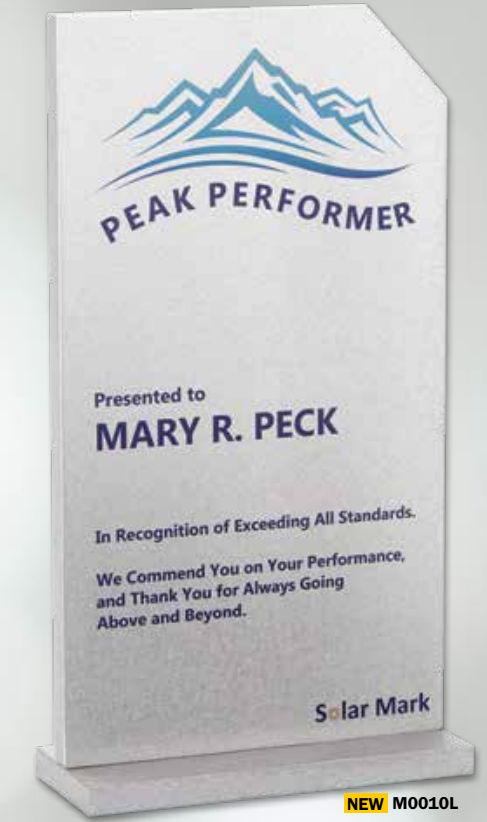

NEW M0010M

NEW M0010S

NEW M0010L

**M0010S** Metal desk award, brushed aluminum bar stock, color imprint  
\*ColorBLAST full-color imprint  
\*PMS matching not available  
\*One location imprint included

	1-2	3-9	10-24	25-49	50-99	100-249
5 x 5 3/8 x 2	160	141	123	110	104	98