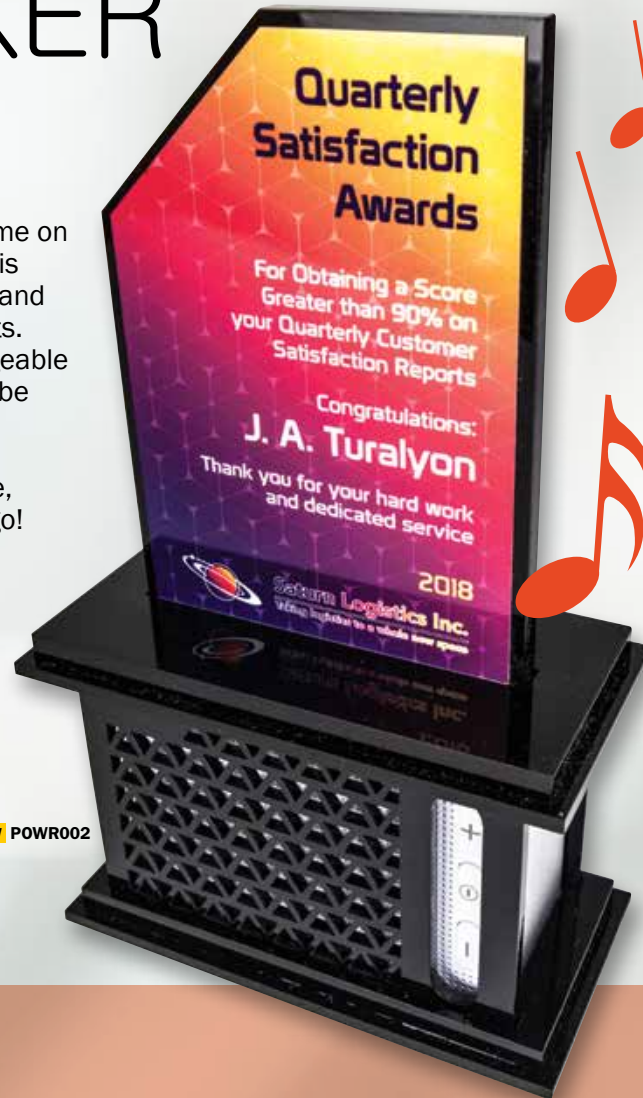

# BLUETOOTH SPEAKER

It's time to turn up the volume on recognition! This fun award is made from custom acrylics and metal, with full-color imprints. Embedded inside is a chargeable bluetooth speaker that can be paired to a smart phone in seconds! Turn it low for private listening in the office, or crank it up while on the go!