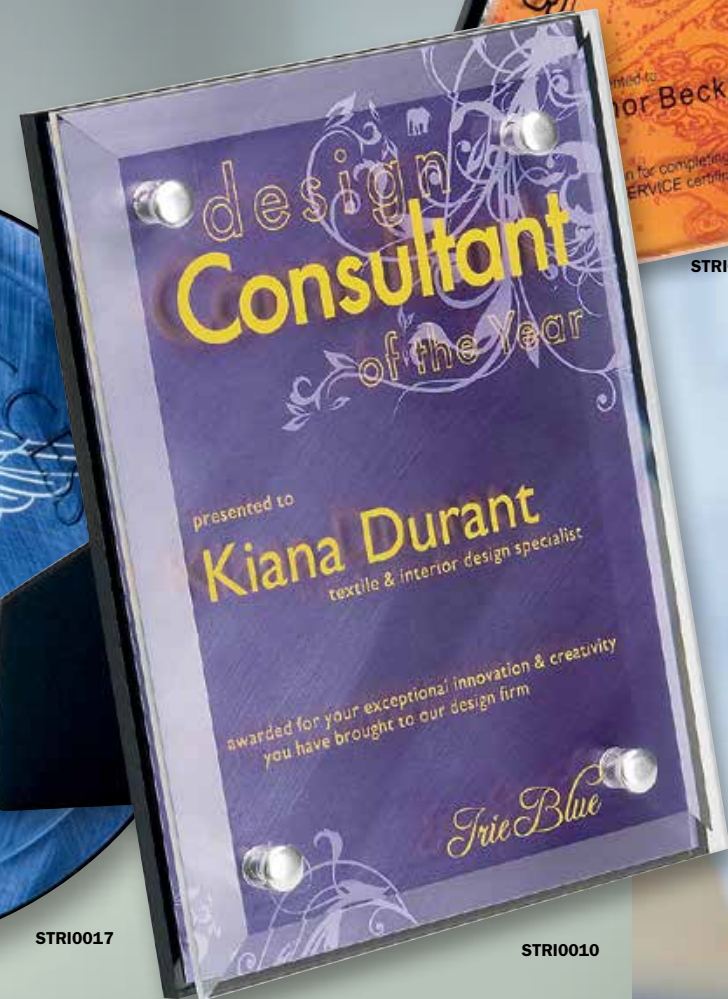

STRI0017

STRI0010