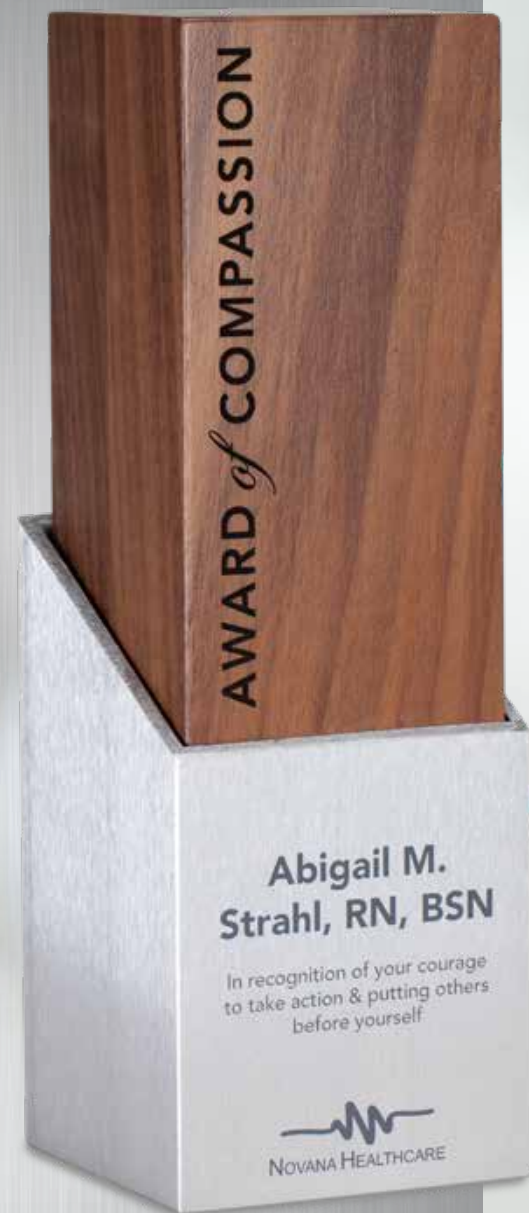

NEW M0023

M0023 Walnut tower with hand-brushed, extruded aluminum base. Laser engraved copy in wood, common copy and personalization on metal
*one location laser imprint
*one location one color imprint on metal

	1-2	3-9	10-24	25-49	50-99	100-249
3 x 3 x 9	129	117	105	96	93	88

M0022 Walnut tower with hand-brushed, extruded aluminum base. Laser engraved copy in wood, common copy and personalization on metal
*one location laser imprint
*one location one color imprint on metal

	1-2	3-9	10-24	25-49	50-99	100-249
2 7/8 x 1 3/8 x 9	123	111	99	90	87	82

*SEE ADDITIONAL PRICING ON PAGES 78-79 6C

M0021S Extruded, hand-brushed aluminum tower with wood accents top and bottom. Wood available in walnut, white or black, or custom species upon request
*one location one color imprint included
*multiple additional surfaces available for imprint call factory

	1-2	3-9	10-24	25-49	50-99	100-249
3 x 3 x 6	124	112	99	89	86	82

M0021M Extruded, hand-brushed aluminum tower with wood accents top and bottom. Wood available in walnut, white or black, or custom species upon request
*one location one color imprint included
*multiple additional surfaces available for imprint call factory

	1-2	3-9	10-24	25-49	50-99	100-249
3 x 3 x 8	136	122	108	97	94	89

M0021L Extruded, hand-brushed aluminum tower with wood accents top and bottom. Wood available in walnut, white or black, or custom species upon request
*one location one color imprint included
*multiple additional surfaces available for imprint call factory

	1-2	3-9	10-24	25-49	50-99	100-249
3 x 3 x 10	142	127	112	101	97	92