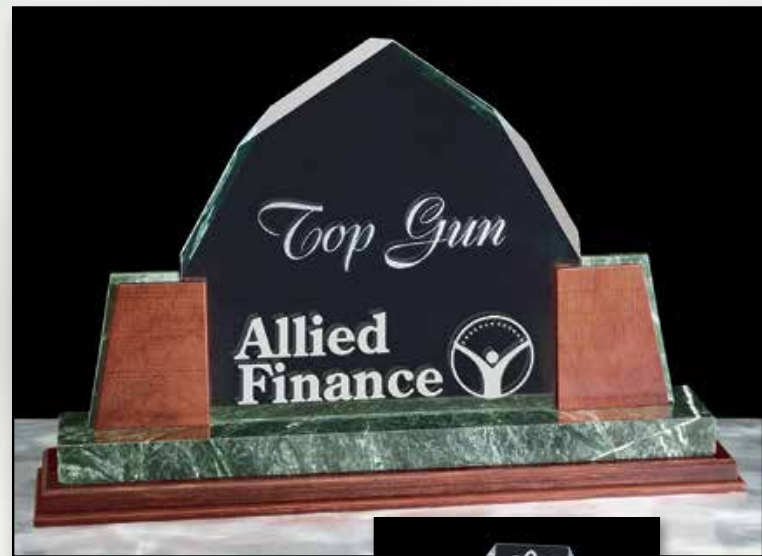

GS0023 Stone and glass desk award, clear glass panel, stock water jet cut shape, sand etched, starstone accents

	1-2	3-9	10-24	25-49	50-99	100-249
S - 7 x 5 3/4 x 3	512	451	393	349	334	313
M - 9 1/2 x 6 3/4 x 3	560	495	431	383	366	343
L - 9 x 7 3/4 x 3	647	572	498	441	423	396

GS0025 Glass and stone desk award, clear glass panel, black granite base, sand etched

	1-2	3-9	10-24	25-49	50-99	100-249
10 x 8 1/2 x 2	255	224	196	173	166	156

GS0024 Glass and stone desk award, clear glass panel, black granite base, sand etched

	1-2	3-9	10-24	25-49	50-99	100-249
5 x 8 3/8 x 2	173	152	133	118	113	107

*SEE ADDITIONAL PRICING ON PAGES 78-79 6C

GS0014 Stone and glass desk award, jade glass disc with stone panels, sand etched/color filled, dymondwood/green marble base

*One color fill included/Two surface etch
*Other stone options available - contact factory for details

	1-2	3-9	10-24	25-49	50-99	100-249
7 1/2 x 7 1/2	385	339	296	262	251	236

GS0016 Stone and crystal desk award, optic crystal glass octagon, sand etched, dymondwood/green marble base

*Other stone options available - contact factory for details

	1-2	3-9	10-24	25-49	50-99	100-249
4 5/8 x 10	543	479	418	371	354	333

GS0020

GS0018 Stone and glass desk award, jade glass panel, sand etched/color filled, dymondwood/stone supports, sand etched/color filled

*Two color fills included/Three surface etch
*Other stone options available - contact factory for details

	1-2	3-9	10-24	25-49	50-99	100-249
S - 9 3/4 x 15	583	516	450	398	382	357
M - 12 x 18 3/4	769	680	593	524	502	471

GS0020 Stone and glass desk award, beveled jade glass panel shaped and faceted, sand etched, dymondwood/stone accent base

*Other stone options available - contact factory for details

	1-2	3-9	10-24	25-49	50-99	100-249
S - 15 x 11	620	549	478	424	405	380
L - 20 3/4 x 14 1/2	1022	902	786	698	667	626