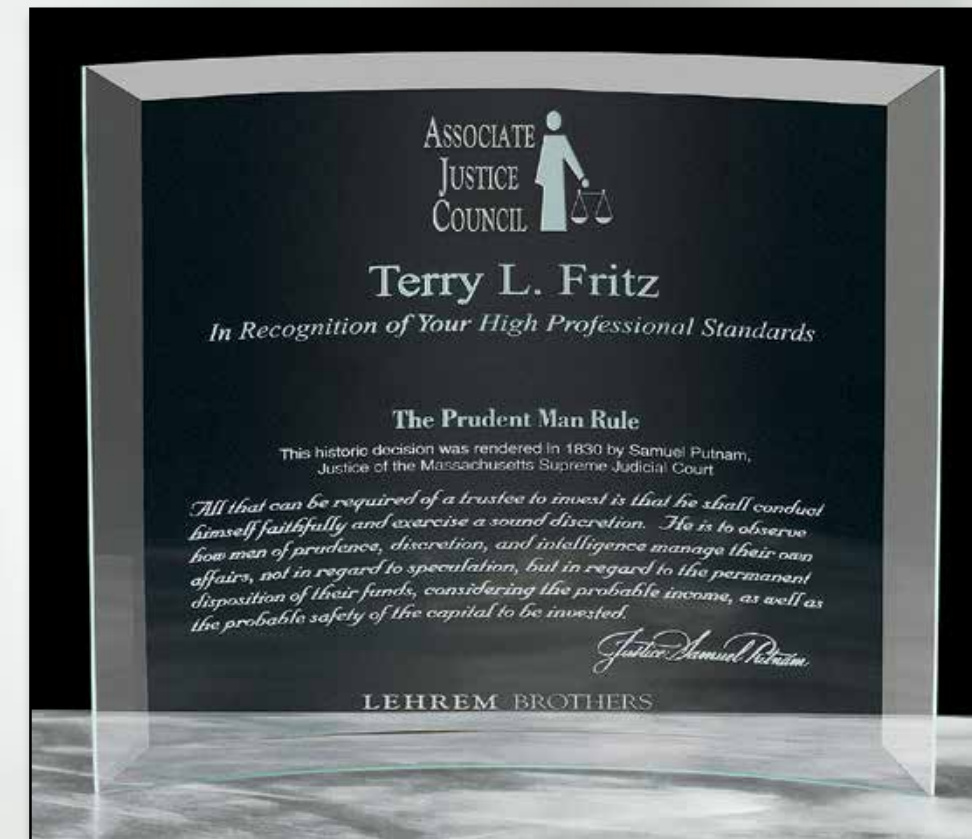

G0016

G0049 Glass desk award, sand-etch back surface
*One etch location included, no color-fill

	1-2	3-9	10-24	25-49	50-99	100-249
4 x 8 3/8 x 2	172	152	133	117	113	107
8 x 4 3/8 x 2	172	152	133	117	113	107

G0051 Glass desk award, color imprinted copy, color acrylic accent, imprinted metal plate
*Two color imprint included
*Acrylic colors blue, light blue, orange, red, yellow, green, smoke and white

	1-2	3-9	10-24	25-49	50-99	100-249
8 1/4 x 4 3/8 x 2	180	159	138	123	117	111

G0016 Glass desk award, jade glass beveled crescent, sand etched/one surface
*One etch location included, no colorfill

	1-2	3-9	10-24	25-49	50-99	100-249
S - 5 x 7 x 3/16	69	68	67	65	63	61
M - 6 x 8 x 3/16	80	79	77	76	75	73
L - 7 x 10 x 3/16	96	95	93	92	91	89

*SEE ADDITIONAL PRICING ON PAGES 78-79 6C