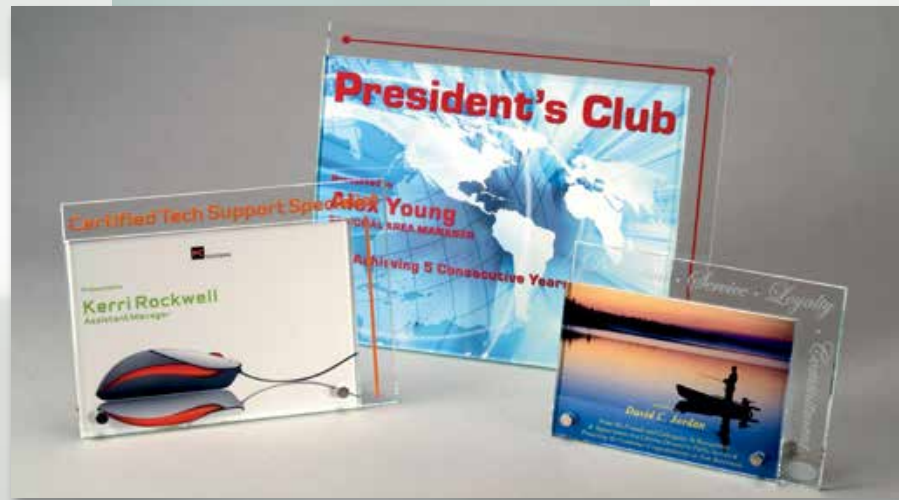

	1-2	3-9	10-24	25-49	50-99	100-249
S - 5 x 7 x 3/16	69	68	67	65	63	61
M - 6 x 8 x 3/16	80	79	77	76	75	73
L - 7 x 10 x 3/16	96	95	93	92	91	89

\*SEE ADDITIONAL PRICING ON PAGES 78-79 6C

G0010

G0009

G0011

**G0010** Glass desk award, clear glass photo/art display (vertical), sand etched/color filled  
 \*One color fill included  
 \*Photo/Art Customer Supplied  
 \*Specify gold or silver display posts when ordering