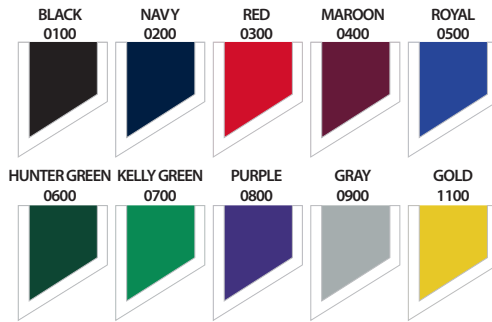

SOLID COLOR WITH WHITE BINDED EDGE

The perfect graduation keepsake!