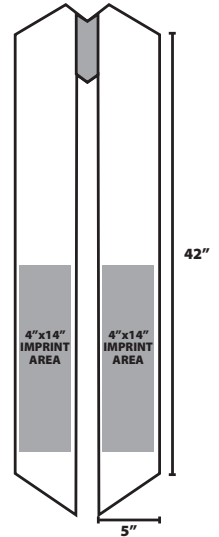

## BINDED EDGES

### WHITE WITH COLORED BINDED EDGE

### SOLID COLOR WITH WHITE BINDED EDGE

*The perfect graduation keepsake!*

FINISHED SASH DIMENSION  
5" x 84"