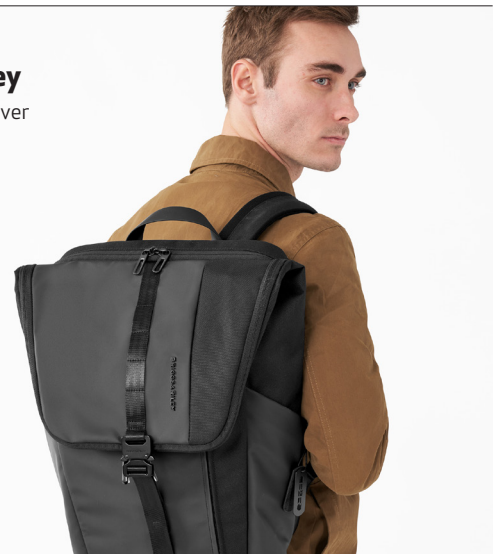

Delve Large Foldover
Backpack
DV170-4

DECORATION
AVAILABLE

GIFTS PERFECT FOR FALL

Lodge
Chef Collection™
10" Skillet
LC10SK

Human Touch
Gravis ZeroG Chair
100-GRAVIS-001

*Additional colors available

Escalade Sports Tailgate