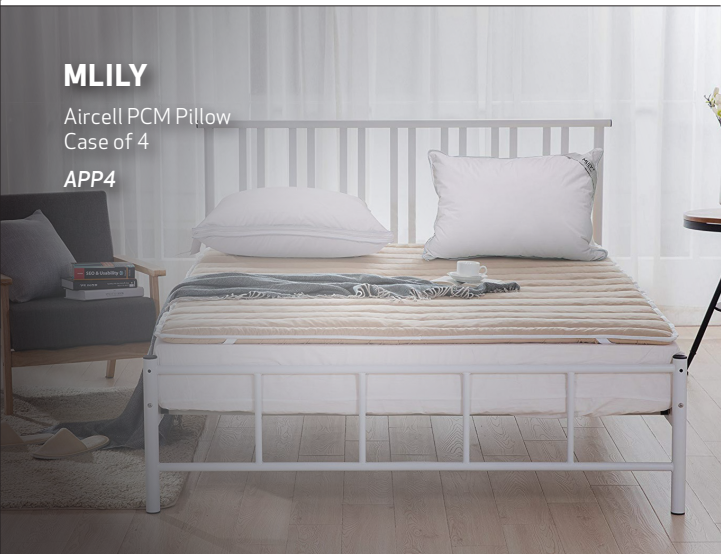

Red Multi
WBR00094-645

Troy Bilt

Spring-Assist™
Straight Shaft Trimmer

TB575ECPKG

MLILY

Aircell PCM Pillow
Case of 4

APP4

GIFTS PERFECT FOR SUMMER