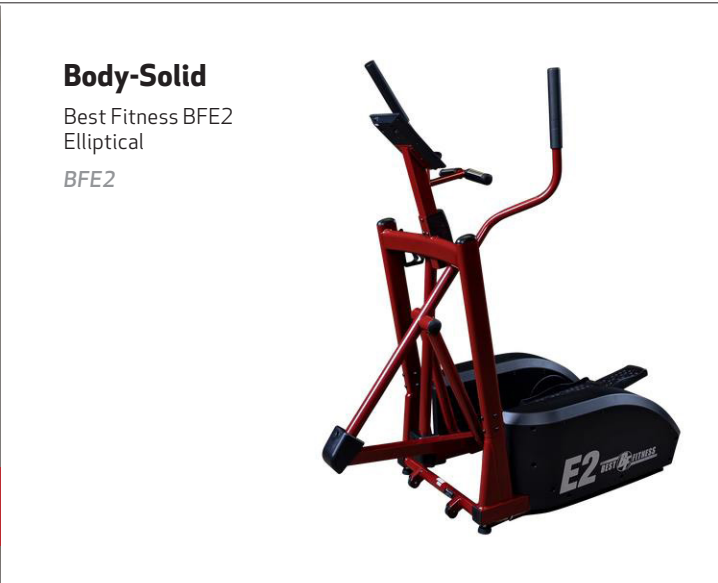

Bose

Smart Soundbar 300

843299-1100

GIFTS
PERFECT
FOR
WINTER

GIFTS PERFECT FOR WINTER

Bose
Noise Cancelling
Headphones 700
Luxe Silver
794297-0300

DECORATION
AVAILABLE

Body-Solid
Best Fitness BFE2
Elliptical
BFE2