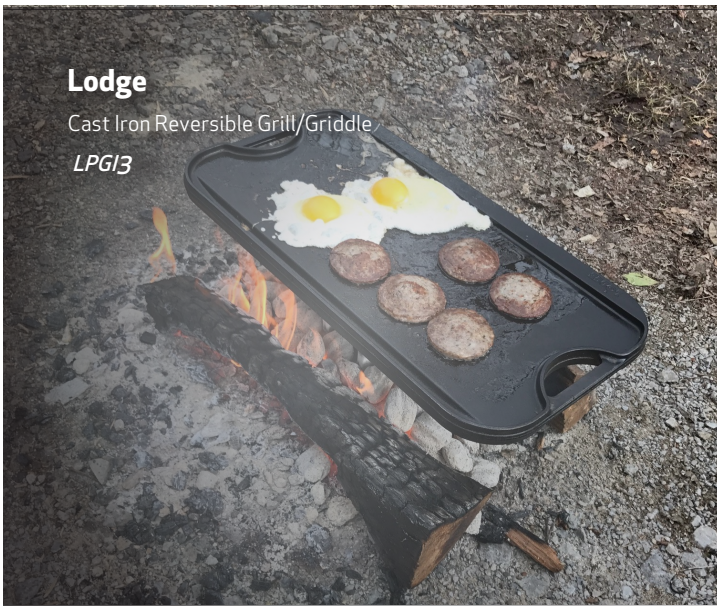

Reefton Men's Sunglasses

RFT 98 OGP

DECORATION
AVAILABLE

Lodge

Cast Iron Reversible Grill/Griddle

LPG13

kate spade new york

Blushing Blooms Necklace