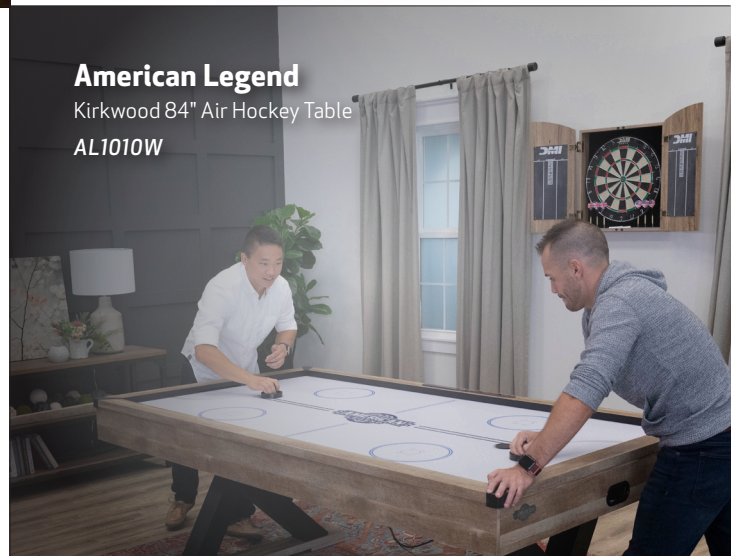

FINEX

5 Qt Cast Iron
Dutch Oven
DL5-10001

Lifeline

Jungle Gym XT
LLJGXT

Arachnid

Cricket Pro 670
E670ARA

American Legend

Kirkwood 84" Air Hockey Table
AL1010W