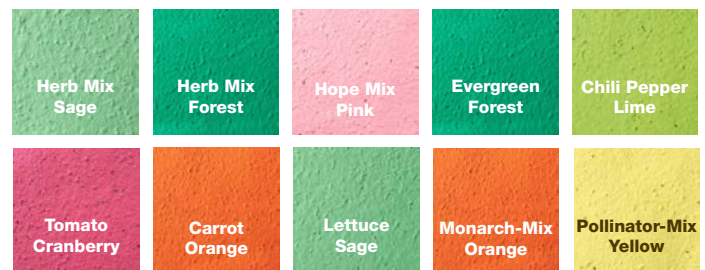

22 Original Seed Paper Colors

*PMS colors are approximate

BRIGHTS

NATURALS

PASTELS

Printing on Seed Paper

We have set the standard for high quality full-color printing on our Premium seed papers. **We require printing light ink coverage on all of our seed paper.** Additionally, we can print on some colored seed paper sheets and shapes with our proprietary inkjet technology. Letterpress printing is also available (additional printing plate charges apply). Visit our website to view some of our printed shape options. bloominpromotions.com