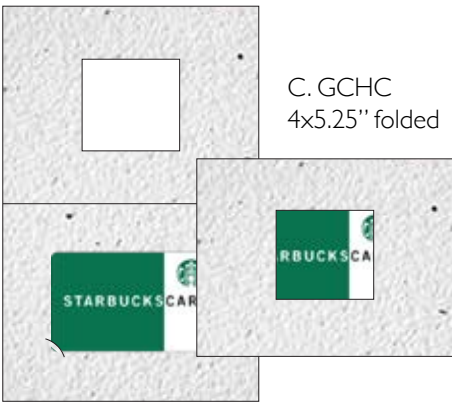

A. GCHA
4x5.25" folded

Choose your shape!

B. GCHB
4x5.25" folded

C. GCHC
4x5.25" folded

D. BCHD
4x5.25" folded

E. GCS
2.25x3.5" folded

F. GCS2
2.75x3.75" folded

Items GCHA, GCHB, GCHC, and BCHD include a blank envelope. Also available with a printed envelope, call for pricing. Item GCHA uses a recycled cardstock sleeve with a colorful seed paper flower attached. All other items are fully plantable.