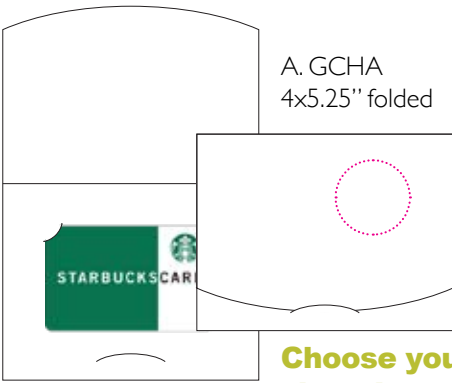

A. GCHA
4x5.25" folded

Choose your shape!