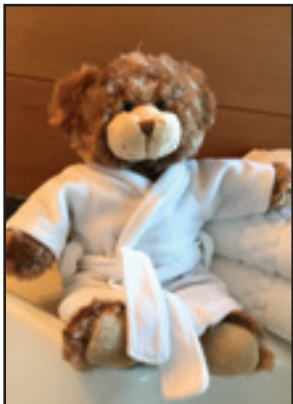

SZ-59871
11" Roary Bear