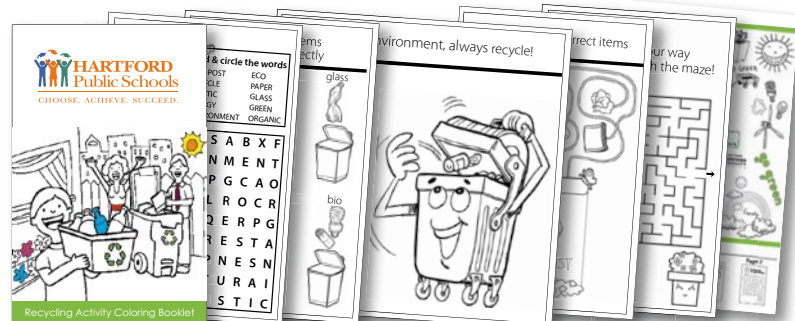

Custom Ask about Custom Coloring Card Booklets