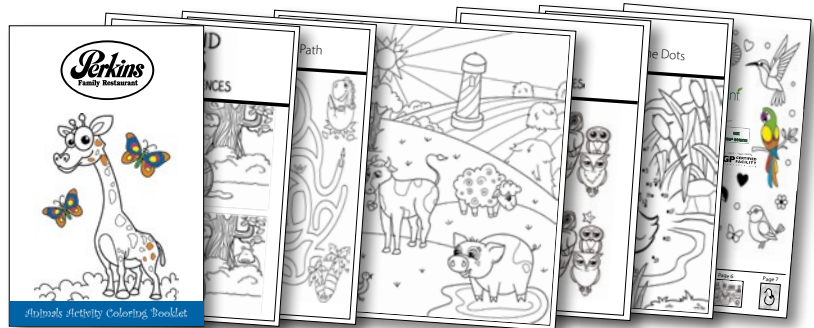

# COLORING BOOKLETS

**Animals Coloring Card Booklet CPD1183**  
(5.5" x 8.5" - 8 pages)

See pages 42 & 43 for booklet and envelope imprint options.

Booklets come with white envelopes.

**Animals Activity Coloring Booklet CPD1184**  
(5.5" x 8.5" - 8 pages)