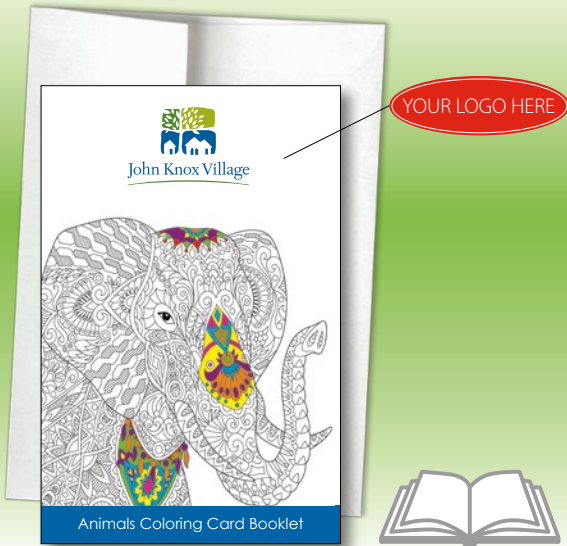

COLORING BOOKLETS

Animals Coloring Card Booklet CPD1183
(5.5" x 8.5" - 8 pages)