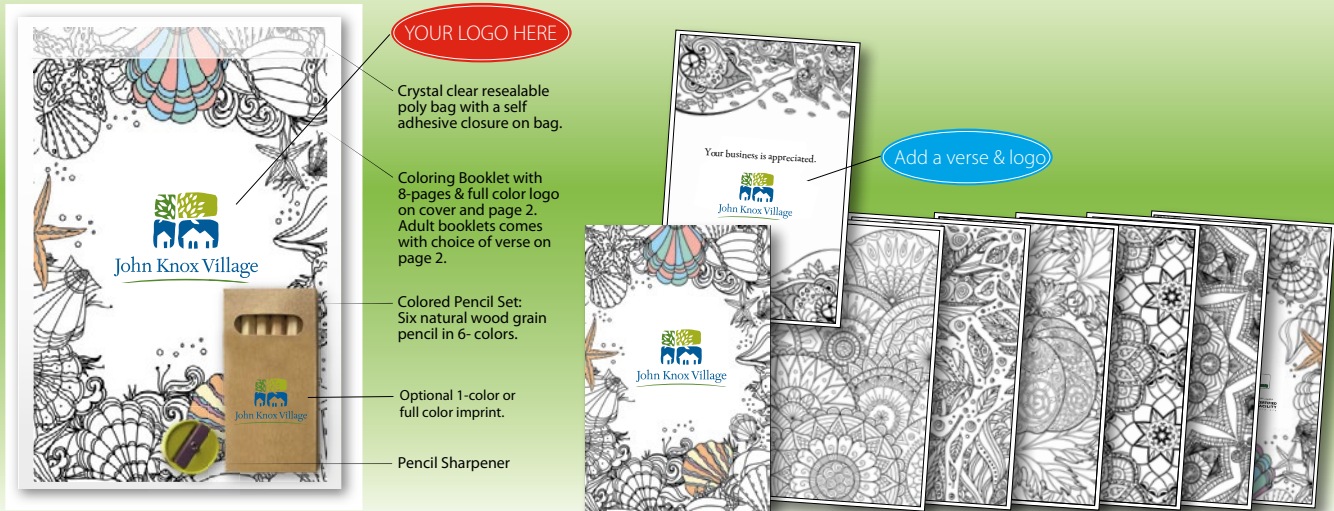

COLORING KITS

CPK1122 Patterns Coloring Kit
(5.5" x 8.5" - 8 pages)

Choose from any of our standard Coloring Card Booklet designs featured on pages 4-8 to create a Coloring Kit.

Coloring Kits contain: Coloring Booklet, colored pencil set, and pencil sharpener*. All packaged in a crystal clear resealable poly bag with a self adhesive closure on bag.

Note: Pencil sharpeners come in a variety of colors within an order.