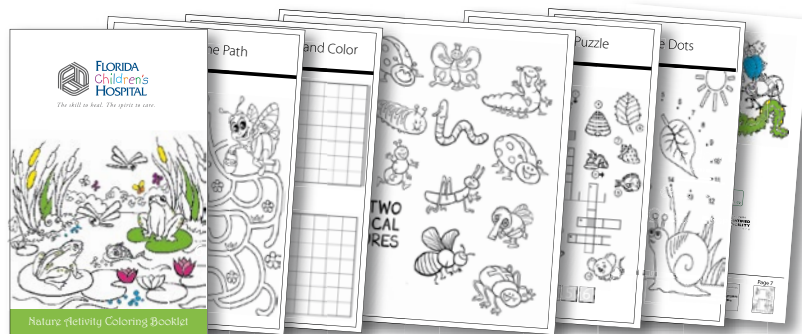

# COLORING BOOKLETS

YOUR LOGO HERE

Add a verse & logo

**Nature Coloring Card Booklet CPD1185**  
(5.5" x 8.5" - 8 pages)

See pages 42 & 43 for booklet and envelope imprint options.

Booklets come with white envelopes.

YOUR LOGO HERE

**Nature Activity Coloring Booklet CPD1186**  
(5.5" x 8.5" - 8 pages)

YOUR LOGO HERE

**Recycling Activity Coloring Booklet CPD1187**  
(5.5" x 8.5" - 8 pages)

**Custom** Ask about Custom Coloring Card Booklets