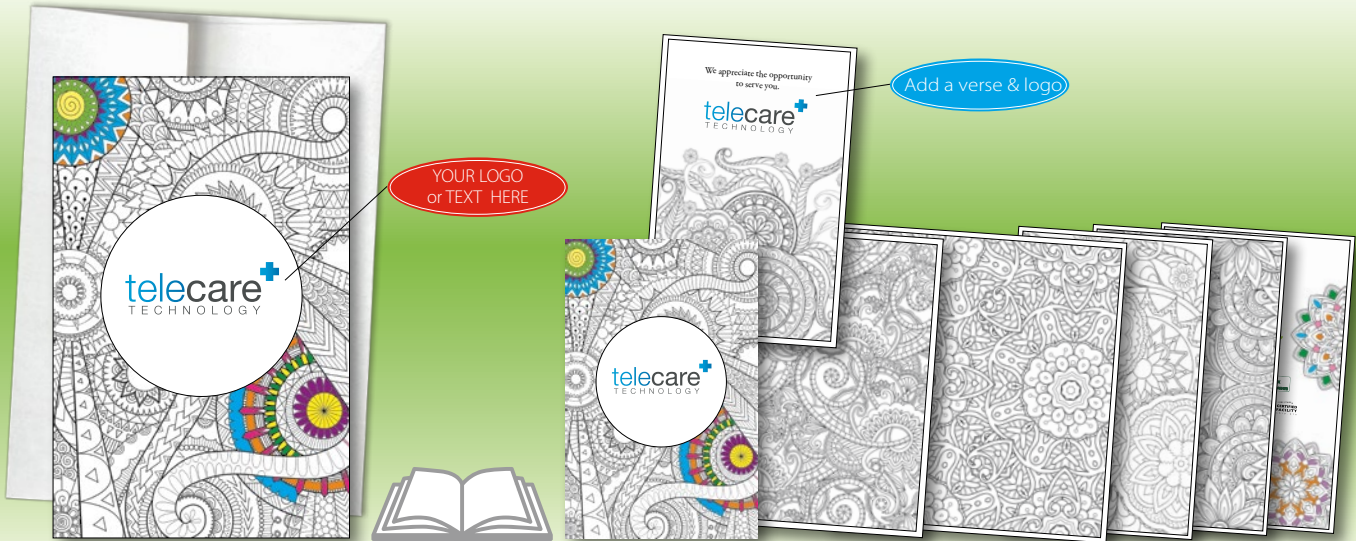

COLORING BOOKLETS

NEW Zen Patterns Coloring Card Booklet CPD1262
(5.5" x 8.5" - 8 pages)

See pages 42 & 43 for booklet and envelope imprint options.

Booklets come with white envelopes.