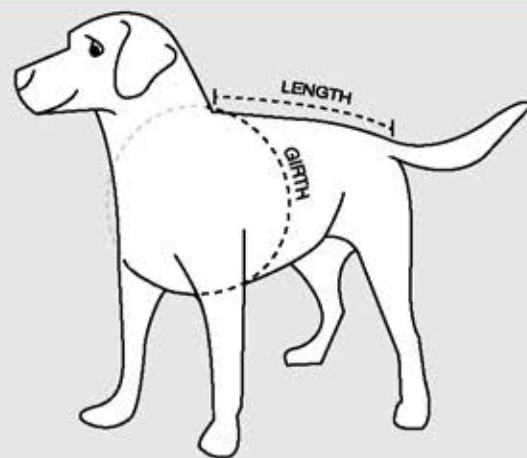

SIZE CHARTS

GIRTH RANGE DEPENDENT ON STYLE

CLOTHING

SIZE	WEIGHT	GIRTH
Tiny	3-5 lbs.	9-14"
XX-Small	4-9 lbs.	13-16"
X-Small	8-14 lbs.	16-18"
Small	12-20 lbs.	17-23"
Medium	18-30 lbs.	19-24"
Large	28-42 lbs.	20-26"
X-Large	40-60 lbs.	22-29"
XX-Large	58-80 lbs.	24-32"

WINTER COAT

SIZE	LENGTH	GIRTH
Tiny	9"	18-20"
XX-Small	10"	19-21"
X-Small	12"	21-23"
Small	14.5"	23-25"
Medium	17"	25-27"
Large	20"	30-35"
X-Large	23.5"	32-37"
XX-Large	27.5"	34-39"

COLLAR

SIZE	RIBBON WIDTH	LENGTH
X-Small	5/8"	6-12"
Small	1"	8-12"
Medium	1"	12-20"
Large	1"	18-30"

LEASH

Small	5/8"	4" & 6"
Large	1"	4" & 6"

STEP-IN HARNESS

X-Small	5/8"	9-18"
Small	1"	13-20"
Medium	1"	17-28"
Large	1"	22-36"

1-800-391-3520

Made in USA