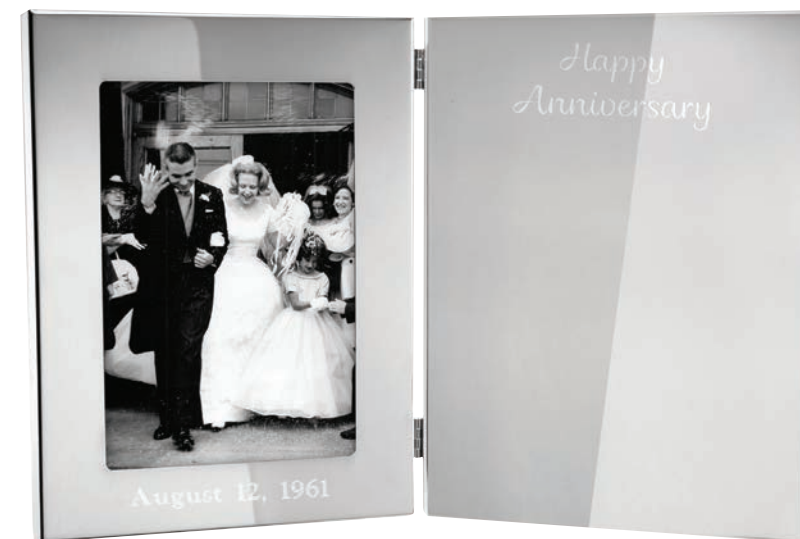

Gift Sets

"Our Wedding Day"

- 13" Gallery Tray with Pen (SWS-LGTW)
- 11" Gallery Tray with Pen (SWS-SGTW)
- Tablet Frame with Pen (SWS-TFW)

"Thank you for helping us tie the knot"

- 13" Gallery Tray with Pen (SWS-LGTY)
- 11" Gallery Tray with Pen (SWS-SGTY)
- Tablet Frame with Pen (SWS-TFTY)