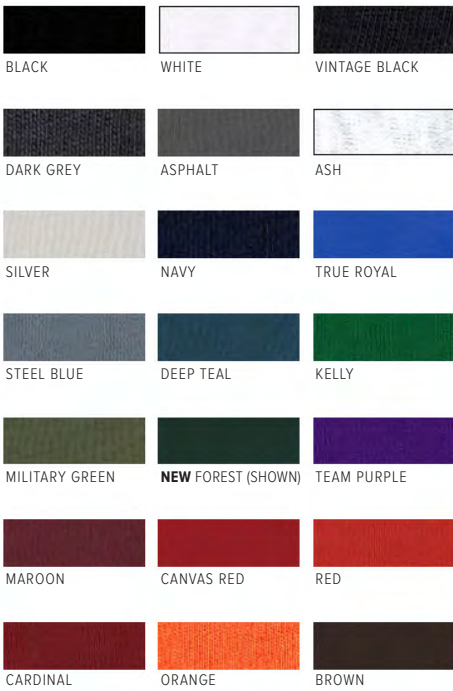

*Vintage Slub, Mineral Wash, and Marble colors offered in sizes XS-2XL.

SOLID COLORS

HEATHER CVC COLORS

VINTAGE SLUB COLORS

MARBLE COLORS

NEON COLORS

MINERAL WASH COLORS

3501 UNISEX JERSEY LONG SLEEVE TEE | XS-NEW 3XL* (MALE MODELS WEAR: M, FEMALE: S) *Black, White, Navy, True Royal, Red, Black Heather, Dark Grey Heather, Heather Navy, Deep Heather, Athletic Heather, Charcoal Black Triblend, Grey Triblend, Maroon Triblend, Navy Triblend and True Royal Triblend available in 3XL.

HEATHER CVC COLORS

BLACK HEATHER DARK GREY HEATHER

DEEP HEATHER ATHLETIC HEATHER (SHOWN)

HEATHER SLATE (SHOWN) HEATHER NAVY

TRIBLEND COLORS

CHARCOAL BLACK TRIBLEND WHITE FLECK TRIBLEND

GREY TRIBLEND TRUE ROYAL TRIBLEND

NEON COLORS

NEON BLUE (SHOWN) NEON GREEN NEON ORANGE NEON YELLOW NEON PINK

VINTAGE SLUB COLORS

SOLID BLACK SLUB WHITE SLUB

CHARCOAL BLACK SLUB ASPHALT SLUB

OLIVE SLUB NATURAL SLUB (SHOWN)

PEACH SLUB (SHOWN) MAUVE SLUB

DENIM SLUB NAVY SLUB

SPECKLED COLORS

BLACK SPECKLED DEEP HEATHER SPECKLED

NAVY SPECKLED (SHOWN) RED SPECKLED

ACID WASH COLORS

BLACK ACID WASH GREY ACID WASH (SHOWN)

TRUE ROYAL ACID WASH RED ACID WASH

MARBLE COLORS