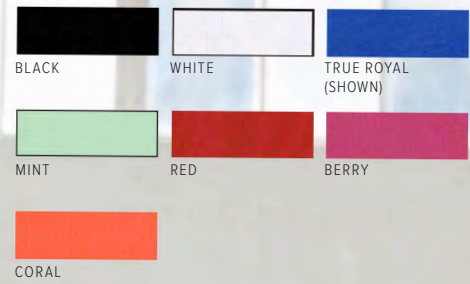

HEATHER COLOR   MARBLE COLORS