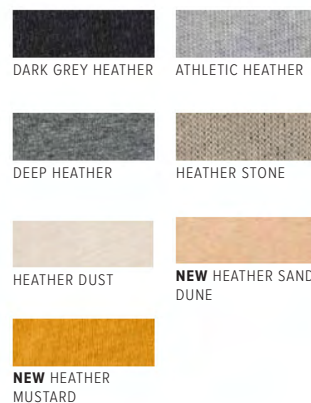

MINT DUSTY BLUE

RED CORAL

MAUVE

HEATHER COLORS

BLACK HEATHER DARK GREY HEATHER

ATHLETIC HEATHER HEATHER NAVY

HEATHER DEEP TEAL HEATHER OLIVE

HEATHER STONE HEATHER DUST (SHOWN)

TRIBLEND COLORS

CHARCOAL BLACK TRIBLEND GREY TRIBLEND

TRUE ROYAL TRIBLEND BLUE TRIBLEND

RED TRIBLEND

VINTAGE SLUB COLORS

CHARCOAL BLACK SLUB WHITE SLUB

ASPHALT SLUB

MINERAL WASH

BRICK

HEATHER COLOR

DEEP HEATHER

STREET FLEECE

3945 UNISEX SPONGE FLEECE DROP SHOULDER SWEATSHIRT | XS-2XL (MODEL WEARS: M)

SOLID COLORS

HEATHER COLORS

DTG COLORS

NAVY TRIBLEND

GREY ACID FLEECE

ACID WASH COLOR

HEATHER COLORS

NEW BLACK HEATHER

ATHLETIC HEATHER

DARK GREY HEATHER

DEEP HEATHER