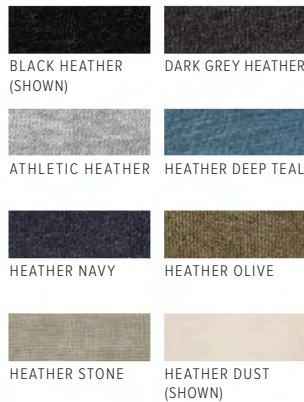

HEATHER COLORS