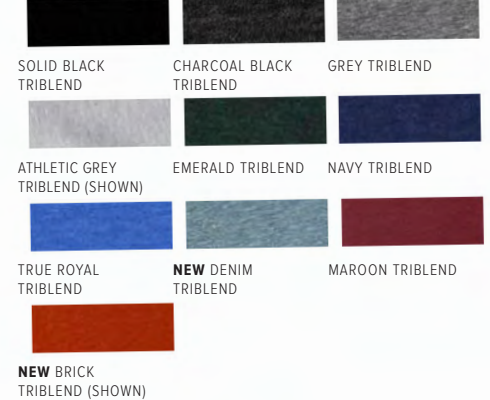

*Vintage Slub, Mineral Wash, and Marble colors offered in sizes XS-2XL.

SOLID COLORS

HEATHER CVC COLORS

VINTAGE SLUB COLORS

MARBLE COLORS

NEON COLORS

MINERAL WASH COLORS

3501 UNISEX JERSEY LONG SLEEVE TEE | XS-NEW 3XL* (MALE MODELS WEAR: M, FEMALE: S) *Black, White, Navy, True Royal, Red, Black Heather, Dark Grey Heather, Heather Navy, Deep Heather, Athletic Heather, Charcoal Black Triblend, Grey Triblend, Maroon Triblend, Navy Triblend and True Royal Triblend available in 3XL.

SOLID COLORS

HEATHER CVC COLORS

TRIBLEND COLORS

VINTAGE SLUB COLORS

3200 UNISEX 3/4 SLEEVE BASEBALL TEE | XS-2XL (MALE MODEL WEARS: M, FEMALE: S)

SOLID COLORS

TRIBLEND COLORS

NEON COLORS

NEON COLORS

NEON BLUE NEON GREEN NEON YELLOW NEON PINK NEON ORANGE

COLORBLOCK COLORS

BLACK/ATHLETIC HEATHER WHITE/BLACK

WHITE/TRUE ROYAL DARK GREY/BLACK

DEEP HEATHER/BLACK DEEP HEATHER/RED

ATHLETIC HEATHER/BLACK ATHLETIC HEATHER/NAVY

NEON COLORS

NEON BLUE (SHOWN) NEON GREEN NEON ORANGE NEON YELLOW NEON PINK

VINTAGE SLUB COLORS

SOLID BLACK SLUB WHITE SLUB

CHARCOAL BLACK SLUB ASPHALT SLUB

OLIVE SLUB NATURAL SLUB (SHOWN)

PEACH SLUB (SHOWN) MAUVE SLUB