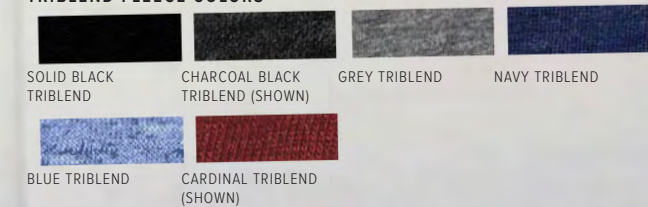

NAVY TRIBLEND

GREY ACID FLEECE

ACID WASH COLOR

HEATHER COLORS

NEW BLACK HEATHER

ATHLETIC HEATHER

DARK GREY HEATHER

DEEP HEATHER

SOLID COLORS

BLACK (SHOWN)

HEATHER COLORS

ATHLETIC HEATHER
(SHOWN)

DARK GREY HEATHER

HEATHER NAVY

STREET FLEECE

3939 UNISEX TRIBLEND FULL-ZIP LIGHTWEIGHT HOODIE | XS-2XL (MALE MODEL WEARS: M, FEMALE: XS)

TRIBLEND COLORS

7501 WOMEN'S SPONGE FLEECE WIDE NECK SWEATSHIRT | S-2XL (MODEL WEARS: S)

SOLID COLORS

TRIBLEND COLORS

MARBLE FLEECE COLORS

COLORBLOCK COLORS

ACID WASH COLOR

3909 UNISEX TRIBLEND SPONGE FLEECE FULL-ZIP HOODIE | XS-2XL (MODEL WEARS: M)

TRIBLEND FLEECE COLORS

3001Y
NEW HEATHER
DEEP TEAL &
NEW ASH

BELLA+CANVAS® Kids

USA
STRONG

**STREET
FLEECE**

New Style

NEW 3901Y YOUTH SPONGE FLEECE RAGLAN SWEATSHIRT | YS-YL (BOY WEARS: YM, GIRL: YS)

SOLID COLORS