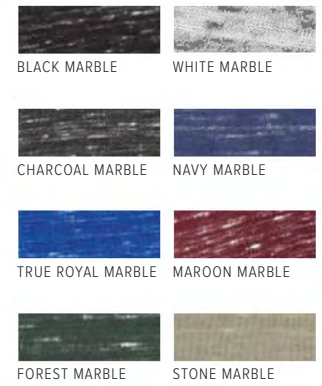

*Vintage Slub, Mineral Wash, and Marble colors offered in sizes XS-2XL.

SOLID COLORS

HEATHER CVC COLORS

VINTAGE SLUB COLORS

MARBLE COLORS

NEON COLORS

MINERAL WASH COLORS

3501 UNISEX JERSEY LONG SLEEVE TEE | XS-NEW 3XL* (MALE MODELS WEAR: M, FEMALE: S) *Black, White, Navy, True Royal, Red, Black Heather, Dark Grey Heather, Heather Navy, Deep Heather, Athletic Heather, Charcoal Black Triblend, Grey Triblend, Maroon Triblend, Navy Triblend and True Royal Triblend available in 3XL.

SOLID COLORS

HEATHER CVC COLORS

TRIBLEND COLORS

VINTAGE SLUB COLORS

3200 UNISEX 3/4 SLEEVE BASEBALL TEE | XS-2XL (MALE MODEL WEARS: M, FEMALE: S)

SOLID COLORS

TRIBLEND COLORS

NEON COLORS

NEON COLORS

NEON BLUE (SHOWN) NEON GREEN NEON ORANGE NEON YELLOW NEON PINK

VINTAGE SLUB COLORS

SOLID BLACK SLUB WHITE SLUB

CHARCOAL BLACK SLUB ASPHALT SLUB

OLIVE SLUB NATURAL SLUB (SHOWN)

PEACH SLUB (SHOWN) MAUVE SLUB

DENIM SLUB NAVY SLUB

SPECKLED COLORS

BLACK SPECKLED DEEP HEATHER SPECKLED

NAVY SPECKLED (SHOWN) RED SPECKLED

ACID WASH COLORS

BLACK ACID WASH GREY ACID WASH (SHOWN)

TRUE ROYAL ACID WASH RED ACID WASH

MARBLE COLORS