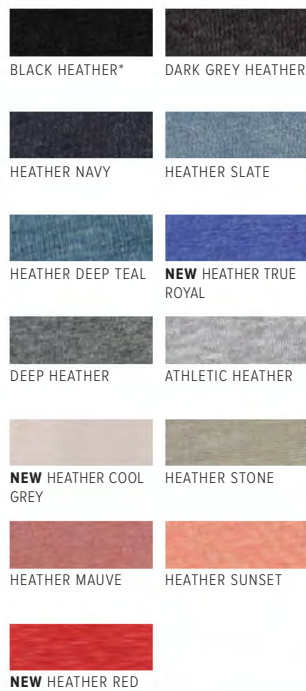

HEATHER CVC COLORS