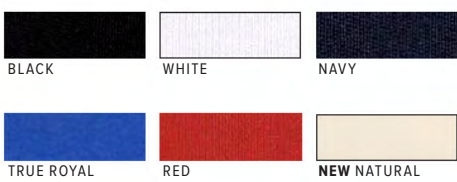

3501Y YOUTH JERSEY LONG SLEEVE TEE | YS-YL (BOY WEARS: YM, GIRL: YS)

SOLID COLORS