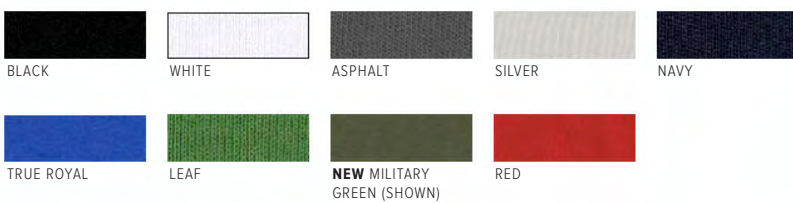

SOLID COLORS