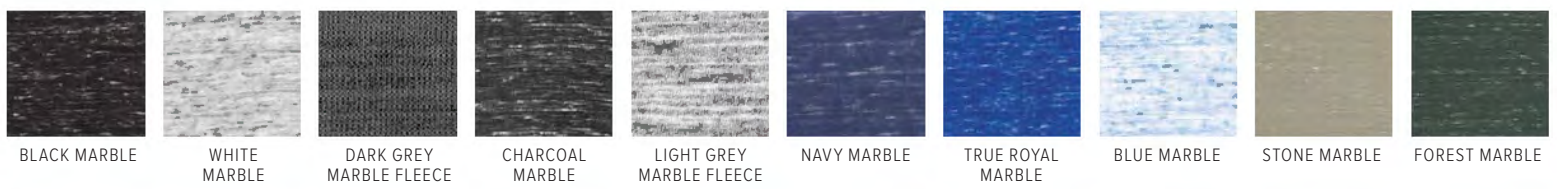

HEATHER CVC COLORS

NEW SAND DUNE	TAN	PEBBLE	BROWN	BLACK HEATHER	SOLID WHITE BLEND	HEATHER PRISM NATURAL	NEW HEATHER COOL GREY	NEW HEATHER CEMENT	DARK GREY HEATHER
DEEP HEATHER	HEATHER STORM	ATHLETIC HEATHER	HEATHER MIDNIGHT NAVY	HEATHER SLATE	HEATHER DEEP TEAL	HEATHER NAVY	HEATHER TRUE ROYAL	HEATHER COLUMBIA BLUE	HEATHER BLUE
HEATHER PRISM BLUE	HEATHER ICE BLUE	HEATHER PRISM ICE BLUE	HEATHER PRISM DUSTY BLUE	HEATHER DUSTY BLUE	HEATHER AQUA	HEATHER SEA GREEN	HEATHER PRISM MINT	HEATHER MINT	HEATHER GREEN
HEATHER KELLY	HEATHER GRASS GREEN	HEATHER FOREST	NEW HEATHER EMERALD	HEATHER MILITARY GREEN	HEATHER OLIVE	HEATHER MUSTARD	HEATHER YELLOW GOLD	HEATHER YELLOW	HEATHER LAPIS
NEW HEATHER PURPLE	HEATHER TEAM PURPLE	HEATHER MAROON	HEATHER CARDINAL	NEW HEATHER CANVAS RED	HEATHER RED	HEATHER RASPBERRY	NEW HEATHER CHARITY PINK	HEATHER PINK	NEW HEATHER BUBBLE GUM

TRIBLEND COLORS

NEW DTG COLORS

MARBLE COLORS

VINTAGE SLUB COLORS

NEON COLORS

MINERAL WASH COLOR

SPECKLED COLORS

ACID WASH COLORS