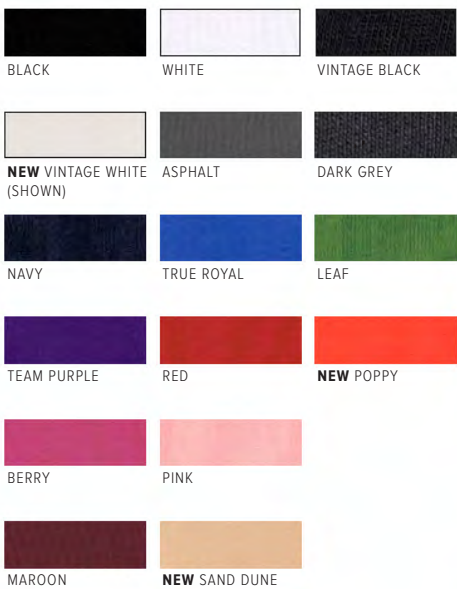

SOLID COLORS