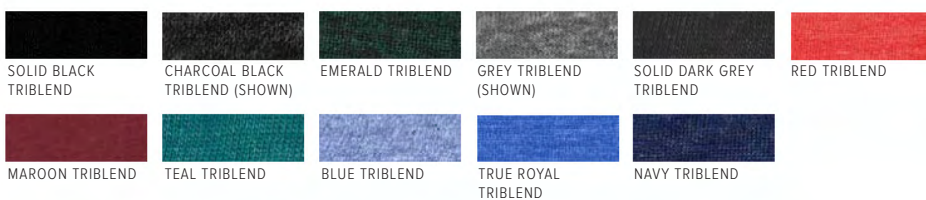

NAVY TRIBLEND

GREY ACID FLEECE

ACID WASH COLOR

HEATHER COLORS

NEW BLACK HEATHER

ATHLETIC HEATHER

DARK GREY HEATHER

DEEP HEATHER

HEATHER NAVY

HEATHER FOREST

NEW HEATHER MUSTARD

NEW HEATHER DUST

MARBLE FLEECE COLORS

DARK GREY MARBLE FLEECE

LIGHT GREY MARBLE FLEECE

COLORBLOCK COLORS

SOLID COLORS

BLACK (SHOWN)

HEATHER COLORS

ATHLETIC HEATHER
(SHOWN)

DARK GREY HEATHER

HEATHER NAVY

STREET FLEECE

3939 UNISEX TRIBLEND FULL-ZIP LIGHTWEIGHT HOODIE | XS-2XL (MALE MODEL WEARS: M, FEMALE: XS)

TRIBLEND COLORS

7501 WOMEN'S SPONGE FLEECE WIDE NECK SWEATSHIRT | S-2XL (MODEL WEARS: S)

SOLID COLORS

TRIBLEND COLORS

MARBLE FLEECE COLORS

COLORBLOCK COLORS

ACID WASH COLOR

3909 UNISEX TRIBLEND SPONGE FLEECE FULL-ZIP HOODIE | XS-2XL (MODEL WEARS: M)