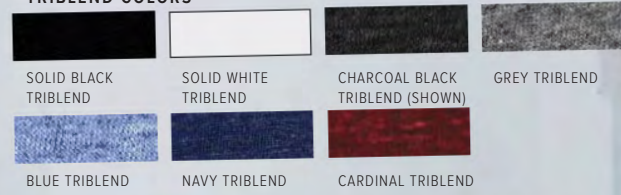

NAVY TRIBLEND

GREY ACID FLEECE

ACID WASH COLOR

HEATHER COLORS

NEW BLACK HEATHER

ATHLETIC HEATHER

DARK GREY HEATHER

DEEP HEATHER

SOLID COLORS

BLACK (SHOWN)

HEATHER COLORS

ATHLETIC HEATHER
(SHOWN)

DARK GREY HEATHER

HEATHER NAVY

STREET FLEECE

3939 UNISEX TRIBLEND FULL-ZIP LIGHTWEIGHT HOODIE | XS-2XL (MALE MODEL WEARS: M, FEMALE: XS)

TRIBLEND COLORS

7501 WOMEN'S SPONGE FLEECE WIDE NECK SWEATSHIRT | S-2XL (MODEL WEARS: S)

SOLID COLORS

TRIBLEND COLORS

MARBLE FLEECE COLORS

COLORBLOCK COLORS

ACID WASH COLOR

3909 UNISEX TRIBLEND SPONGE FLEECE FULL-ZIP HOODIE | XS-2XL (MODEL WEARS: M)

TRIBLEND FLEECE COLORS

3001Y
NEW HEATHER
DEEP TEAL &
NEW ASH

BELLA+CANVAS® Kids

USA
STRONG

**STREET
FLEECE**

New Style

NEW 3901Y YOUTH SPONGE FLEECE RAGLAN SWEATSHIRT | YS-YL (BOY WEARS: YM, GIRL: YS)

SOLID COLORS