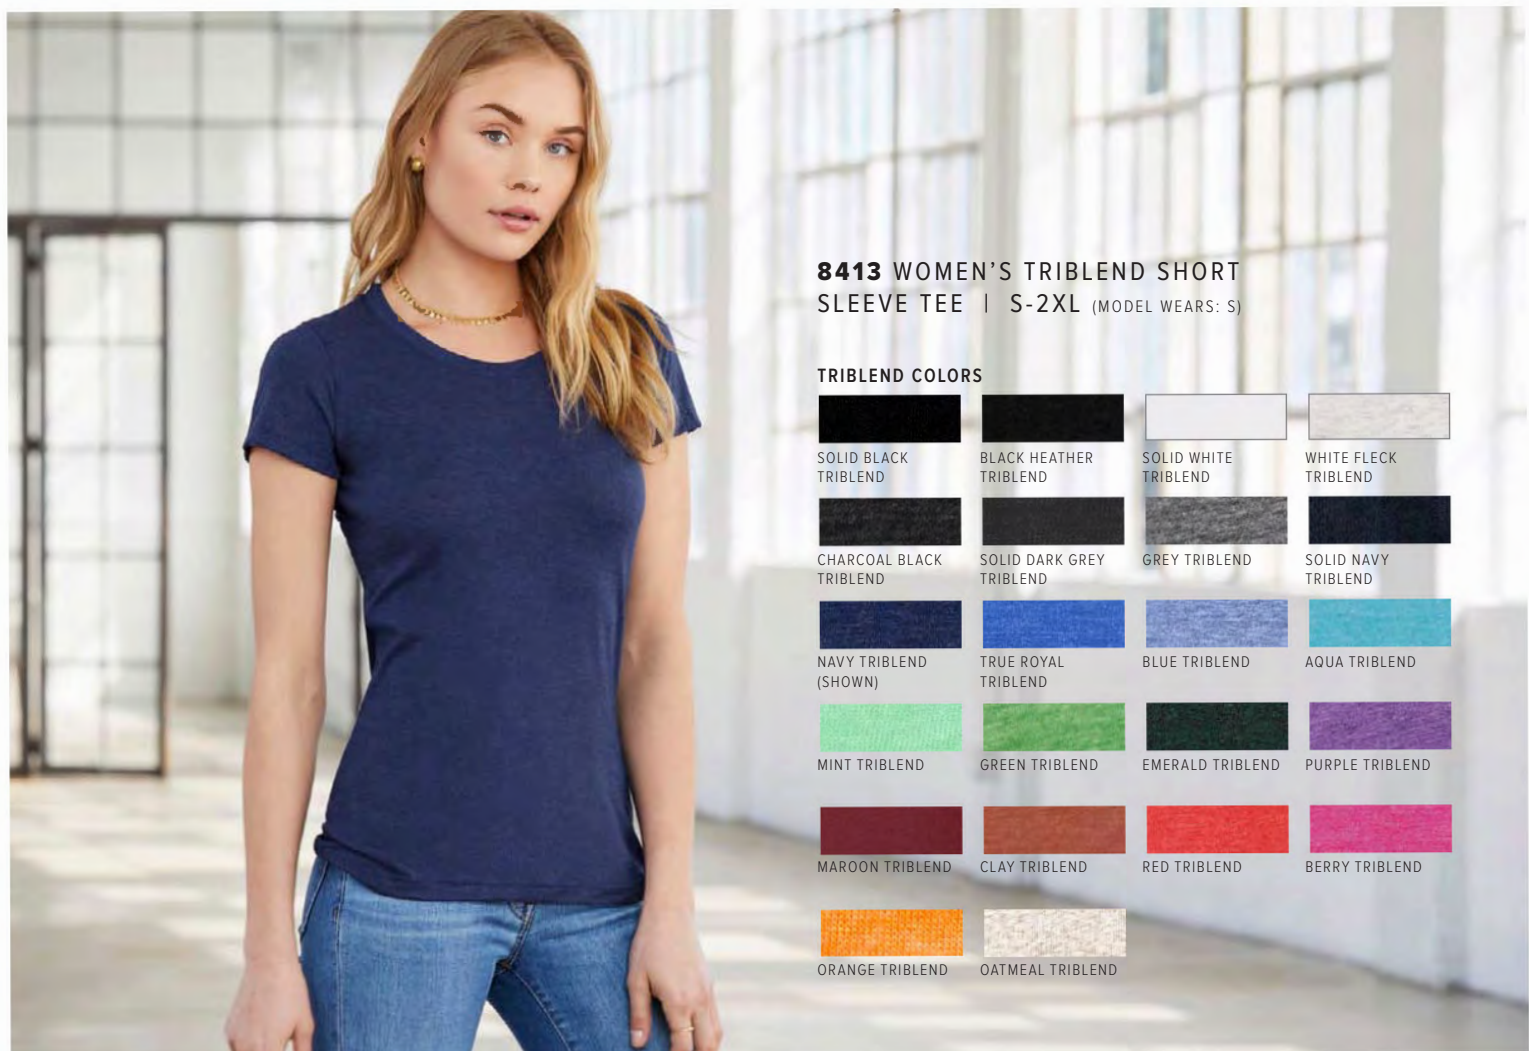

8413 WOMEN'S TRIBLEND SHORT SLEEVE TEE | S-2XL (MODEL WEARS: S)

TRIBLEND COLORS

SOLID BLACK TRIBLEND	BLACK HEATHER TRIBLEND	SOLID WHITE TRIBLEND	WHITE FLECK TRIBLEND
CHARCOAL BLACK TRIBLEND	SOLID DARK GREY TRIBLEND	GREY TRIBLEND	SOLID NAVY TRIBLEND
NAVY TRIBLEND (SHOWN)	TRUE ROYAL TRIBLEND	BLUE TRIBLEND	AQUA TRIBLEND
MINT TRIBLEND	GREEN TRIBLEND	EMERALD TRIBLEND	PURPLE TRIBLEND
MAROON TRIBLEND	CLAY TRIBLEND	RED TRIBLEND	BERRY TRIBLEND
ORANGE TRIBLEND	OATMEAL TRIBLEND