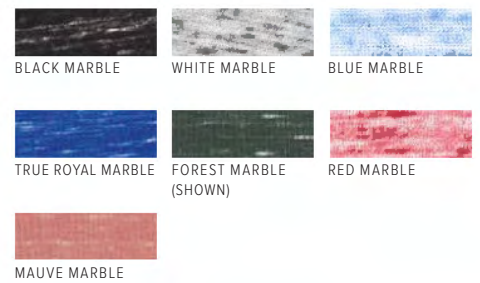

AIRLUME JERSEY | NO SWEATSHOPS | WRAP CERTIFIED | RETAIL QUALITY

8800 WOMEN'S FLOWY RACERBACK TANK | XS-2XL (MODELS WEAR: S)

SOLID COLORS

HEATHER COLORS

STRIPED COLORS

NEON COLORS

MARBLE COLORS

VINTAGE SLUB COLORS