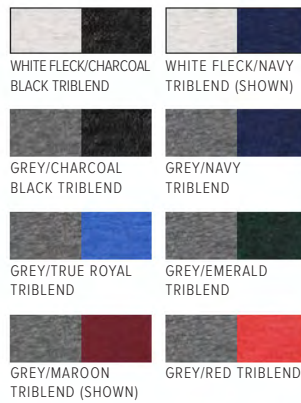

*Vintage Slub, Mineral Wash, and Marble colors offered in sizes XS-2XL.

SOLID COLORS

HEATHER CVC COLORS

VINTAGE SLUB COLORS

MARBLE COLORS

NEON COLORS

MINERAL WASH COLORS

3501 UNISEX JERSEY LONG SLEEVE TEE | XS-NEW 3XL* (MALE MODELS WEAR: M, FEMALE: S) *Black, White, Navy, True Royal, Red, Black Heather, Dark Grey Heather, Heather Navy, Deep Heather, Athletic Heather, Charcoal Black Triblend, Grey Triblend, Maroon Triblend, Navy Triblend and True Royal Triblend available in 3XL.

SOLID COLORS

HEATHER CVC COLORS

TRIBLEND COLORS

VINTAGE SLUB COLORS

3200 UNISEX 3/4 SLEEVE BASEBALL TEE | XS-2XL (MALE MODEL WEARS: M, FEMALE: S)

SOLID COLORS

TRIBLEND COLORS

NEON COLORS

NEON COLORS

NEON BLUE NEON GREEN NEON YELLOW NEON PINK NEON ORANGE

COLORBLOCK COLORS

BLACK/ATHLETIC HEATHER WHITE/BLACK

WHITE/TRUE ROYAL DARK GREY/BLACK

DEEP HEATHER/BLACK DEEP HEATHER/RED

ATHLETIC HEATHER/BLACK ATHLETIC HEATHER/NAVY

NEON COLORS

NEON BLUE (SHOWN) NEON GREEN NEON ORANGE NEON YELLOW NEON PINK

VINTAGE SLUB COLORS

SOLID BLACK SLUB WHITE SLUB

CHARCOAL BLACK SLUB ASPHALT SLUB

OLIVE SLUB NATURAL SLUB (SHOWN)

PEACH SLUB (SHOWN) MAUVE SLUB