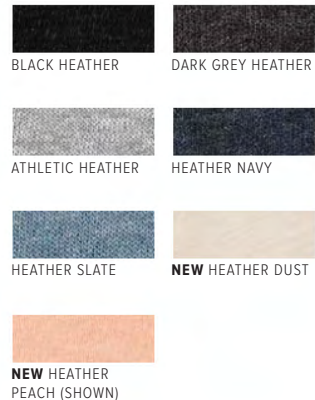

HEATHER CVC COLORS