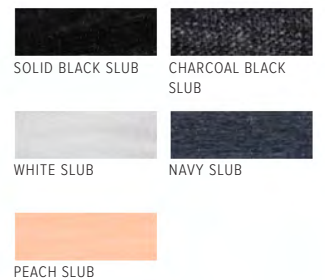

OSBLOOD BLACK

NEW VINTAGE WHITE (SHOWN)

NATURAL

SOFT CREAM

NEW SAND DUNE

TAN

PEBBLE

BROWN

HEATHER CVC COLORS

SOLID BLACK BLEND	BLACK HEATHER	SOLID WHITE BLEND
DARK GREY HEATHER	DEEP HEATHER	ATHLETIC HEATHER (SHOWN)
HEATHER SLATE	HEATHER NAVY	HEATHER TRUE ROYAL
HEATHER COLUMBIA BLUE	HEATHER BLUE	HEATHER AQUA
HEATHER GREEN	HEATHER GRASS GREEN	HEATHER DEEP TEAL
HEATHER RASPBERRY	HEATHER RED	HEATHER PINK
HEATHER CARDINAL	HEATHER MAROON	HEATHER PURPLE
HEATHER BROWN		

SOLID COLORS

TRIBLEND COLORS

HEATHER CVC COLORS

HEATHER PRISM COLORS

VINTAGE SLUB COLORS

MINERAL WASH COLORS

6405 WOMEN'S RELAXED JERSEY SHORT SLEEVE V-NECK TEE | S-2XL (MODEL WEARS: S)

SOLID COLORS

NEON COLORS

NEON BLUE (SHOWN) NEON GREEN NEON ORANGE NEON YELLOW NEON PINK

VINTAGE SLUB COLORS

SOLID BLACK SLUB WHITE SLUB

CHARCOAL BLACK SLUB ASPHALT SLUB

OLIVE SLUB NATURAL SLUB (SHOWN)

PEACH SLUB (SHOWN) MAUVE SLUB