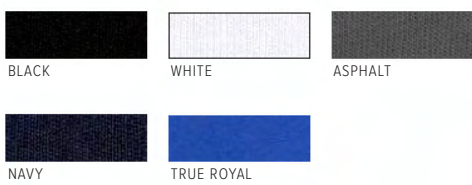

3021 MEN'S JERSEY SHORT SLEEVE POCKET TEE | S-2XL (MODEL WEARS: M)

SOLID COLORS