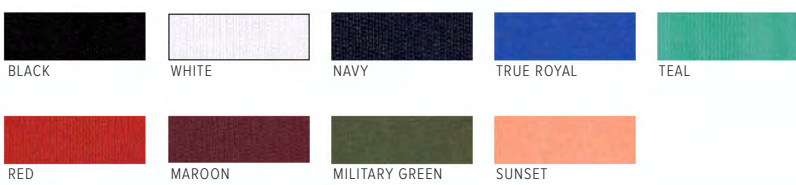

6008 WOMEN'S JERSEY RACERBACK TANK | S-2XL (MODEL WEARS: S)

SOLID COLORS