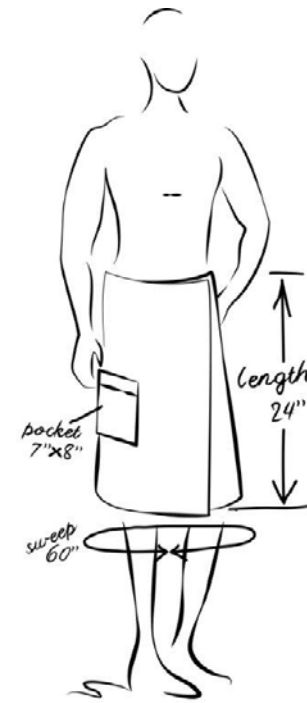

Overall Length 52"
 Sleeve Length 22"
 Cuff Opening 15"
 Pocket 7 x 8"
 Sweep 60"

Kimono Collar Bathrobe

Overall Length 48"
 Sleeve Length 17"
 Cuff Opening 21"
 Pocket 7 x 8"
 Sweep 60"

Hooded Bathrobe

Hood Length 14"
 Overall Length 48"
 Sleeve Length 22"
 Cuff Opening 21"
 Pocket 7 x 8"
 Sweep 65"