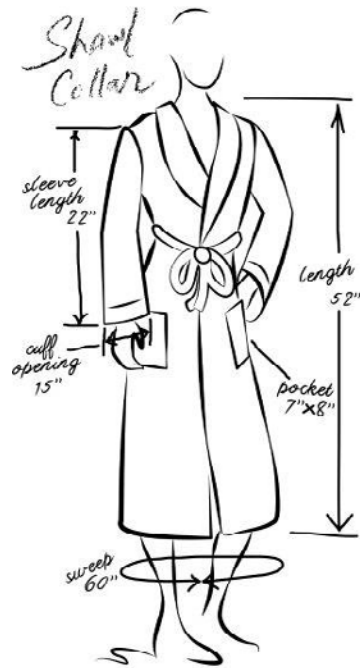

8150cMEN

- Men's Closed Toe
PVC Sole
- 8150cWO
Women's Closed Toe
PVC Sole

8100cMEN-VELCRO

- Men's Open Toe
Cushioned Sole
- 8100cWO-VELCRO
Women's Open Toe
Cushioned Sole

Specifications

Shawl Collar Bathrobe