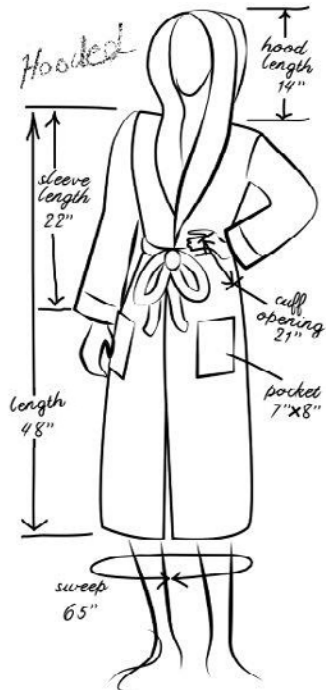

Overall Length 52"
 Sleeve Length 22"
 Cuff Opening 15"
 Pocket 7 x 8"
 Sweep 60"

Kimono Collar Bathrobe

Overall Length 48"
 Sleeve Length 17"
 Cuff Opening 21"
 Pocket 7 x 8"
 Sweep 60"

Hooded Bathrobe

Hood Length 14"
 Overall Length 48"
 Sleeve Length 22"
 Cuff Opening 21"
 Pocket 7 x 8"
 Sweep 65"