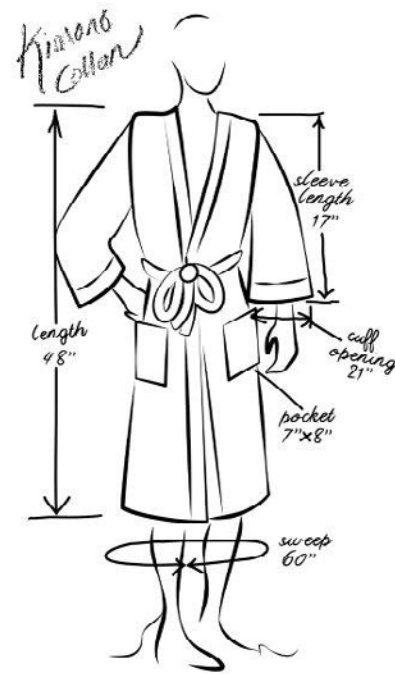

8150cMEN

- Men's Closed Toe
PVC Sole
- 8150cWO
Women's Closed Toe
PVC Sole

8100cMEN-VELCRO

- Men's Open Toe
Cushioned Sole
- 8100cWO-VELCRO
Women's Open Toe
Cushioned Sole

Specifications

Shawl Collar Bathrobe

Overall Length 52"
 Sleeve Length 22"
 Cuff Opening 15"
 Pocket 7 x 8"
 Sweep 60"

Kimono Collar Bathrobe

Overall Length 48"
 Sleeve Length 17"
 Cuff Opening 21"
 Pocket 7 x 8"
 Sweep 60"

Hooded Bathrobe

Hood Length 14"
 Overall Length 48"
 Sleeve Length 22"
 Cuff Opening 21"
 Pocket 7 x 8"
 Sweep 65"