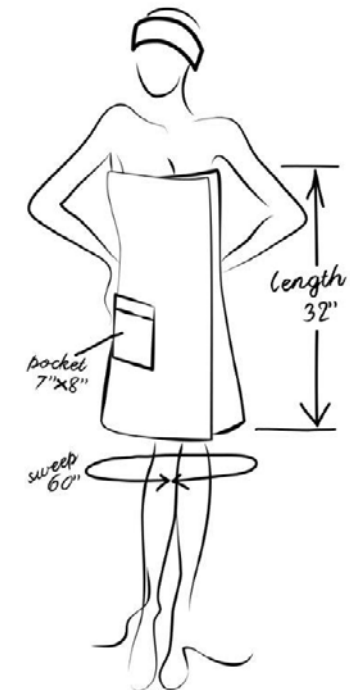

Overall Length 52"
 Sleeve Length 22"
 Cuff Opening 15"
 Pocket 7 x 8"
 Sweep 60"

Kimono Collar Bathrobe

Overall Length 48"
 Sleeve Length 17"
 Cuff Opening 21"
 Pocket 7 x 8"
 Sweep 60"

Hooded Bathrobe

Hood Length 14"
 Overall Length 48"
 Sleeve Length 22"
 Cuff Opening 21"
 Pocket 7 x 8"
 Sweep 65"

Men's Spa Wrap

Overall Length 24"
 Pocket 7 x 8"
 Sweep 60"

Women's Spa Wrap

Overall Length 32"
 Pocket 7 x 8"
 Sweep 60"

Customization

Embroidered Bathrobes,
Monogrammed Slippers,
Custom Print Towels
and Fabrics.