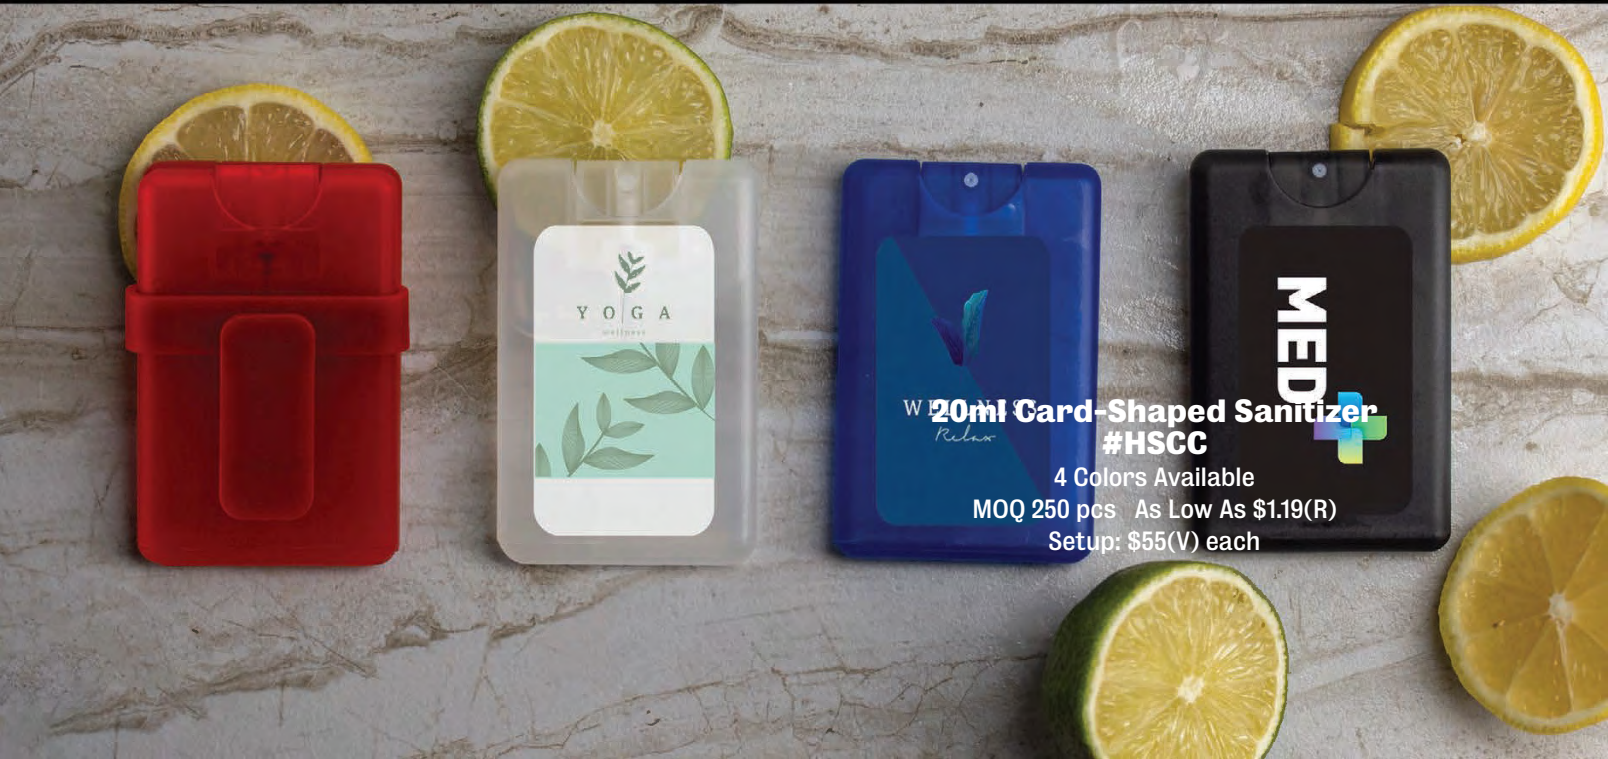

**10ml Sprayer (Alcohol Free)  
#PSSNA**

9 Cap Colors Available  
MOQ 250 pcs As Low As \$0.74(R)  
Setup: \$55(V) each

**USA Made Hand Sanitizer  
Aloe – Vitamin E – Citrus Scent  
Antibacterial - 62% Alcohol  
Includes Digital Label**