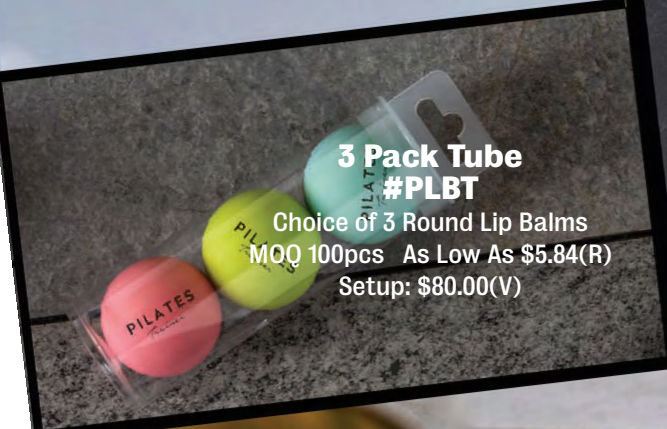

**#GB - 3pack**

Choice of 3 Round or Square Lip Balms

MOQ 50pcs AS Low As \$6.81(R)

Setup: \$80.00(V)

**3 Pack Tube**

**#PLBT**

Choice of 3 Round Lip Balms

MOQ 100pcs As Low As \$5.84(R)