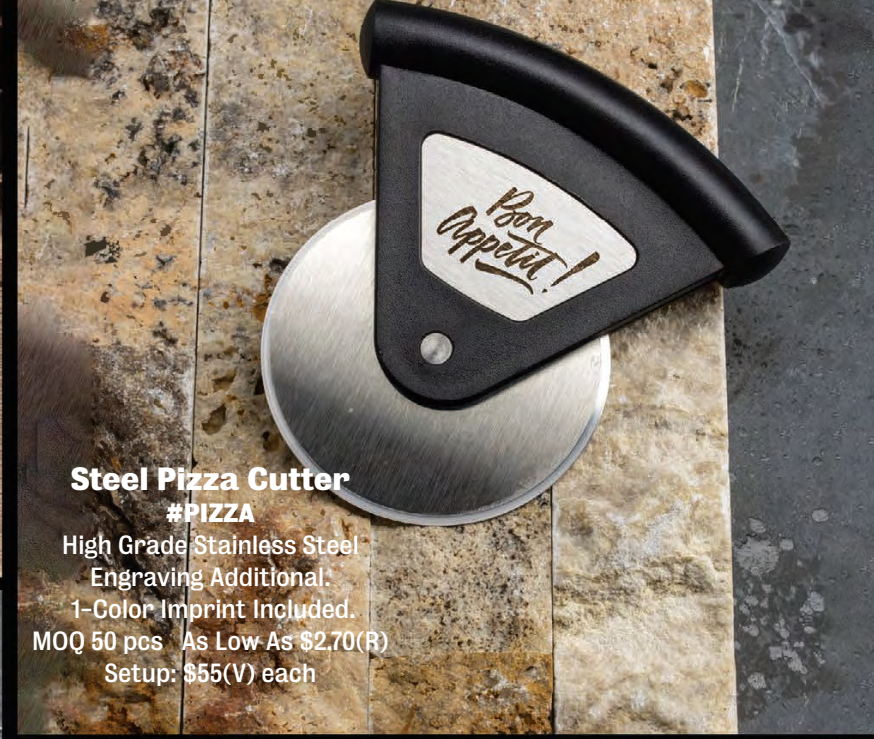

Steel Pizza Cutter
#PIZZA

High Grade Stainless Steel
Engraving Additional:
1-Color Imprint Included.
MOQ 50 pcs As Low As $2.70(R)
Setup: $55(V) each