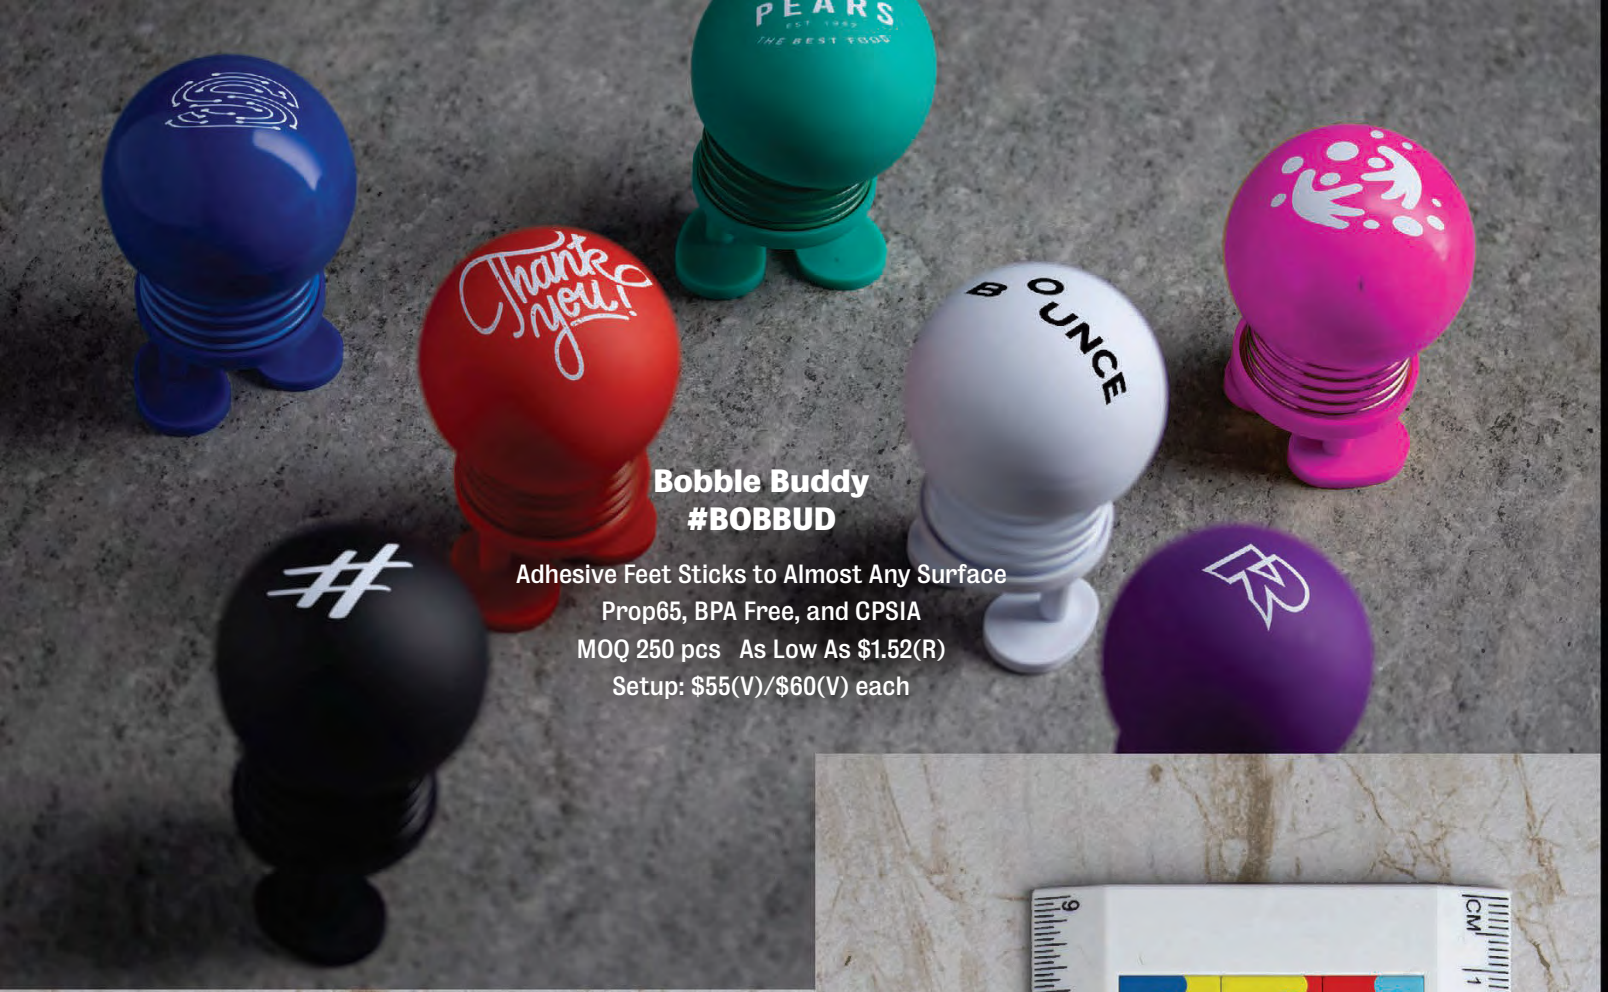

**Bobble Buddy
#BOBBUD**

Adhesive Feet Sticks to Almost Any Surface
Prop65, BPA Free, and CPSIA
MOQ 250 pcs As Low As $1.52(R)
Setup: $55(V)/$60(V) each

**16pc Tile Puzzle
#831**

Arrange the Pieces to Complete Puzzle!
Prop65, BPA Free and CPSIA Compliant
Direct or Digital Imprint
MOQ 250 pcs As Low As $1.23(R)
Setup: $55(V)/$60(V) each

**6" Ruler
w/Tile Puzzle
#830**

Arrange the Pieces to Complete Puzzle
Prop65, BPA Free and
CPSIA Compliant
Direct or Digital Imprint
MOQ 100 pcs
As Low As $1.51(R)
Setup: $55(V)/$60(V) each